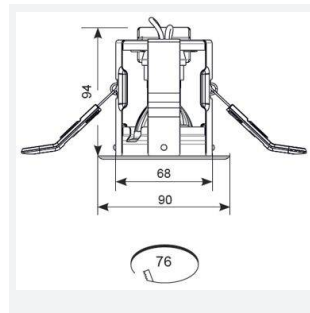

iCage Mini IP65 GU10 Fire Rated

iCage Mini GU10 Die-Cast Fire Rated Downlight
Code: AMICD/MW

Category	Downlights
Application	Ancillary, Residential, Retail
Specification	Architectural

PRODUCT FEATURES

- Compact Fire Rated downlight for shallow ceiling voids suitable for residential and hospitality applications (product supplied less lamp)
- Protective polycarbonate spring clip covers for ceiling protection and ease of installation
- Extra large terminals for fast loop-in, loop-out wiring
- Ultra-slim bezel profile
- Suitable for standard GU10 LED or halogen lamps retrofit
- Dedicated forward heat lamps NOT required
- Twistlock lamp retaining ring for ease of lamp replacement
- Option to add Bluetooth and WiFi enabled smart WiZ GU10 lamp

GENERAL INFORMATION	
Wattage	50W
Input	220-240V
Operating Temp	0°C - 25°C
Cut-Out Size	76mm
Product Weight without Packaging	0.255 kg

TECHNICAL INFORMATION	
Light Source	GU10
Colour / Finish	Matt White
Fire Rated	Yes
IP Rating	IP20
Class Protection	1
Internal / External	Internal
Surface / Recessed / Suspended	Recessed
Warranty (Years)	Life
CE Mark	Yes
Diameter	90 mm
Height	94 mm