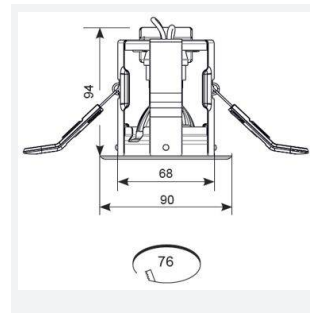

iCage Mini IP65 GU10 Fire Rated

iCage Mini GU10 Die-Cast Fire Rated Downlight
Code: AMICD/MW

Category	Downlights
Application	Ancillary, Residential, Retail
Specification	Architectural

PRODUCT FEATURES

- Compact Fire Rated downlight for shallow ceiling voids suitable for residential and hospitality applications (product supplied less lamp)
- Protective polycarbonate spring clip covers for ceiling protection and ease of installation
- Extra large terminals for fast loop-in, loop-out wiring
- Ultra-slim bezel profile
- Suitable for standard GU10 LED or halogen lamps retrofit
- Dedicated forward heat lamps NOT required
- Twistlock lamp retaining ring for ease of lamp replacement
- Option to add Bluetooth and WiFi enabled smart WiZ GU10 lamp

GENERAL INFORMATION	
Wattage	50W
Input	220/240V
Operating Temp	0°C - 25°C
Cut-Out Size	76mm
Product Weight without Packaging	0.255 kg

TECHNICAL INFORMATION	
Light Source	GU10
Colour / Finish	Matt White
Fire Rated	Yes
IP Rating	IP20
Class Protection	1
Internal / External	Internal
Surface / Recessed / Suspended	Recessed
Warranty (Years)	Life
CE Mark	Yes
Diameter	90 mm
Height	94 mm