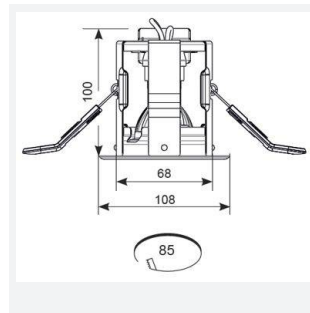

# iCage Mini IP65 GU10 Fire Rated

iCage Mini IP65 GU10 Die-Cast Fire Rated  
Code: AMICD/IP65/W

Category	Downlights
Application	Ancillary, Residential, Retail
Specification	Architectural

GENERAL INFORMATION	
Wattage	50W
Input	220/240V
Operating Temp	0°C - 25°C
Cut-Out Size	85mm
Product Weight without Packaging	0.328 kg

TECHNICAL INFORMATION	
Light Source	GU10
Colour / Finish	White
Fire Rated	Yes
IP Rating	IP65
Class Protection	1
Internal / External	Internal
Surface / Recessed / Suspended	Recessed
Warranty (Years)	Life
CE Mark	Yes
Diameter	108 mm
Height	100 mm