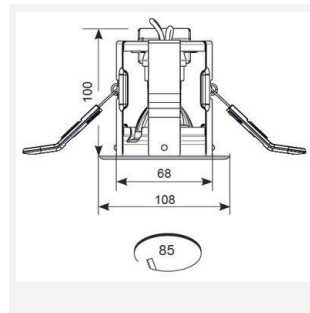

PRODUCT FEATURES

- Compact Fire Rated IP65 downlight for shallow ceiling voids suitable for residential and hospitality applications (product supplied less lamp)
- Protective polycarbonate spring clip covers for ceiling protection and ease of installation
- Extra large terminals for fast loop-in, loop-out wiring
- Ultra-slim bezel profile
- Suitable for standard GU10 LED or halogen lamps retrofit
- Dedicated forward heat lamps NOT required
- Twistlock lamp retaining ring for ease of lamp replacement
- Option to add Bluetooth and WiFi enabled smart WiZ GU10 lamp

GENERAL INFORMATION

Wattage	50W
Input	220/240V
Operating Temp	0°C - 25°C
Cut-Out Size	85mm
Product Weight without Packaging	0.328 kg

TECHNICAL INFORMATION

Light Source	GU10
Colour / Finish	Satin Chrome
Fire Rated	Yes
IP Rating	IP65
Class Protection	1
Internal / External	Internal
Surface / Recessed / Suspended	Recessed
Warranty (Years)	Life
CE Mark	Yes
Diameter	108 mm
Height	100 mm