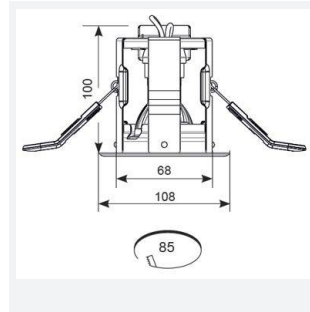

# iCage Mini IP65 GU10 Fire Rated

iCage Mini IP65 GU10 Die-Cast Fire Rated  
Code: AMICD/IP65/SC

Category	Downlights
Application	Ancillary, Residential, Retail
Specification	Architectural

GENERAL INFORMATION	
Wattage	50W
Input	220-240V
Operating Temp	0°C - 25°C
Cut-Out Size	85mm
Product Weight without Packaging	0.328 kg

TECHNICAL INFORMATION	
Light Source	GU10
Colour / Finish	Satin Chrome
Fire Rated	Yes
IP Rating	IP65
Class Protection	1
Internal / External	Internal
Surface / Recessed / Suspended	Recessed
Warranty (Years)	Life
CE Mark	Yes
Diameter	108 mm
Height	100 mm