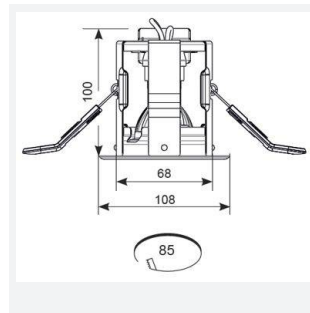

# iCage Mini IP65 GU10 Fire Rated

iCage Mini IP65 GU10 Die-Cast Fire Rated  
Code: AMICD/IP65/CH

Category	Downlights
Application	Ancillary, Residential, Retail
Specification	Architectural

GENERAL INFORMATION	
Wattage	50W
Input	220-240V
Operating Temp	0°C - 25°C
Cut-Out Size	85mm
Product Weight without Packaging	0.328 kg

TECHNICAL INFORMATION	
Light Source	GU10
Colour / Finish	Chrome
Fire Rated	Yes
IP Rating	IP65
Class Protection	1
Internal / External	Internal
Surface / Recessed / Suspended	Recessed
Warranty (Years)	Life
CE Mark	Yes
Diameter	108 mm
Height	100 mm