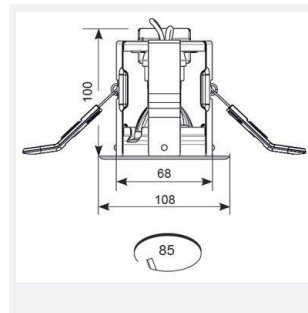

# iCage Mini IP65 GU10 Fire Rated

iCage Mini IP65 GU10 Die-Cast Fire Rated  
Code: AMICD/IP65/BR

Category	Downlights
Application	Ancillary, Residential, Retail
Specification	Architectural

GENERAL INFORMATION	
Wattage	50W
Input	220-240V
Operating Temp	0°C - 25°C
Cut-Out Size	85mm
Product Weight without Packaging	0.328 kg

TECHNICAL INFORMATION	
Light Source	GU10
Colour / Finish	Brass
Fire Rated	Yes
IP Rating	IP65
Class Protection	1
Internal / External	Internal
Surface / Recessed / Suspended	Recessed
Warranty (Years)	Life
CE Mark	Yes
Diameter	108 mm
Height	100 mm