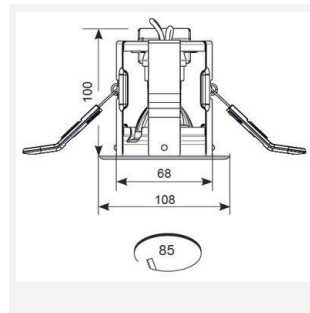

# iCage Mini IP65 GU10 Fire Rated

iCage Mini IP65 GU10 Die-Cast Fire Rated  
Code: AMICD/IP65/BR

Category	Downlights
Application	Ancillary, Residential, Retail
Specification	Architectural

GENERAL INFORMATION	
Wattage	50W
Input	220-240V
Operating Temp	0°C - 25°C
Cut-Out Size	85mm
Product Weight without Packaging	0.328 kg

TECHNICAL INFORMATION	
Light Source	GU10
Colour / Finish	Brass
Fire Rated	Yes
IP Rating	IP65
Class Protection	1
Internal / External	Internal
Surface / Recessed / Suspended	Recessed
Warranty (Years)	Life
CE Mark	Yes
Diameter	108 mm
Height	100 mm