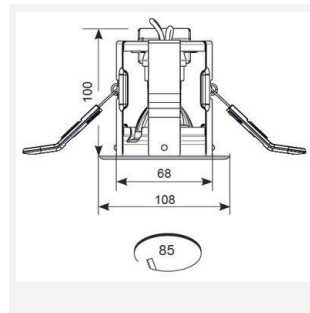

PRODUCT FEATURES

- Compact Fire Rated IP65 downlight for shallow ceiling voids suitable for residential and hospitality applications (product supplied less lamp)
- Protective polycarbonate spring clip covers for ceiling protection and ease of installation
- Extra large terminals for fast loop-in, loop-out wiring
- Ultra-slim bezel profile
- Suitable for standard GU10 LED or halogen lamps retrofit
- Dedicated forward heat lamps NOT required
- Twistlock lamp retaining ring for ease of lamp replacement
- Option to add Bluetooth and WiFi enabled smart WiZ GU10 lamp

GENERAL INFORMATION

Wattage	50W
Input	220-240V
Operating Temp	0°C - 25°C
Cut-Out Size	85mm
Product Weight without Packaging	0.328 kg

TECHNICAL INFORMATION

Light Source	GU10
Colour / Finish	Black Chrome
Fire Rated	Yes
IP Rating	IP65
Class Protection	1
Internal / External	Internal
Surface / Recessed / Suspended	Recessed
Warranty (Years)	Life
CE Mark	Yes
Diameter	108 mm
Height	100 mm