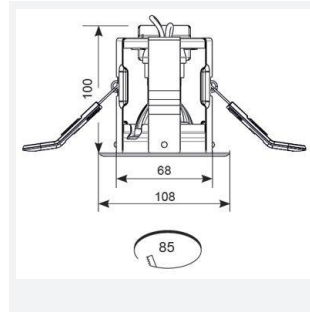

iCage Mini IP65 GU10 Fire Rated

iCage Mini IP65 GU10 Die-Cast Fire Rated
Code: AMICD/IP65/BLC

Category	Downlights
Application	Ancillary, Residential, Retail
Specification	Architectural

PRODUCT FEATURES

- Compact Fire Rated IP65 downlight for shallow ceiling voids suitable for residential and hospitality applications (product supplied less lamp)
- Protective polycarbonate spring clip covers for ceiling protection and ease of installation
- Extra large terminals for fast loop-in, loop-out wiring
- Ultra-slim bezel profile
- Suitable for standard GU10 LED or halogen lamps retrofit
- Dedicated forward heat lamps NOT required
- Twistlock lamp retaining ring for ease of lamp replacement
- Option to add Bluetooth and WiFi enabled smart WiZ GU10 lamp

GENERAL INFORMATION	
Wattage	50W
Input	220/240V
Operating Temp	0°C - 25°C
Cut-Out Size	85mm
Product Weight without Packaging	0.328 kg

TECHNICAL INFORMATION	
Light Source	GU10
Colour / Finish	Black Chrome
Fire Rated	Yes
IP Rating	IP65
Class Protection	1
Internal / External	Internal
Surface / Recessed / Suspended	Recessed
Warranty (Years)	Life
CE Mark	Yes
Diameter	108 mm
Height	100 mm