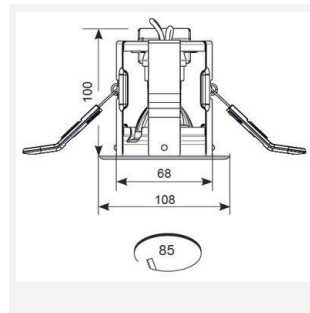

# iCage Mini IP65 GU10 Fire Rated

iCage Mini IP65 GU10 Die-Cast Fire Rated  
Code: AMICD/IP65/AB

Category	Downlights
Application	Ancillary, Residential, Retail
Specification	Architectural

GENERAL INFORMATION	
Wattage	50W
Input	220/240V
Operating Temp	0°C - 25°C
Cut-Out Size	85mm
Product Weight without Packaging	0.328 kg

TECHNICAL INFORMATION	
Light Source	GU10
Colour / Finish	Antique Brass
Fire Rated	Yes
IP Rating	IP65
Class Protection	1
Internal / External	Internal
Surface / Recessed / Suspended	Recessed
Warranty (Years)	Life
CE Mark	Yes
Diameter	108 mm
Height	100 mm