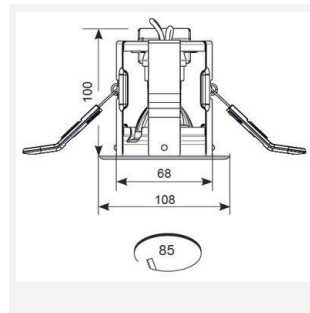

# iCage Mini IP65 GU10 Fire Rated

iCage Mini IP65 GU10 Die-Cast Fire Rated  
Code: AMICD/IP65/AB

Category	Downlights
Application	Ancillary, Residential, Retail
Specification	Architectural

GENERAL INFORMATION	
Wattage	50W
Input	220-240V
Operating Temp	0°C - 25°C
Cut-Out Size	85mm
Product Weight without Packaging	0.328 kg

TECHNICAL INFORMATION	
Light Source	GU10
Colour / Finish	Antique Brass
Fire Rated	Yes
IP Rating	IP65
Class Protection	1
Internal / External	Internal
Surface / Recessed / Suspended	Recessed
Warranty (Years)	Life
CE Mark	Yes
Diameter	108 mm
Height	100 mm