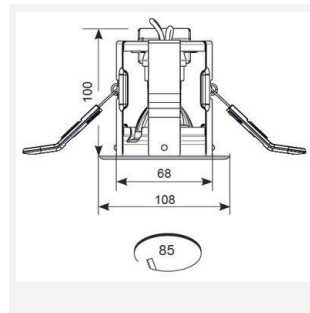

iCage Mini IP65 GU10 Fire Rated

iCage Mini IP65 GU10 Die-Cast Fire Rated
Code: AMICD/IP65/AB

Category	Downlights
Application	Ancillary, Residential, Retail
Specification	Architectural

PRODUCT FEATURES

- Compact Fire Rated IP65 downlight for shallow ceiling voids suitable for residential and hospitality applications (product supplied less lamp)
- Protective polycarbonate spring clip covers for ceiling protection and ease of installation
- Extra large terminals for fast loop-in, loop-out wiring
- Ultra-slim bezel profile
- Suitable for standard GU10 LED or halogen lamps retrofit
- Dedicated forward heat lamps NOT required
- Twistlock lamp retaining ring for ease of lamp replacement
- Option to add Bluetooth and WiFi enabled smart WiZ GU10 lamp

GENERAL INFORMATION	
Wattage	50W
Input	220-240V
Operating Temp	0°C - 25°C
Cut-Out Size	85mm
Product Weight without Packaging	0.328 kg

TECHNICAL INFORMATION	
Light Source	GU10
Colour / Finish	Antique Brass
Fire Rated	Yes
IP Rating	IP65
Class Protection	1
Internal / External	Internal
Surface / Recessed / Suspended	Recessed
Warranty (Years)	Life
CE Mark	Yes
Diameter	108 mm
Height	100 mm