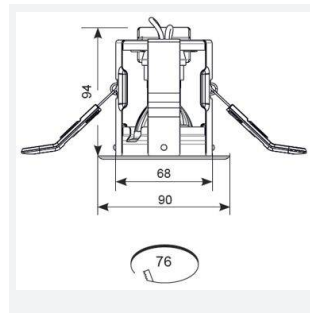

iCage Mini GU10 Fire Rated

Category	Downlights
Application	Ancillary, Residential, Retail
Specification	Architectural

iCage Mini GU10 Die-Cast Fire Rated Downlight
Code: AMICD/CH

PRODUCT FEATURES

- Compact Fire Rated downlight for shallow ceiling voids suitable for residential and hospitality applications (product supplied less lamp)
- Protective polycarbonate spring clip covers for ceiling protection and ease of installation
- Extra large terminals for fast loop-in, loop-out wiring
- Ultra-slim bezel profile
- Suitable for standard GU10 LED or halogen lamps retrofit
- Dedicated forward heat lamps NOT required
- Twistlock lamp retaining ring for ease of lamp replacement
- Option to add Bluetooth and WiFi enabled smart WiZ GU10 lamp

GENERAL INFORMATION	
Wattage	50W
Input	220/240V
Operating Temp	0°C - 25°C
Cut-Out Size	76mm
Product Weight without Packaging	0.248 kg

TECHNICAL INFORMATION	
Light Source	GU10
Colour / Finish	Chrome
Fire Rated	Yes
IP Rating	IP20
Class Protection	1
Internal / External	Internal
Surface / Recessed / Suspended	Recessed
Warranty (Years)	Life
CE Mark	Yes
Diameter	90 mm
Height	94 mm