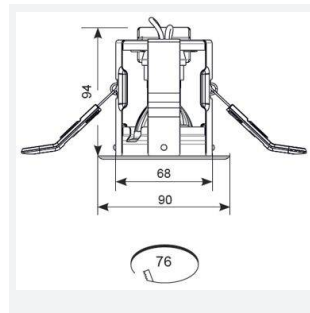

iCage Mini GU10 Fire Rated

Category	Downlights
Application	Ancillary, Residential, Retail
Specification	Architectural

iCage Mini GU10 Die-Cast Fire Rated Downlight
Code: AMICD/CH

PRODUCT FEATURES

- Compact Fire Rated downlight for shallow ceiling voids suitable for residential and hospitality applications (product supplied less lamp)
- Protective polycarbonate spring clip covers for ceiling protection and ease of installation
- Extra large terminals for fast loop-in, loop-out wiring
- Ultra-slim bezel profile
- Suitable for standard GU10 LED or halogen lamps retrofit
- Dedicated forward heat lamps NOT required
- Twistlock lamp retaining ring for ease of lamp replacement
- Option to add Bluetooth and WiFi enabled smart WiZ GU10 lamp

GENERAL INFORMATION	
Wattage	50W
Input	220-240V
Operating Temp	0°C - 25°C
Cut-Out Size	76mm
Product Weight without Packaging	0.248 kg

TECHNICAL INFORMATION	
Light Source	GU10
Colour / Finish	Chrome
Fire Rated	Yes
IP Rating	IP20
Class Protection	1
Internal / External	Internal
Surface / Recessed / Suspended	Recessed
Warranty (Years)	Life
CE Mark	Yes
Diameter	90 mm
Height	94 mm