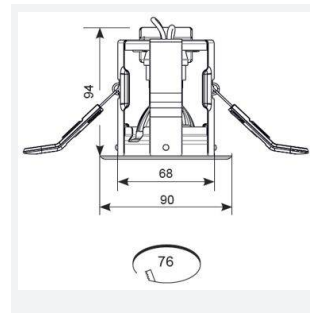

iCage Mini GU10 Fire Rated

Category	Downlights
Application	Ancillary, Residential, Retail
Specification	Architectural

iCage Mini GU10 Die-Cast Fire Rated Downlight
Code: AMICD/CH

PRODUCT FEATURES

- Compact Fire Rated downlight for shallow ceiling voids suitable for residential and hospitality applications (product supplied less lamp)
- Protective polycarbonate spring clip covers for ceiling protection and ease of installation
- Extra large terminals for fast loop-in, loop-out wiring
- Ultra-slim bezel profile
- Suitable for standard GU10 LED or halogen lamps retrofit
- Dedicated forward heat lamps NOT required
- Twistlock lamp retaining ring for ease of lamp replacement
- Option to add Bluetooth and WiFi enabled smart WiZ GU10 lamp

GENERAL INFORMATION	
Wattage	50W
Input	220-240V
Operating Temp	0°C - 25°C
Cut-Out Size	76mm
Product Weight without Packaging	0.248 kg

TECHNICAL INFORMATION	
Light Source	GU10
Colour / Finish	Chrome
Fire Rated	Yes
IP Rating	IP20
Class Protection	1
Internal / External	Internal
Surface / Recessed / Suspended	Recessed
Warranty (Years)	Life
CE Mark	Yes
Diameter	90 mm
Height	94 mm