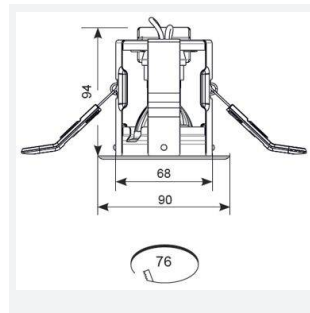

iCage Mini GU10 Fire Rated

Category	Downlights
Application	Ancillary, Residential, Retail
Specification	Architectural

iCage Mini GU10 Die-Cast Fire Rated Downlight
Code: AMICD/BR

PRODUCT FEATURES

- Compact Fire Rated downlight for shallow ceiling voids suitable for residential and hospitality applications (product supplied less lamp)
- Protective polycarbonate spring clip covers for ceiling protection and ease of installation
- Extra large terminals for fast loop-in, loop-out wiring
- Ultra-slim bezel profile
- Suitable for standard GU10 LED or halogen lamps retrofit
- Dedicated forward heat lamps NOT required
- Twistlock lamp retaining ring for ease of lamp replacement
- Option to add Bluetooth and WiFi enabled smart WiZ GU10 lamp

GENERAL INFORMATION	
Wattage	50W
Input	220-240V
Operating Temp	0°C - 25°C
Cut-Out Size	76mm
Product Weight without Packaging	0.248 kg

TECHNICAL INFORMATION	
Light Source	GU10
Colour / Finish	Brass
Fire Rated	Yes
IP Rating	IP20
Class Protection	1
Internal / External	Internal
Surface / Recessed / Suspended	Recessed
Warranty (Years)	Life
CE Mark	Yes
Diameter	90 mm
Height	94 mm