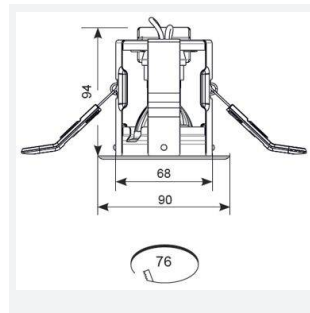

iCage Mini GU10 Fire Rated

Category	Downlights
Application	Ancillary, Residential, Retail
Specification	Architectural

iCage Mini GU10 Die-Cast Fire Rated Downlight
Code: AMICD/BR

PRODUCT FEATURES

- Compact Fire Rated downlight for shallow ceiling voids suitable for residential and hospitality applications (product supplied less lamp)
- Protective polycarbonate spring clip covers for ceiling protection and ease of installation
- Extra large terminals for fast loop-in, loop-out wiring
- Ultra-slim bezel profile
- Suitable for standard GU10 LED or halogen lamps retrofit
- Dedicated forward heat lamps NOT required
- Twistlock lamp retaining ring for ease of lamp replacement
- Option to add Bluetooth and WiFi enabled smart WiZ GU10 lamp

GENERAL INFORMATION

Wattage	50W
Input	220-240V
Operating Temp	0°C - 25°C
Cut-Out Size	76mm
Product Weight without Packaging	0.248 kg

TECHNICAL INFORMATION

Light Source	GU10
Colour / Finish	Brass
Fire Rated	Yes
IP Rating	IP20
Class Protection	1
Internal / External	Internal
Surface / Recessed / Suspended	Recessed
Warranty (Years)	Life
CE Mark	Yes
Diameter	90 mm
Height	94 mm