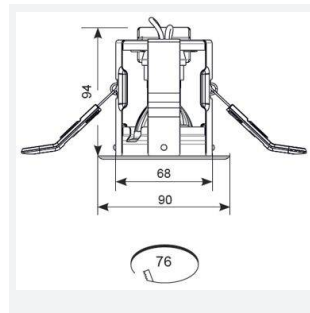

iCage Mini GU10 Fire Rated

Category	Downlights
Application	Ancillary, Residential, Retail
Specification	Architectural

iCage Mini GU10 Die-Cast Fire Rated Downlight
Code: AMICD/BR

PRODUCT FEATURES

- Compact Fire Rated downlight for shallow ceiling voids suitable for residential and hospitality applications (product supplied less lamp)
- Protective polycarbonate spring clip covers for ceiling protection and ease of installation
- Extra large terminals for fast loop-in, loop-out wiring
- Ultra-slim bezel profile
- Suitable for standard GU10 LED or halogen lamps retrofit
- Dedicated forward heat lamps NOT required
- Twistlock lamp retaining ring for ease of lamp replacement
- Option to add Bluetooth and WiFi enabled smart WiZ GU10 lamp

GENERAL INFORMATION	
Wattage	50W
Input	220/240V
Operating Temp	0°C - 25°C
Cut-Out Size	76mm
Product Weight without Packaging	0.248 kg

TECHNICAL INFORMATION	
Light Source	GU10
Colour / Finish	Brass
Fire Rated	Yes
IP Rating	IP20
Class Protection	1
Internal / External	Internal
Surface / Recessed / Suspended	Recessed
Warranty (Years)	Life
CE Mark	Yes
Diameter	90 mm
Height	94 mm