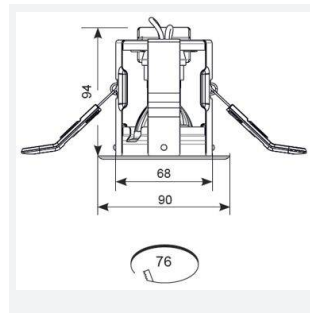

iCage Mini GU10 Fire Rated

Category	Downlights
Application	Ancillary, Residential, Retail
Specification	Architectural

iCage Mini GU10 Die-Cast Fire Rated Downlight
Code: AMICD/BLC