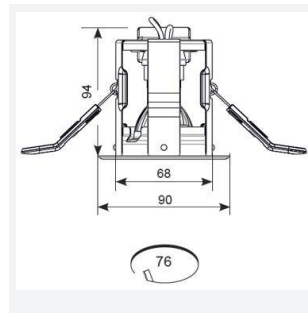

iCage Mini GU10 Fire Rated

Category	Downlights
Application	Ancillary, Residential, Retail
Specification	Architectural

iCage Mini GU10 Die-Cast Fire Rated Downlight
Code: AMICD/BLC