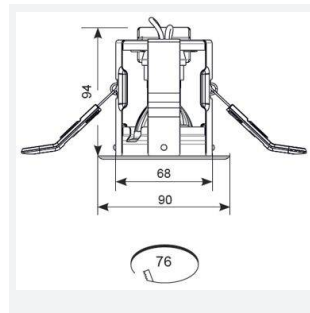

iCage Mini GU10 Fire Rated

Category	Downlights
Application	Ancillary, Residential, Retail
Specification	Architectural

iCage Mini GU10 Die-Cast Fire Rated Downlight
Code: AMICD/AB

PRODUCT FEATURES

- Compact Fire Rated downlight for shallow ceiling voids suitable for residential and hospitality applications (product supplied less lamp)
- Protective polycarbonate spring clip covers for ceiling protection and ease of installation
- Extra large terminals for fast loop-in, loop-out wiring
- Ultra-slim bezel profile
- Suitable for standard GU10 LED or halogen lamps retrofit
- Dedicated forward heat lamps NOT required
- Twistlock lamp retaining ring for ease of lamp replacement
- Option to add Bluetooth and WiFi enabled smart WiZ GU10 lamp

GENERAL INFORMATION

Wattage	50W
Input	220-240V
Operating Temp	0°C - 25°C
Cut-Out Size	76mm
Product Weight without Packaging	0.248 kg

TECHNICAL INFORMATION

Light Source	GU10
Colour / Finish	Antique Brass
Fire Rated	Yes
IP Rating	IP20
Class Protection	1
Internal / External	Internal
Surface / Recessed / Suspended	Recessed
Warranty (Years)	Life
CE Mark	Yes
Diameter	90 mm
Height	94 mm