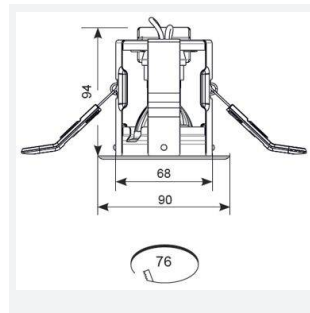

# iCage Mini GU10 Fire Rated

Category	Downlights
Application	Ancillary, Residential, Retail
Specification	Architectural

iCage Mini GU10 Die-Cast Fire Rated Downlight  
Code: AMICD/AB

GENERAL INFORMATION	
Wattage	50W
Input	220/240V
Operating Temp	0°C - 25°C
Cut-Out Size	76mm
Product Weight without Packaging	0.248 kg

TECHNICAL INFORMATION	
Light Source	GU10
Colour / Finish	Antique Brass
Fire Rated	Yes
IP Rating	IP20
Class Protection	1
Internal / External	Internal
Surface / Recessed / Suspended	Recessed
Warranty (Years)	Life
CE Mark	Yes
Diameter	90 mm
Height	94 mm