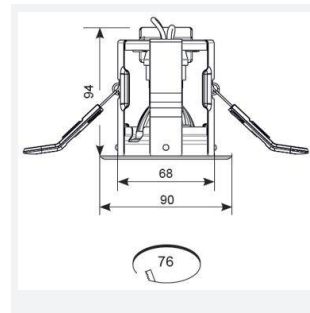

iCage Mini GU10 Fire Rated

Category	Downlights
Application	Ancillary, Residential, Retail
Specification	Architectural

iCage Mini GU10 Die-Cast Fire Rated Downlight
Code: AMICD/AB