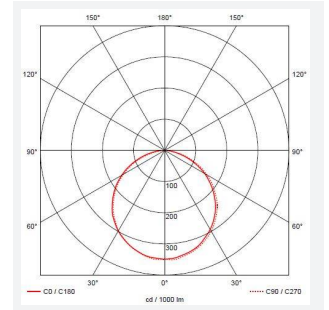

OCTO Gamma Mini Connected by WIZ

OCTO Gamma Mini Connected by WIZ

Code: AMGAMLED/OCTOW

Category	Bulkheads
Application	Ancillary, Commercial, Hospitality, Residential, Retail
Specification	Performance

- Ultslim modern polycarbonate wall/ceiling light suitable for education and residential applications and ancillary areas
- Matt white finish to body and diffuser with optional chrome trim ring
- Tunable between 2700K - 6500K via WIZ app and voice control
- Dimmable via WIZ app
- Connects directly to your WiFi network using Bluetooth technology to support seamless pairing
- Rear fixing bracket and terminal housing for ease of installation
- IP54 rating and suitable for bathroom use

GENERAL INFORMATION

Wattage	10W
Lumens Delivered	750lm - 830lm (2700K - 6500K)
Lm/W	77lm/W - 86lm/W (2700K - 6500K)
Beam Angle	110
CRI	80
CCT	2700-6500K
Input	220-240V
Operating Temp	-5°C - 35°C
SDCM	6
Product Weight without Packaging	0.802 kg

TECHNICAL INFORMATION

Light Source	LED
Colour / Finish	Matt White
IP Rating	IP54
Class Protection	2
Internal / External	Internal / External
Surface / Recessed / Suspended	Ceiling, Wall
Lumen Depreciation	L70 54,000h
Warranty (Years)	3
CE Mark	Yes
Diameter	250 mm
Accessories	AMGAMLEDBZ/CH