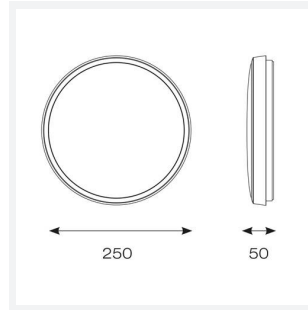

OCTO Gamma Mini Connected by WIZ

OCTO Gamma Mini Connected by WIZ

Code: AMGAMLED/OCTOW

Category	Bulkheads
Application	Ancillary, Commercial, Hospitality, Residential, Retail
Specification	Performance

- Ultslim modern polycarbonate wall/ceiling light suitable for education and residential applications and ancillary areas
- Matt white finish to body and diffuser with optional chrome trim ring
- Tunable between 2700K - 6500K via WIZ app and voice control
- Dimmable via WIZ app
- Connects directly to your WiFi network using Bluetooth technology to support seamless pairing
- Rear fixing bracket and terminal housing for ease of installation
- IP54 rating and suitable for bathroom use

GENERAL INFORMATION

Wattage	10W
Lumens Delivered	750lm - 830lm (2700K - 6500K)
Lm/W	77lm/W - 86lm/W (2700K - 6500K)
Beam Angle	110
CRI	80
CCT	2700-6500K
Input	220-240V
Operating Temp	-5°C - 35°C
SDCM	6
Product Weight without Packaging	0.802 kg

TECHNICAL INFORMATION

Light Source	LED
Colour / Finish	Matt White
IP Rating	IP54
Class Protection	2
Internal / External	Internal / External
Surface / Recessed / Suspended	Ceiling, Wall
Lumen Depreciation	L70 54,000h
Warranty (Years)	3
CE Mark	Yes
Diameter	250 mm
Accessories	AMGAMLEDBZ/CH