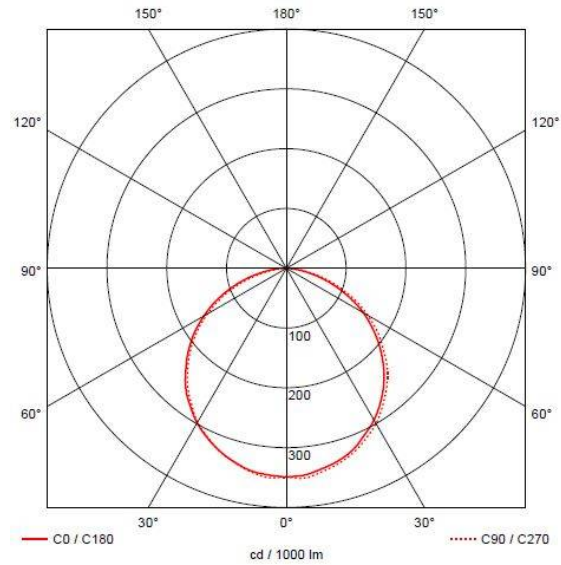

OCTO Gamma Mini Connected by WIZ

OCTO Gamma Mini Connected by WIZ
Code: AMGAMLED/OCTOW

ACCESSORIES

AMGAMLEDBZ/CH

Gamma Mini Chrome Trim Ring