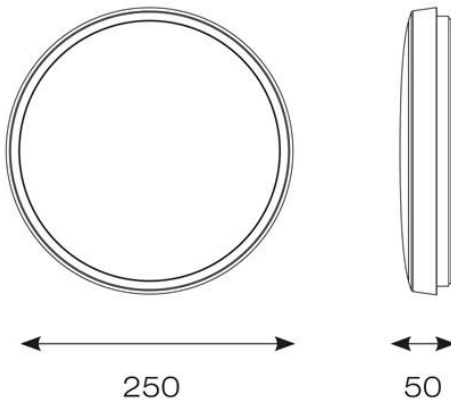

OCTO Gamma Mini Connected by WIZ

OCTO Gamma Mini Connected by WIZ
Code: AMGAMLED/OCTOW

ACCESSORIES

AMGAMLEDBZ/CH

Gamma Mini Chrome Trim Ring