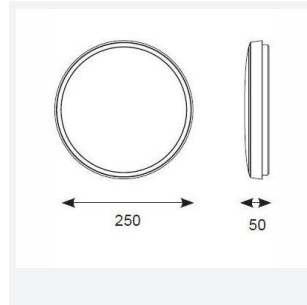

Gamma Mini

Gamma Mini CCT

Code: AMGAMLED/CCT

Category	Bulkheads
Application	Ancillary, Commercial, Hospitality, Residential, Retail
Specification	Performance

PRODUCT FEATURES

- Ultslim modern polycarbonate wall/ceiling light suitable for education and residential applications and ancillary areas
- CCT selectable between 3000K and 4000K
- Microwave sensor set to 15 minutes at 3 metres (non-adjustable)
- /MWS and MWS/M3 has integral photocell isolation switch
- Matt white finish to body and diffuser with optional chrome trim ring
- Rear fixing bracket and terminal housing for ease of installation
- /MWS and /MWS/M3 versions operate as Primary and can be used in conjunction with standard Secondary
- Non-dimmable

GENERAL INFORMATION	
Wattage	10W
Lumens Delivered	1200lm (4000K)
Lm/W	115lm/W (4000K)
Beam Angle	110
CRI	80
CCT	3000/4000K
Input	220-240V
Operating Temp	-5°C - 35°C
SDCM	6
Product Weight without Packaging	0.77 kg

TECHNICAL INFORMATION	
Light Source	LED
Colour / Finish	Matt White
IP Rating	IP54
Class Protection	2
Internal / External	Internal / External
Surface / Recessed / Suspended	Ceiling, Wall
Lumen Depreciation	L70 54,000h
Warranty (Years)	3
CE Mark	Yes
Diameter	250 mm
Accessories	AGAMLEDBZ/CH