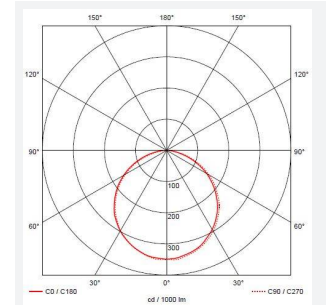

Gamma Mini

Gamma Mini CCT

Code: AMGAMLED/CCT

Category	Bulkheads
Application	Ancillary, Commercial, Hospitality, Residential, Retail
Specification	Performance

PRODUCT FEATURES

- Ultslim modern polycarbonate wall/ceiling light suitable for education and residential applications and ancillary areas
- CCT selectable between 3000K and 4000K
- Microwave sensor set to 15 minutes at 3 metres (non-adjustable)
- /MWS and MWS/M3 has integral photocell isolation switch
- Matt white finish to body and diffuser with optional chrome trim ring
- Rear fixing bracket and terminal housing for ease of installation
- /MWS and /MWS/M3 versions operate as Primary and can be used in conjunction with standard Secondary
- Non-dimmable

GENERAL INFORMATION	
Wattage	10W
Lumens Delivered	1200lm (4000K)
Lm/W	115lm/W (4000K)
Beam Angle	110
CRI	80
CCT	3000/4000K
Input	220-240V
Operating Temp	-5°C - 35°C
SDCM	6
Product Weight without Packaging	0.77 kg

TECHNICAL INFORMATION	
Light Source	LED
Colour / Finish	Matt White
IP Rating	IP54
Class Protection	2
Internal / External	Internal / External
Surface / Recessed / Suspended	Ceiling, Wall
Lumen Depreciation	L70 54,000h
Warranty (Years)	3
CE Mark	Yes
Diameter	250 mm
Accessories	AGAMLEDBZ/CH