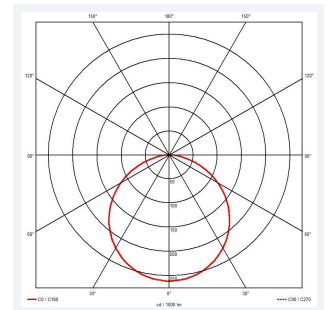

Gamma Mini

Gamma Mini CCT

Code: AMGAMLED/CCT

Category	Bulkheads
Application	Ancillary, Commercial, Hospitality, Residential, Retail
Specification	Performance

PRODUCT FEATURES

- Ultslim modern polycarbonate wall/ceiling light suitable for education and residential applications and ancillary areas
- CCT selectable between 3000K and 4000K
- Microwave sensor set to 15 minutes at 3 metres (non-adjustable)
- /MWS and MWS/M3 has integral photocell isolation switch
- Matt white finish to body and diffuser with optional chrome trim ring
- Rear fixing bracket and terminal housing for ease of installation
- /MWS and /MWS/M3 versions operate as Primary and can be used in conjunction with standard Secondary
- Non-dimmable

GENERAL INFORMATION	
Wattage	10W
Lumens Delivered	1200lm (4000K)
Lm/W	115lm/W (4000K)
Beam Angle	110
CRI	80
CCT	3000/4000K
Input	220-240V
Operating Temp	-5°C - 35°C
SDCM	6
Product Weight without Packaging	0.77 kg