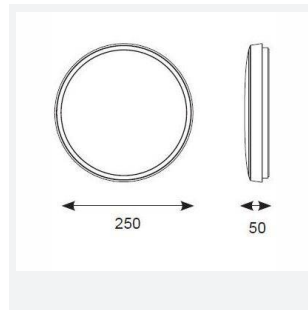

Gamma Mini

Gamma Mini CCT

Code: AMGAMLED/CCT

Category	Bulkheads
Application	Ancillary, Commercial, Hospitality, Residential, Retail
Specification	Performance

PRODUCT FEATURES

- Ultslim modern polycarbonate wall/ceiling light suitable for education and residential applications and ancillary areas
- CCT selectable between 3000K and 4000K
- Microwave sensor set to 15 minutes at 3 metres (non-adjustable)
- /MWS and MWS/M3 has integral photocell isolation switch
- Matt white finish to body and diffuser with optional chrome trim ring
- Rear fixing bracket and terminal housing for ease of installation
- /MWS and /MWS/M3 versions operate as Primary and can be used in conjunction with standard Secondary
- Non-dimmable

GENERAL INFORMATION	
Wattage	10W
Lumens Delivered	1200lm (4000K)
Lm/W	115lm/W (4000K)
Beam Angle	110
CRI	80
CCT	3000/4000K
Input	220-240V
Operating Temp	-5°C - 35°C
SDCM	6
Product Weight without Packaging	0.77 kg

TECHNICAL INFORMATION	
Light Source	LED
Colour / Finish	Matt White
IP Rating	IP54
Class Protection	2
Internal / External	Internal / External
Surface / Recessed / Suspended	Ceiling, Wall
Lumen Depreciation	L70 54,000h
Warranty (Years)	3
CE Mark	Yes
Diameter	250 mm
Accessories	AGAMLEDBZ/CH