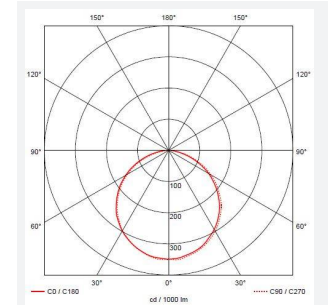

# Gamma Mini

Gamma Mini CCT Microwave Sensor Emergency  
Code: AMGAMLED/CCT/MWS/M3

Category	Bulkheads
Application	Ancillary, Commercial, Hospitality, Residential, Retail
Specification	Performance

## PRODUCT FEATURES

- Ultslim modern polycarbonate wall/ceiling light suitable for education and residential applications and ancillary areas
- CCT selectable between 3000K and 4000K
- Microwave sensor set to 15 minutes at 3 metres (non-adjustable)
- /MWS and MWS/M3 has integral photocell isolation switch
- Matt white finish to body and diffuser with optional chrome trim ring
- Rear fixing bracket and terminal housing for ease of installation
- /MWS and /MWS/M3 versions operate as Primary and can be used in conjunction with standard Secondary
- Non-dimmable

GENERAL INFORMATION	
Wattage	10W
Lumens Delivered	1200lm (4000K)
Lm/W	115lm/W (4000K)
Beam Angle	110
CRI	80
CCT	3000/4000K
Input	220/240V
Operating Temp	0°C - 35°C
SDCM	6
Product Weight without Packaging	1.04 kg

TECHNICAL INFORMATION	
Light Source	LED
Colour / Finish	Matt White
IP Rating	IP54
Class Protection	2
Internal / External	Internal / External
Surface / Recessed / Suspended	Ceiling, Wall
Lumen Depreciation	L70 54,000h
Warranty (Years)	3
CE Mark	Yes
Diameter	250 mm
Accessories	AGAMLEDBZ/CH