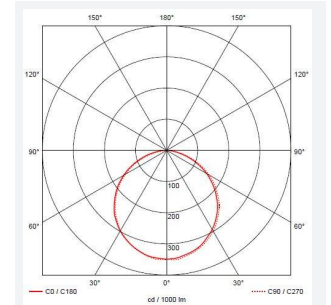

# Gamma Mini

Gamma Mini CCT Microwave Sensor Emergency  
Code: AMGAMLED/CCT/MWS/M3

Category	Bulkheads
Application	Ancillary, Commercial, Hospitality, Residential, Retail
Specification	Performance

## PRODUCT FEATURES

- Ultslim modern polycarbonate wall/ceiling light suitable for education and residential applications and ancillary areas
- CCT selectable between 3000K and 4000K
- Microwave sensor set to 15 minutes at 3 metres (non-adjustable)
- /MWS and MWS/M3 has integral photocell isolation switch
- Matt white finish to body and diffuser with optional chrome trim ring
- Rear fixing bracket and terminal housing for ease of installation
- /MWS and /MWS/M3 versions operate as Primary and can be used in conjunction with standard Secondary
- Non-dimmable

GENERAL INFORMATION	
Wattage	10W
Lumens Delivered	1200lm (4000K)
Lm/W	115lm/W (4000K)
Beam Angle	110
CRI	80
CCT	3000/4000K
Input	220-240V
Operating Temp	0°C - 35°C
SDCM	6
Product Weight without Packaging	1.04 kg

TECHNICAL INFORMATION	
Light Source	LED
Colour / Finish	Matt White
IP Rating	IP54
Class Protection	2
Internal / External	Internal / External
Surface / Recessed / Suspended	Ceiling, Wall
Lumen Depreciation	L70 54,000h
Warranty (Years)	3
CE Mark	Yes
Diameter	250 mm
Accessories	AGAMLEDBZ/CH