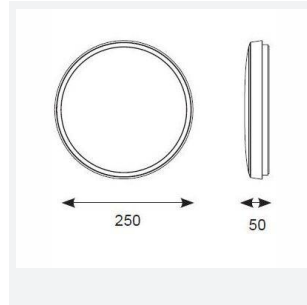

Gamma Mini

Gamma Mini CCT Microwave Sensor Emergency
Code: AMGAMLED/CCT/MWS/M3

Category	Bulkheads
Application	Ancillary, Commercial, Hospitality, Residential, Retail
Specification	Performance

PRODUCT FEATURES

- Ultslim modern polycarbonate wall/ceiling light suitable for education and residential applications and ancillary areas
- CCT selectable between 3000K and 4000K
- Microwave sensor set to 15 minutes at 3 metres (non-adjustable)
- /MWS and MWS/M3 has integral photocell isolation switch
- Matt white finish to body and diffuser with optional chrome trim ring
- Rear fixing bracket and terminal housing for ease of installation
- /MWS and /MWS/M3 versions operate as Primary and can be used in conjunction with standard Secondary
- Non-dimmable

GENERAL INFORMATION	
Wattage	10W
Lumens Delivered	1200lm (4000K)
Lm/W	115lm/W (4000K)
Beam Angle	110
CRI	80
CCT	3000/4000K
Input	220-240V
Operating Temp	0°C - 35°C
SDCM	6
Product Weight without Packaging	1.04 kg

TECHNICAL INFORMATION	
Light Source	LED
Colour / Finish	Matt White
IP Rating	IP54
Class Protection	2
Internal / External	Internal / External
Surface / Recessed / Suspended	Ceiling, Wall
Lumen Depreciation	L70 54,000h
Warranty (Years)	3
CE Mark	Yes
Diameter	250 mm
Accessories	AGAMLEDBZ/CH