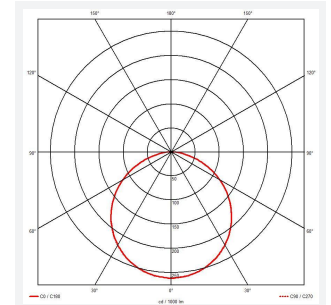

Gamma Mini

Gamma Mini CCT Microwave Sensor Emergency
Code: AMGAMLED/CCT/MWS/M3

Category	Bulkheads
Application	Ancillary, Commercial, Hospitality, Residential, Retail
Specification	Performance

PRODUCT FEATURES

- Ultslim modern polycarbonate wall/ceiling light suitable for education and residential applications and ancillary areas
- CCT selectable between 3000K and 4000K
- Microwave sensor set to 15 minutes at 3 metres (non-adjustable)
- /MWS and MWS/M3 has integral photocell isolation switch
- Matt white finish to body and diffuser with optional chrome trim ring
- Rear fixing bracket and terminal housing for ease of installation
- /MWS and /MWS/M3 versions operate as Primary and can be used in conjunction with standard Secondary
- Non-dimmable

GENERAL INFORMATION	
Wattage	10W
Lumens Delivered	1200lm (4000K)
Lm/W	115lm/W (4000K)
Beam Angle	110
CRI	80
CCT	3000/4000K
Input	220-240V
Operating Temp	0°C - 35°C
SDCM	6
Product Weight without Packaging	1.04 kg

TECHNICAL INFORMATION	
Light Source	LED
Colour / Finish	Matt White
IP Rating	IP54
Class Protection	2
Internal / External	Internal / External
Surface / Recessed / Suspended	Ceiling, Wall
Lumen Depreciation	L70 54,000h
Warranty (Years)	3
CE Mark	Yes
Diameter	250 mm
Accessories	AGAMLEDBZ/CH