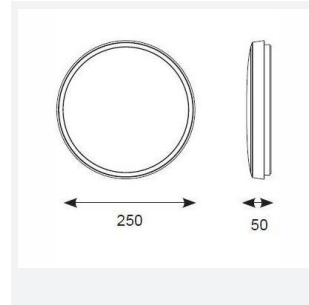

# Gamma Mini

Gamma Mini CCT Microwave Sensor Emergency  
Code: AMGAMLED/CCT/MWS/M3

Category	Bulkheads
Application	Ancillary, Commercial, Hospitality, Residential, Retail
Specification	Performance

## PRODUCT FEATURES

- Ultslim modern polycarbonate wall/ceiling light suitable for education and residential applications and ancillary areas
- CCT selectable between 3000K and 4000K
- Microwave sensor set to 15 minutes at 3 metres (non-adjustable)
- /MWS and MWS/M3 has integral photocell isolation switch
- Matt white finish to body and diffuser with optional chrome trim ring
- Rear fixing bracket and terminal housing for ease of installation
- /MWS and /MWS/M3 versions operate as Primary and can be used in conjunction with standard Secondary
- Non-dimmable

GENERAL INFORMATION	
Wattage	10W
Lumens Delivered	1200lm (4000K)
Lm/W	115lm/W (4000K)
Beam Angle	110
CRI	80
CCT	3000/4000K
Input	220/240V
Operating Temp	0°C - 35°C
SDCM	6
Product Weight without Packaging	1.04 kg

TECHNICAL INFORMATION	
Light Source	LED
Colour / Finish	Matt White
IP Rating	IP54
Class Protection	2
Internal / External	Internal / External
Surface / Recessed / Suspended	Ceiling, Wall
Lumen Depreciation	L70 54,000h
Warranty (Years)	3
CE Mark	Yes
Diameter	250 mm
Accessories	AGAMLEDBZ/CH