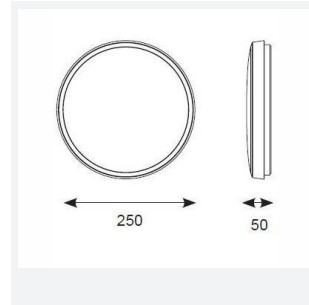

# Gamma Mini

Gamma Mini CCT Microwave Sensor Emergency  
Code: AMGAMLED/CCT/MWS/M3

Category	Bulkheads
Application	Ancillary, Commercial, Hospitality, Residential, Retail
Specification	Performance

## PRODUCT FEATURES

- Ultslim modern polycarbonate wall/ceiling light suitable for education and residential applications and ancillary areas
- CCT selectable between 3000K and 4000K
- Microwave sensor set to 15 minutes at 3 metres (non-adjustable)
- /MWS and MWS/M3 has integral photocell isolation switch
- Matt white finish to body and diffuser with optional chrome trim ring
- Rear fixing bracket and terminal housing for ease of installation
- /MWS and /MWS/M3 versions operate as Primary and can be used in conjunction with standard Secondary
- Non-dimmable

GENERAL INFORMATION	
Wattage	10W
Lumens Delivered	1200lm (4000K)
Lm/W	115lm/W (4000K)
Beam Angle	110
CRI	80
CCT	3000/4000K
Input	220-240V
Operating Temp	0°C - 35°C
SDCM	6
Product Weight without Packaging	1.04 kg

TECHNICAL INFORMATION	
Light Source	LED
Colour / Finish	Matt White
IP Rating	IP54
Class Protection	2
Internal / External	Internal / External
Surface / Recessed / Suspended	Ceiling, Wall
Lumen Depreciation	L70 54,000h
Warranty (Years)	3
CE Mark	Yes
Diameter	250 mm
Accessories	AGAMLEDBZ/CH