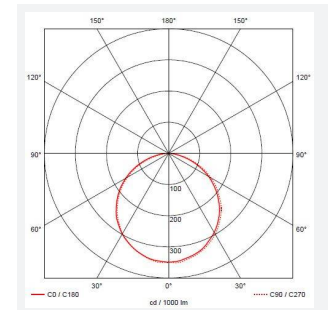

Gamma Mini

Gamma Mini CCT Emergency
Code: AMGAMLED/CCT/M3

Category	Bulkheads
Application	Ancillary, Commercial, Hospitality, Residential, Retail
Specification	Performance

PRODUCT FEATURES

- Ultslim modern polycarbonate wall/ceiling light suitable for education and residential applications and ancillary areas
- CCT selectable between 3000K and 4000K
- Microwave sensor set to 15 minutes at 3 metres (non-adjustable)
- /MWS and MWS/M3 has integral photocell isolation switch
- Matt white finish to body and diffuser with optional chrome trim ring
- Rear fixing bracket and terminal housing for ease of installation
- /MWS and /MWS/M3 versions operate as Primary and can be used in conjunction with standard Secondary
- Non-dimmable

GENERAL INFORMATION	
Wattage	10W
Lumens Delivered	1200lm (4000K)
Lm/W	115lm/W (4000K)
Beam Angle	110
CRI	80
CCT	3000/4000K
Input	220/240V
Operating Temp	0°C - 35°C
SDCM	6
Product Weight without Packaging	0.817 kg

TECHNICAL INFORMATION	
Light Source	LED
Colour / Finish	Matt White
IP Rating	IP54
Class Protection	2
Internal / External	Internal / External
Surface / Recessed / Suspended	Ceiling, Wall
Lumen Depreciation	L70 54,000h
Warranty (Years)	3
CE Mark	Yes
Diameter	250 mm
Accessories	AGAMLEDBZ/CH