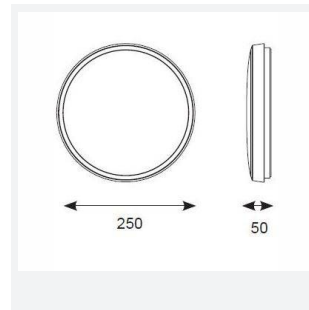

Gamma Mini

Gamma Mini CCT Emergency
Code: AMGAMLED/CCT/M3

Category	Bulkheads
Application	Ancillary, Commercial, Hospitality, Residential, Retail
Specification	Performance

PRODUCT FEATURES

- Ultslim modern polycarbonate wall/ceiling light suitable for education and residential applications and ancillary areas
- CCT selectable between 3000K and 4000K
- Microwave sensor set to 15 minutes at 3 metres (non-adjustable)
- /MWS and MWS/M3 has integral photocell isolation switch
- Matt white finish to body and diffuser with optional chrome trim ring
- Rear fixing bracket and terminal housing for ease of installation
- /MWS and /MWS/M3 versions operate as Primary and can be used in conjunction with standard Secondary
- Non-dimmable

GENERAL INFORMATION	
Wattage	10W
Lumens Delivered	1200lm (4000K)
Lm/W	115lm/W (4000K)
Beam Angle	110
CRI	80
CCT	3000/4000K
Input	220-240V
Operating Temp	0°C - 35°C
SDCM	6
Product Weight without Packaging	0.817 kg

TECHNICAL INFORMATION	
Light Source	LED
Colour / Finish	Matt White
IP Rating	IP54
Class Protection	2
Internal / External	Internal / External
Surface / Recessed / Suspended	Ceiling, Wall
Lumen Depreciation	L70 54,000h
Warranty (Years)	3
CE Mark	Yes
Diameter	250 mm
Accessories	AGAMLEDBZ/CH