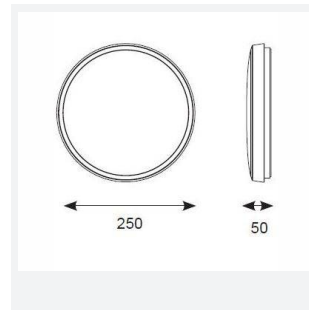

Gamma Mini

Gamma Mini CCT Emergency
Code: AMGAMLED/CCT/M3

Category	Bulkheads
Application	Ancillary, Commercial, Hospitality, Residential, Retail
Specification	Performance

PRODUCT FEATURES

- Ultslim modern polycarbonate wall/ceiling light suitable for education and residential applications and ancillary areas
- CCT selectable between 3000K and 4000K
- Microwave sensor set to 15 minutes at 3 metres (non-adjustable)
- /MWS and MWS/M3 has integral photocell isolation switch
- Matt white finish to body and diffuser with optional chrome trim ring
- Rear fixing bracket and terminal housing for ease of installation
- /MWS and /MWS/M3 versions operate as Primary and can be used in conjunction with standard Secondary
- Non-dimmable

GENERAL INFORMATION	
Wattage	10W
Lumens Delivered	1200lm (4000K)
Lm/W	115lm/W (4000K)
Beam Angle	110
CRI	80
CCT	3000/4000K
Input	220/240V
Operating Temp	0°C - 35°C
SDCM	6
Product Weight without Packaging	0.817 kg

TECHNICAL INFORMATION	
Light Source	LED
Colour / Finish	Matt White
IP Rating	IP54
Class Protection	2
Internal / External	Internal / External
Surface / Recessed / Suspended	Ceiling, Wall
Lumen Depreciation	L70 54,000h
Warranty (Years)	3
CE Mark	Yes
Diameter	250 mm
Accessories	AGAMLEDBZ/CH