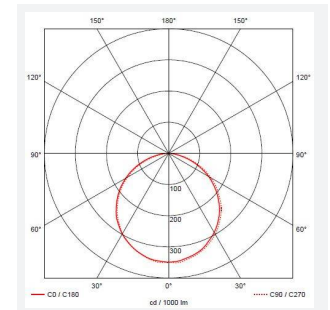

Gamma Mini

Gamma Mini CCT Emergency
Code: AMGAMLED/CCT/M3

Category	Bulkheads
Application	Ancillary, Commercial, Hospitality, Residential, Retail
Specification	Performance

PRODUCT FEATURES

- Ultslim modern polycarbonate wall/ceiling light suitable for education and residential applications and ancillary areas
- CCT selectable between 3000K and 4000K
- Microwave sensor set to 15 minutes at 3 metres (non-adjustable)
- /MWS and MWS/M3 has integral photocell isolation switch
- Matt white finish to body and diffuser with optional chrome trim ring
- Rear fixing bracket and terminal housing for ease of installation
- /MWS and /MWS/M3 versions operate as Primary and can be used in conjunction with standard Secondary
- Non-dimmable

GENERAL INFORMATION	
Wattage	10W
Lumens Delivered	1200lm (4000K)
Lm/W	115lm/W (4000K)
Beam Angle	110
CRI	80
CCT	3000/4000K
Input	220-240V
Operating Temp	0°C - 35°C
SDCM	6
Product Weight without Packaging	0.817 kg

TECHNICAL INFORMATION	
Light Source	LED
Colour / Finish	Matt White
IP Rating	IP54
Class Protection	2
Internal / External	Internal / External
Surface / Recessed / Suspended	Ceiling, Wall
Lumen Depreciation	L70 54,000h
Warranty (Years)	3
CE Mark	Yes
Diameter	250 mm
Accessories	AGAMLEDBZ/CH