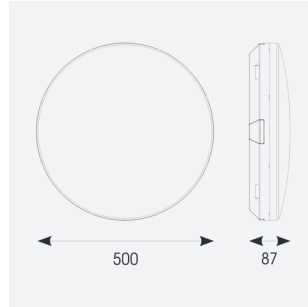

Mercurial

Mercurial 2 IP54 2CCT White
Code: AMER2/1/W

Category	Bulkheads
Application	Ancillary, Commercial, Education, Healthcare, Hospitality, Outdoor, Retail
Specification	Architectural

PRODUCT FEATURES

- Utility LED wall/ceiling luminaire suitable for education and commercial applications and ancillary areas
- Corridor function options available for effective reduction in energy consumption
- Clip in gear tray ensures quick installation
- CCT selectable between 3000K and 4000K and power selectable; offering a choice of 2 outputs, in one luminaire (AMER1/1/** only)
- Side conduit entry covers retain sleek appearance when not in use

GENERAL INFORMATION	
Wattage	34W
Lumens Delivered	4700lm (4000K)
Lm/W	130lm/W (4000K)
Beam Angle	120
CRI	80
CCT	3000/4000K
Input	220-240V
Operating Temp	-20°C - 40°C
SDCM	3
Product Weight without Packaging	2.12 kg

TECHNICAL INFORMATION	
Light Source	LED
Colour / Finish	White
IP Rating	IP54
Class Protection	2
Internal / External	Internal
Surface / Recessed / Suspended	Ceiling, Wall
Lumen Depreciation	L70 80,000h
Warranty (Years)	7
CE Mark	Yes
Diameter	500 mm