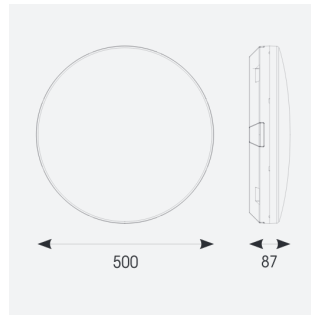

Mercurial

Mercurial 2 IP54 2CCT White
Code: AMER2/1/W

Category	Bulkheads
Application	Ancillary, Commercial, Education, Healthcare, Hospitality, Outdoor, Retail
Specification	Architectural

PRODUCT FEATURES

- Utility LED wall/ceiling luminaire suitable for education and commercial applications and ancillary areas
- Corridor function options available for effective reduction in energy consumption
- Clip in gear tray ensures quick installation
- CCT selectable between 3000K and 4000K and power selectable; offering a choice of 2 outputs, in one luminaire (AMER1/1/** only)
- Side conduit entry covers retain sleek appearance when not in use

GENERAL INFORMATION	
Wattage	23W - 33W
Lumens Delivered	4700lm (4000K)
Lm/W	130lm/W (4000K)
Beam Angle	120
CRI	80
CCT	3000/4000K
Input	220/240V
Operating Temp	-20°C - 40°C
SDCM	3
Product Weight without Packaging	2.12 kg

TECHNICAL INFORMATION	
Light Source	LED
Colour / Finish	White
IP Rating	IP54
Class Protection	2
Internal / External	Internal
Surface / Recessed / Suspended	Ceiling, Wall
Lumen Depreciation	L70 80,000h
Warranty (Years)	7
CE Mark	Yes
Diameter	500 mm