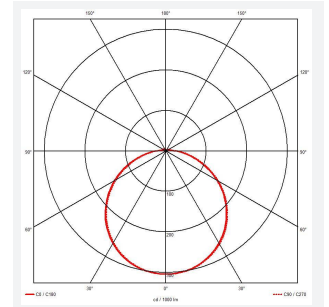

Mercurial

Mercurial 2 IP54 2CCT White
Code: AMER2/1/W

Category	Bulkheads
Application	Ancillary, Commercial, Education, Healthcare, Hospitality, Outdoor, Retail
Specification	Architectural

PRODUCT FEATURES

- Utility LED wall/ceiling luminaire suitable for education and commercial applications and ancillary areas
- Corridor function options available for effective reduction in energy consumption
- Clip in gear tray ensures quick installation
- CCT selectable between 3000K and 4000K and power selectable; offering a choice of 2 outputs, in one luminaire (AMER1/1/** only)
- Side conduit entry covers retain sleek appearance when not in use

GENERAL INFORMATION	
Wattage	34W
Lumens Delivered	4700lm (4000K)
Lm/W	130lm/W (4000K)
Beam Angle	120
CRI	80
CCT	3000/4000K
Input	220-240V
Operating Temp	-20°C - 40°C
SDCM	3
Product Weight without Packaging	2.12 kg

TECHNICAL INFORMATION	
Light Source	LED
Colour / Finish	White
IP Rating	IP54
Class Protection	2
Internal / External	Internal
Surface / Recessed / Suspended	Ceiling, Wall
Lumen Depreciation	L70 80,000h
Warranty (Years)	7
CE Mark	Yes
Diameter	500 mm