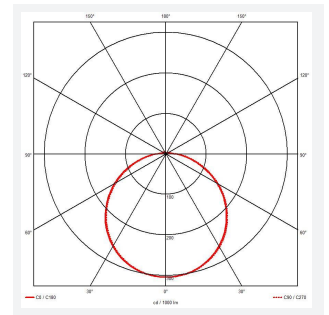

Mercurial

Mercurial 2 IP54 2CCT White
Code: AMER2/1/W

Category	Bulkheads
Application	Ancillary, Commercial, Education, Healthcare, Hospitality, Outdoor, Retail
Specification	Architectural

PRODUCT FEATURES

- Utility LED wall/ceiling luminaire suitable for education and commercial applications and ancillary areas
- Corridor function options available for effective reduction in energy consumption
- Clip in gear tray ensures quick installation
- CCT selectable between 3000K and 4000K and power selectable; offering a choice of 2 outputs, in one luminaire (AMER1/1/** only)
- Side conduit entry covers retain sleek appearance when not in use

GENERAL INFORMATION	
Wattage	23W - 33W
Lumens Delivered	4700lm (4000K)
Lm/W	130lm/W (4000K)
Beam Angle	120
CRI	80
CCT	3000/4000K
Input	220/240V
Operating Temp	-20°C - 40°C
SDCM	3
Product Weight without Packaging	2.12 kg

TECHNICAL INFORMATION	
Light Source	LED
Colour / Finish	White
IP Rating	IP54
Class Protection	2
Internal / External	Internal
Surface / Recessed / Suspended	Ceiling, Wall
Lumen Depreciation	L70 80,000h
Warranty (Years)	7
CE Mark	Yes
Diameter	500 mm