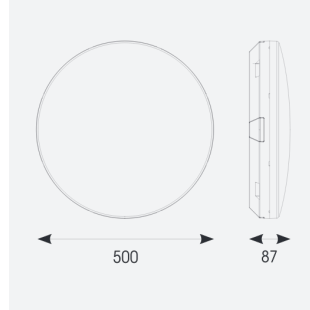

Mercurial

Mercurial 2 IP54 2CCT White OCTO
Code: AMER2/1/W/OCTO

Category	Bulkheads
Application	Ancillary, Commercial, Education, Healthcare, Hospitality, Outdoor, Retail
Specification	Architectural

PRODUCT FEATURES

- Utility LED wall/ceiling luminaire suitable for education and commercial applications and ancillary areas
- Corridor function options available for effective reduction in energy consumption
- Clip in gear tray ensures quick installation
- CCT selectable between 3000K and 4000K and power selectable; offering a choice of 2 outputs, in one luminaire (AMER1/1/** only)
- Side conduit entry covers retain sleek appearance when not in use

GENERAL INFORMATION	
Wattage	34W
Lumens Delivered	4700lm (4000K)
Lm/W	130lm/W (4000K)
Beam Angle	120
CRI	80
CCT	3000/4000K
Input	220-240V
Operating Temp	-20°C - 40°C
SDCM	3
Product Weight without Packaging	2.12 kg

TECHNICAL INFORMATION	
Light Source	LED
Colour / Finish	White
IP Rating	IP54
Class Protection	2
Internal / External	Internal
Surface / Recessed / Suspended	Ceiling, Wall
Lumen Depreciation	L70 80,000h
Warranty (Years)	7
CE Mark	Yes
Diameter	500 mm