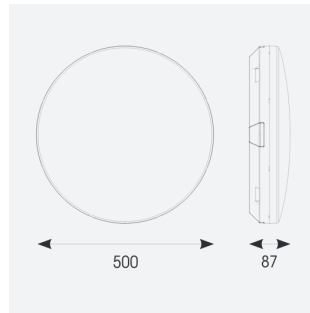

Mercurial

Mercurial 2 IP54 2CCT White OCTO
Code: AMER2/1/W/OCTO

Category	Bulkheads
Application	Ancillary, Commercial, Education, Healthcare, Hospitality, Outdoor, Retail
Specification	Architectural

PRODUCT FEATURES

- Utility LED wall/ceiling luminaire suitable for education and commercial applications and ancillary areas
- Corridor function options available for effective reduction in energy consumption
- Clip in gear tray ensures quick installation
- CCT selectable between 3000K and 4000K and power selectable; offering a choice of 2 outputs, in one luminaire (AMER1/1/** only)
- Side conduit entry covers retain sleek appearance when not in use

GENERAL INFORMATION	
Wattage	23W - 33W
Lumens Delivered	4700lm (4000K)
Lm/W	130lm/W (4000K)
Beam Angle	120
CRI	80
CCT	3000/4000K
Input	220/240V
Operating Temp	-20°C - 40°C
SDCM	3
Product Weight without Packaging	2.12 kg

TECHNICAL INFORMATION	
Light Source	LED
Colour / Finish	White
IP Rating	IP54
Class Protection	2
Internal / External	Internal
Surface / Recessed / Suspended	Ceiling, Wall
Lumen Depreciation	L70 80,000h
Warranty (Years)	7
CE Mark	Yes
Diameter	500 mm