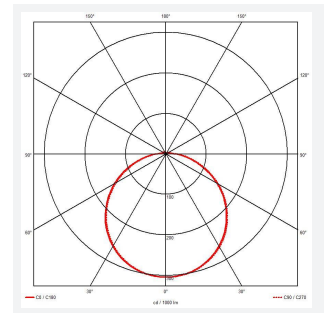

Mercurial

Mercurial 2 IP54 2CCT White OCTO
Code: AMER2/1/W/OCTO

Category	Bulkheads
Application	Ancillary, Commercial, Education, Healthcare, Hospitality, Outdoor, Retail
Specification	Architectural

PRODUCT FEATURES

- Utility LED wall/ceiling luminaire suitable for education and commercial applications and ancillary areas
- Corridor function options available for effective reduction in energy consumption
- Clip in gear tray ensures quick installation
- CCT selectable between 3000K and 4000K and power selectable; offering a choice of 2 outputs, in one luminaire (AMER1/1/** only)
- Side conduit entry covers retain sleek appearance when not in use

GENERAL INFORMATION	
Wattage	23W - 33W
Lumens Delivered	4700lm (4000K)
Lm/W	130lm/W (4000K)
Beam Angle	120
CRI	80
CCT	3000/4000K
Input	220/240V
Operating Temp	-20°C - 40°C
SDCM	3
Product Weight without Packaging	2.12 kg

TECHNICAL INFORMATION	
Light Source	LED
Colour / Finish	White
IP Rating	IP54
Class Protection	2
Internal / External	Internal
Surface / Recessed / Suspended	Ceiling, Wall
Lumen Depreciation	L70 80,000h
Warranty (Years)	7
CE Mark	Yes
Diameter	500 mm