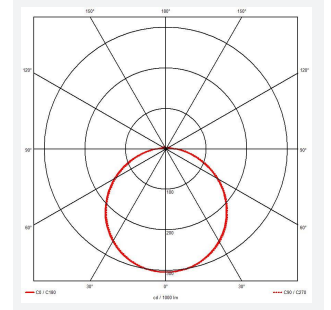

Mercurial

Mercurial 2 IP54 2CCT White OCTO
Code: AMER2/1/W/OCTO

Category	Bulkheads
Application	Ancillary, Commercial, Education, Healthcare, Hospitality, Outdoor, Retail
Specification	Architectural

PRODUCT FEATURES

- Utility LED wall/ceiling luminaire suitable for education and commercial applications and ancillary areas
- Corridor function options available for effective reduction in energy consumption
- Clip in gear tray ensures quick installation
- CCT selectable between 3000K and 4000K and power selectable; offering a choice of 2 outputs, in one luminaire (AMER1/1/** only)
- Side conduit entry covers retain sleek appearance when not in use

GENERAL INFORMATION	
Wattage	34W
Lumens Delivered	4700lm (4000K)
Lm/W	130lm/W (4000K)
Beam Angle	120
CRI	80
CCT	3000/4000K
Input	220-240V
Operating Temp	-20°C - 40°C
SDCM	3
Product Weight without Packaging	2.12 kg

TECHNICAL INFORMATION	
Light Source	LED
Colour / Finish	White
IP Rating	IP54
Class Protection	2
Internal / External	Internal
Surface / Recessed / Suspended	Ceiling, Wall
Lumen Depreciation	L70 80,000h
Warranty (Years)	7
CE Mark	Yes
Diameter	500 mm