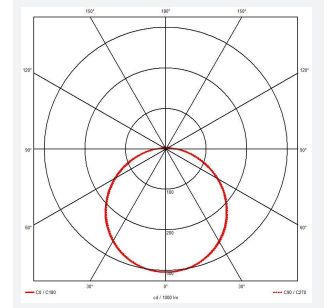

Mercurial

Mercurial 2 IP54 2CCT White OCTO Self-Test
Code: AMER2/1/W/OCTO/SM3

Category	Bulkheads
Application	Ancillary, Commercial, Education, Healthcare, Hospitality, Outdoor, Retail
Specification	Architectural

PRODUCT FEATURES

- Utility LED wall/ceiling luminaire suitable for education and commercial applications and ancillary areas
- Corridor function options available for effective reduction in energy consumption
- Clip in gear tray ensures quick installation
- CCT selectable between 3000K and 4000K and power selectable; offering a choice of 2 outputs, in one luminaire (AMER1/1/** only)
- Side conduit entry covers retain sleek appearance when not in use

GENERAL INFORMATION	
Wattage	34W
Lumens Delivered	4700lm (4000K)
Lm/W	130lm/W (4000K)
Beam Angle	120
CRI	80
CCT	3000/4000K
Input	220-240V
Operating Temp	5°C - 40°C
SDCM	3
Product Weight without Packaging	2.12 kg

TECHNICAL INFORMATION	
Light Source	LED
Colour / Finish	White
IP Rating	IP54
Class Protection	2
Internal / External	Internal
Surface / Recessed / Suspended	Ceiling, Wall
Lumen Depreciation	L70 80,000h
Warranty (Years)	7
CE Mark	Yes
Diameter	500 mm