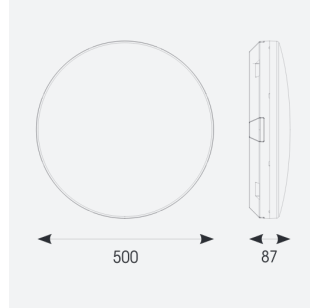

Mercurial

Mercurial 2 IP54 2CCT White OCTO Self-Test
Code: AMER2/1/W/OCTO/SM3

Category	Bulkheads
Application	Ancillary, Commercial, Education, Healthcare, Hospitality, Outdoor, Retail
Specification	Architectural

PRODUCT FEATURES

- Utility LED wall/ceiling luminaire suitable for education and commercial applications and ancillary areas
- Corridor function options available for effective reduction in energy consumption
- Clip in gear tray ensures quick installation
- CCT selectable between 3000K and 4000K and power selectable; offering a choice of 2 outputs, in one luminaire (AMER1/1/** only)
- Side conduit entry covers retain sleek appearance when not in use

GENERAL INFORMATION	
Wattage	34W
Lumens Delivered	4700lm (4000K)
Lm/W	130lm/W (4000K)
Beam Angle	120
CRI	80
CCT	3000/4000K
Input	220-240V
Operating Temp	5°C - 40°C
SDCM	3
Product Weight without Packaging	2.12 kg

TECHNICAL INFORMATION	
Light Source	LED
Colour / Finish	White
IP Rating	IP54
Class Protection	2
Internal / External	Internal
Surface / Recessed / Suspended	Ceiling, Wall
Lumen Depreciation	L70 80,000h
Warranty (Years)	7
CE Mark	Yes
Diameter	500 mm