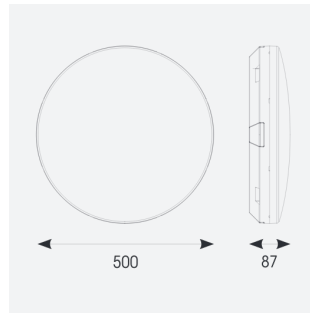

# Mercurial

Mercurial 2 IP54 2CCT White OCTO Self-Test  
Code: AMER2/1/W/OCTO/SM3

Category	Bulkheads
Application	Ancillary, Commercial, Education, Healthcare, Hospitality, Outdoor, Retail
Specification	Architectural

## PRODUCT FEATURES

- Utility LED wall/ceiling luminaire suitable for education and commercial applications and ancillary areas
- Corridor function options available for effective reduction in energy consumption
- Clip in gear tray ensures quick installation
- CCT selectable between 3000K and 4000K and power selectable; offering a choice of 2 outputs, in one luminaire (AMER1/1/\*\* only)
- Side conduit entry covers retain sleek appearance when not in use

GENERAL INFORMATION	
Wattage	23W - 33W
Lumens Delivered	4700lm (4000K)
Lm/W	130lm/W (4000K)
Beam Angle	120
CRI	80
CCT	3000/4000K
Input	220/240V
Operating Temp	5°C - 40°C
SDCM	3
Product Weight without Packaging	2.12 kg

TECHNICAL INFORMATION	
Light Source	LED
Colour / Finish	White
IP Rating	IP54
Class Protection	2
Internal / External	Internal
Surface / Recessed / Suspended	Ceiling, Wall
Lumen Depreciation	L70 80,000h
Warranty (Years)	7
CE Mark	Yes
Diameter	500 mm