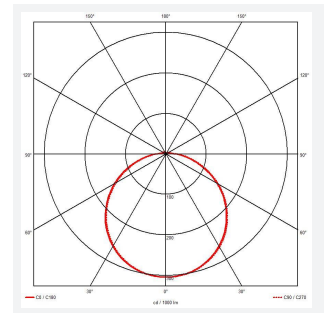

# Mercurial

Mercurial 2 IP54 2CCT White OCTO Self-Test  
Code: AMER2/1/W/OCTO/SM3

Category	Bulkheads
Application	Ancillary, Commercial, Education, Healthcare, Hospitality, Outdoor, Retail
Specification	Architectural

## PRODUCT FEATURES

- Utility LED wall/ceiling luminaire suitable for education and commercial applications and ancillary areas
- Corridor function options available for effective reduction in energy consumption
- Clip in gear tray ensures quick installation
- CCT selectable between 3000K and 4000K and power selectable; offering a choice of 2 outputs, in one luminaire (AMER1/1/\*\* only)
- Side conduit entry covers retain sleek appearance when not in use

GENERAL INFORMATION	
Wattage	23W - 33W
Lumens Delivered	4700lm (4000K)
Lm/W	130lm/W (4000K)
Beam Angle	120
CRI	80
CCT	3000/4000K
Input	220/240V
Operating Temp	5°C - 40°C
SDCM	3
Product Weight without Packaging	2.12 kg

TECHNICAL INFORMATION	
Light Source	LED
Colour / Finish	White
IP Rating	IP54
Class Protection	2
Internal / External	Internal
Surface / Recessed / Suspended	Ceiling, Wall
Lumen Depreciation	L70 80,000h
Warranty (Years)	7
CE Mark	Yes
Diameter	500 mm