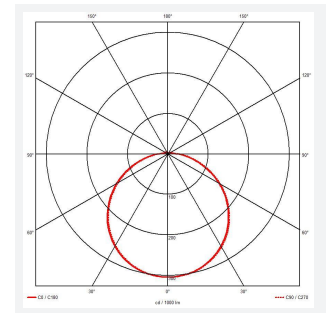

# Mercurial

Mercurial 2 IP54 2CCT White OCTO DALI-  
Code: AMER2/1/W/OCTO/DM3

Category	Bulkheads
Application	Ancillary, Commercial, Education, Healthcare, Hospitality, Outdoor, Retail
Specification	Architectural

## PRODUCT FEATURES

- Utility LED wall/ceiling luminaire suitable for education and commercial applications and ancillary areas
- Corridor function options available for effective reduction in energy consumption
- Clip in gear tray ensures quick installation
- CCT selectable between 3000K and 4000K and power selectable; offering a choice of 2 outputs, in one luminaire (AMER1/1/\*\* only)
- Side conduit entry covers retain sleek appearance when not in use

GENERAL INFORMATION	
Wattage	23W - 33W
Lumens Delivered	4700lm (4000K)
Lm/W	130lm/W (4000K)
Beam Angle	120
CRI	80
CCT	3000/4000K
Input	220/240V
Operating Temp	5°C - 40°C
SDCM	3

TECHNICAL INFORMATION	
Light Source	LED
Colour / Finish	White
IP Rating	IP54
Class Protection	2
Internal / External	Internal
Surface / Recessed / Suspended	Ceiling, Wall
Lumen Depreciation	L70 80,000h
Warranty (Years)	7
CE Mark	Yes
Diameter	500 mm