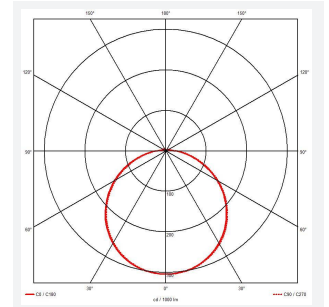

Mercurial

Mercurial 2 IP54 2CCT White OCTO DALI-
Code: AMER2/1/W/OCTO/DM3

Category	Bulkheads
Application	Ancillary, Commercial, Education, Healthcare, Hospitality, Outdoor, Retail
Specification	Architectural

PRODUCT FEATURES

- Utility LED wall/ceiling luminaire suitable for education and commercial applications and ancillary areas
- Corridor function options available for effective reduction in energy consumption
- Clip in gear tray ensures quick installation
- CCT selectable between 3000K and 4000K and power selectable; offering a choice of 2 outputs, in one luminaire (AMER1/1/** only)
- Side conduit entry covers retain sleek appearance when not in use

GENERAL INFORMATION	
Wattage	34W
Lumens Delivered	4700lm (4000K)
Lm/W	130lm/W (4000K)
Beam Angle	120
CRI	80
CCT	3000/4000K
Input	220-240V
Operating Temp	5°C - 40°C
SDCM	3

TECHNICAL INFORMATION	
Light Source	LED
Colour / Finish	White
IP Rating	IP54
Class Protection	2
Internal / External	Internal
Surface / Recessed / Suspended	Ceiling, Wall
Lumen Depreciation	L70 80,000h
Warranty (Years)	7
CE Mark	Yes
Diameter	500 mm