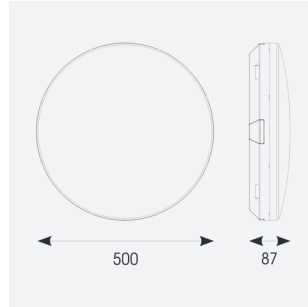

# Mercurial

Mercurial 2 IP54 2CCT White OCTO DALI-  
Code: AMER2/1/W/OCTO/DM3

<b>Category</b>	Bulkheads
<b>Application</b>	Ancillary, Commercial, Education, Healthcare, Hospitality, Outdoor, Retail
<b>Specification</b>	Architectural

## PRODUCT FEATURES

- Utility LED wall/ceiling luminaire suitable for education and commercial applications and ancillary areas
- Corridor function options available for effective reduction in energy consumption
- Clip in gear tray ensures quick installation
- CCT selectable between 3000K and 4000K and power selectable; offering a choice of 2 outputs, in one luminaire (AMER1/1/\*\* only)
- Side conduit entry covers retain sleek appearance when not in use

GENERAL INFORMATION	
Wattage	34W
Lumens Delivered	4700lm (4000K)
Lm/W	130lm/W (4000K)
Beam Angle	120
CRI	80
CCT	3000/4000K
Input	220-240V
Operating Temp	5°C - 40°C
SDCM	3

TECHNICAL INFORMATION	
Light Source	LED
Colour / Finish	White
IP Rating	IP54
Class Protection	2
Internal / External	Internal
Surface / Recessed / Suspended	Ceiling, Wall
Lumen Depreciation	L70 80,000h
Warranty (Years)	7
CE Mark	Yes
Diameter	500 mm