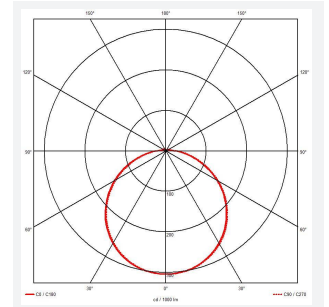

# Mercurial

Mercurial 2 IP54 2CCT White OCTO DALI-  
Code: AMER2/1/W/OCTO/DM3

<b>Category</b>	Bulkheads
<b>Application</b>	Ancillary, Commercial, Education, Healthcare, Hospitality, Outdoor, Retail
<b>Specification</b>	Architectural

## PRODUCT FEATURES

- Utility LED wall/ceiling luminaire suitable for education and commercial applications and ancillary areas
- Corridor function options available for effective reduction in energy consumption
- Clip in gear tray ensures quick installation
- CCT selectable between 3000K and 4000K and power selectable; offering a choice of 2 outputs, in one luminaire (AMER1/1/\*\* only)
- Side conduit entry covers retain sleek appearance when not in use

GENERAL INFORMATION	
Wattage	34W
Lumens Delivered	4700lm (4000K)
Lm/W	130lm/W (4000K)
Beam Angle	120
CRI	80
CCT	3000/4000K
Input	220-240V
Operating Temp	5°C - 40°C
SDCM	3

TECHNICAL INFORMATION	
Light Source	LED
Colour / Finish	White
IP Rating	IP54
Class Protection	2
Internal / External	Internal
Surface / Recessed / Suspended	Ceiling, Wall
Lumen Depreciation	L70 80,000h
Warranty (Years)	7
CE Mark	Yes
Diameter	500 mm