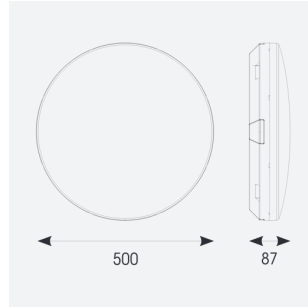

Mercurial

Mercurial 2 IP54 2CCT White OCTO DALI-
Code: AMER2/1/W/OCTO/DM3

Category	Bulkheads
Application	Ancillary, Commercial, Education, Healthcare, Hospitality, Outdoor, Retail
Specification	Architectural

PRODUCT FEATURES

- Utility LED wall/ceiling luminaire suitable for education and commercial applications and ancillary areas
- Corridor function options available for effective reduction in energy consumption
- Clip in gear tray ensures quick installation
- CCT selectable between 3000K and 4000K and power selectable; offering a choice of 2 outputs, in one luminaire (AMER1/1/** only)
- Side conduit entry covers retain sleek appearance when not in use

GENERAL INFORMATION	
Wattage	34W
Lumens Delivered	4700lm (4000K)
Lm/W	130lm/W (4000K)
Beam Angle	120
CRI	80
CCT	3000/4000K
Input	220-240V
Operating Temp	5°C - 40°C
SDCM	3

TECHNICAL INFORMATION	
Light Source	LED
Colour / Finish	White
IP Rating	IP54
Class Protection	2
Internal / External	Internal
Surface / Recessed / Suspended	Ceiling, Wall
Lumen Depreciation	L70 80,000h
Warranty (Years)	7
CE Mark	Yes
Diameter	500 mm