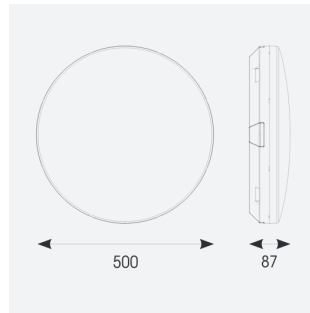

# Mercurial

Mercurial 2 IP54 2CCT White OCTO DALI-  
Code: AMER2/1/W/OCTO/DM3

Category	Bulkheads
Application	Ancillary, Commercial, Education, Healthcare, Hospitality, Outdoor, Retail
Specification	Architectural

## PRODUCT FEATURES

- Utility LED wall/ceiling luminaire suitable for education and commercial applications and ancillary areas
- Corridor function options available for effective reduction in energy consumption
- Clip in gear tray ensures quick installation
- CCT selectable between 3000K and 4000K and power selectable; offering a choice of 2 outputs, in one luminaire (AMER1/1/\*\* only)
- Side conduit entry covers retain sleek appearance when not in use

GENERAL INFORMATION	
Wattage	23W - 33W
Lumens Delivered	4700lm (4000K)
Lm/W	130lm/W (4000K)
Beam Angle	120
CRI	80
CCT	3000/4000K
Input	220/240V
Operating Temp	5°C - 40°C
SDCM	3

TECHNICAL INFORMATION	
Light Source	LED
Colour / Finish	White
IP Rating	IP54
Class Protection	2
Internal / External	Internal
Surface / Recessed / Suspended	Ceiling, Wall
Lumen Depreciation	L70 80,000h
Warranty (Years)	7
CE Mark	Yes
Diameter	500 mm