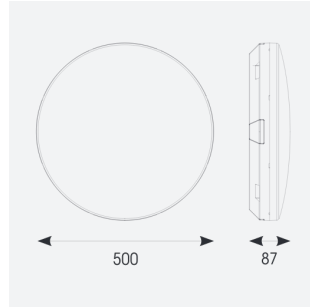

# Mercurial

Mercurial 2 IP54 2CCT White DALI-Emergency  
Code: AMER2/1/W/DM3

Category	Bulkheads
Application	Ancillary, Commercial, Education, Healthcare, Hospitality, Outdoor, Retail
Specification	Architectural

## PRODUCT FEATURES

- Utility LED wall/ceiling luminaire suitable for education and commercial applications and ancillary areas
- Corridor function options available for effective reduction in energy consumption
- Clip in gear tray ensures quick installation
- CCT selectable between 3000K and 4000K and power selectable; offering a choice of 2 outputs, in one luminaire (AMER1/1/\*\* only)
- Side conduit entry covers retain sleek appearance when not in use

GENERAL INFORMATION	
Wattage	34W
Lumens Delivered	4700lm (4000K)
Lm/W	130lm/W (4000K)
Beam Angle	120
CRI	80
CCT	3000/4000K
Input	220-240V
Operating Temp	5°C - 40°C
SDCM	3
Product Weight without Packaging	2.12 kg

TECHNICAL INFORMATION	
Light Source	LED
Colour / Finish	White
IP Rating	IP54
Class Protection	2
Internal / External	Internal
Surface / Recessed / Suspended	Ceiling, Wall
Lumen Depreciation	L70 80,000h
Warranty (Years)	7
CE Mark	Yes
Diameter	500 mm