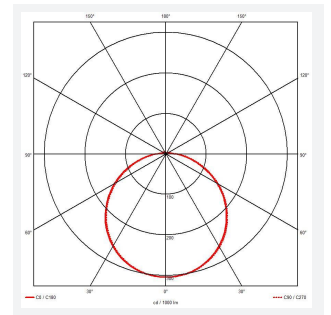

Mercurial

Mercurial 2 IP54 2CCT White DALI-Emergency
Code: AMER2/1/W/DM3

Category	Bulkheads
Application	Ancillary, Commercial, Education, Healthcare, Hospitality, Outdoor, Retail
Specification	Architectural

PRODUCT FEATURES

- Utility LED wall/ceiling luminaire suitable for education and commercial applications and ancillary areas
- Corridor function options available for effective reduction in energy consumption
- Clip in gear tray ensures quick installation
- CCT selectable between 3000K and 4000K and power selectable; offering a choice of 2 outputs, in one luminaire (AMER1/1/** only)
- Side conduit entry covers retain sleek appearance when not in use

GENERAL INFORMATION	
Wattage	23W - 33W
Lumens Delivered	4700lm (4000K)
Lm/W	130lm/W (4000K)
Beam Angle	120
CRI	80
CCT	3000/4000K
Input	220/240V
Operating Temp	5°C - 40°C
SDCM	3
Product Weight without Packaging	2.12 kg

TECHNICAL INFORMATION	
Light Source	LED
Colour / Finish	White
IP Rating	IP54
Class Protection	2
Internal / External	Internal
Surface / Recessed / Suspended	Ceiling, Wall
Lumen Depreciation	L70 80,000h
Warranty (Years)	7
CE Mark	Yes
Diameter	500 mm