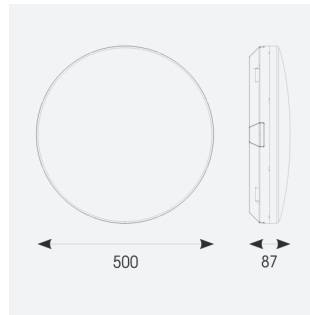

Mercurial

Mercurial 2 IP54 2CCT White DALI-Emergency
Code: AMER2/1/W/DM3

Category	Bulkheads
Application	Ancillary, Commercial, Education, Healthcare, Hospitality, Outdoor, Retail
Specification	Architectural

PRODUCT FEATURES

- Utility LED wall/ceiling luminaire suitable for education and commercial applications and ancillary areas
- Corridor function options available for effective reduction in energy consumption
- Clip in gear tray ensures quick installation
- CCT selectable between 3000K and 4000K and power selectable; offering a choice of 2 outputs, in one luminaire (AMER1/1/** only)
- Side conduit entry covers retain sleek appearance when not in use

GENERAL INFORMATION	
Wattage	23W - 33W
Lumens Delivered	4700lm (4000K)
Lm/W	130lm/W (4000K)
Beam Angle	120
CRI	80
CCT	3000/4000K
Input	220/240V
Operating Temp	5°C - 40°C
SDCM	3
Product Weight without Packaging	2.12 kg

TECHNICAL INFORMATION	
Light Source	LED
Colour / Finish	White
IP Rating	IP54
Class Protection	2
Internal / External	Internal
Surface / Recessed / Suspended	Ceiling, Wall
Lumen Depreciation	L70 80,000h
Warranty (Years)	7
CE Mark	Yes
Diameter	500 mm