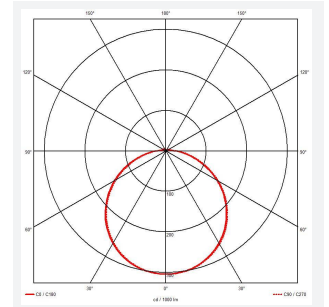

# Mercurial

Mercurial 2 IP54 2CCT White DALI-Emergency  
Code: AMER2/1/W/DM3

Category	Bulkheads
Application	Ancillary, Commercial, Education, Healthcare, Hospitality, Outdoor, Retail
Specification	Architectural

## PRODUCT FEATURES

- Utility LED wall/ceiling luminaire suitable for education and commercial applications and ancillary areas
- Corridor function options available for effective reduction in energy consumption
- Clip in gear tray ensures quick installation
- CCT selectable between 3000K and 4000K and power selectable; offering a choice of 2 outputs, in one luminaire (AMER1/1/\*\* only)
- Side conduit entry covers retain sleek appearance when not in use

GENERAL INFORMATION	
Wattage	34W
Lumens Delivered	4700lm (4000K)
Lm/W	130lm/W (4000K)
Beam Angle	120
CRI	80
CCT	3000/4000K
Input	220-240V
Operating Temp	5°C - 40°C
SDCM	3
Product Weight without Packaging	2.12 kg

TECHNICAL INFORMATION	
Light Source	LED
Colour / Finish	White
IP Rating	IP54
Class Protection	2
Internal / External	Internal
Surface / Recessed / Suspended	Ceiling, Wall
Lumen Depreciation	L70 80,000h
Warranty (Years)	7
CE Mark	Yes
Diameter	500 mm