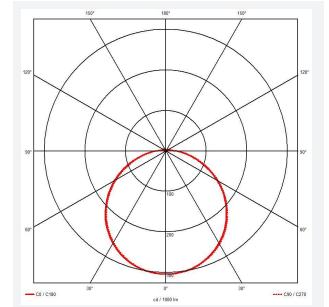

# Mercurial

Mercurial 2 IP54 2CCT White DALI-Emergency  
Code: AMER2/1/W/DM3

<b>Category</b>	Bulkheads
<b>Application</b>	Ancillary, Commercial, Education, Healthcare, Hospitality, Outdoor, Retail
<b>Specification</b>	Architectural

## PRODUCT FEATURES

- Utility LED wall/ceiling luminaire suitable for education and commercial applications and ancillary areas
- Corridor function options available for effective reduction in energy consumption
- Clip in gear tray ensures quick installation
- CCT selectable between 3000K and 4000K and power selectable; offering a choice of 2 outputs, in one luminaire (AMER1/1/\*\* only)
- Side conduit entry covers retain sleek appearance when not in use

GENERAL INFORMATION	
Wattage	34W
Lumens Delivered	4700lm (4000K)
Lm/W	130lm/W (4000K)
Beam Angle	120
CRI	80
CCT	3000/4000K
Input	220-240V
Operating Temp	5°C - 40°C
SDCM	3
Product Weight without Packaging	2.12 kg

TECHNICAL INFORMATION	
Light Source	LED
Colour / Finish	White
IP Rating	IP54
Class Protection	2
Internal / External	Internal
Surface / Recessed / Suspended	Ceiling, Wall
Lumen Depreciation	L70 80,000h
Warranty (Years)	7
CE Mark	Yes
Diameter	500 mm