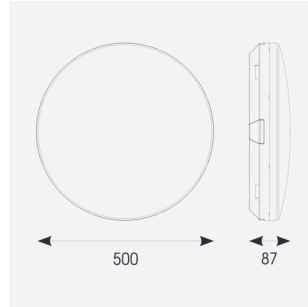

# Mercurial

Mercurial 2 IP54 2CCT White DALI-Emergency  
Code: AMER2/1/W/DM3

<b>Category</b>	Bulkheads
<b>Application</b>	Ancillary, Commercial, Education, Healthcare, Hospitality, Outdoor, Retail
<b>Specification</b>	Architectural

## PRODUCT FEATURES

- Utility LED wall/ceiling luminaire suitable for education and commercial applications and ancillary areas
- Corridor function options available for effective reduction in energy consumption
- Clip in gear tray ensures quick installation
- CCT selectable between 3000K and 4000K and power selectable; offering a choice of 2 outputs, in one luminaire (AMER1/1/\*\* only)
- Side conduit entry covers retain sleek appearance when not in use

GENERAL INFORMATION	
Wattage	34W
Lumens Delivered	4700lm (4000K)
Lm/W	130lm/W (4000K)
Beam Angle	120
CRI	80
CCT	3000/4000K
Input	220-240V
Operating Temp	5°C - 40°C
SDCM	3
Product Weight without Packaging	2.12 kg

TECHNICAL INFORMATION	
Light Source	LED
Colour / Finish	White
IP Rating	IP54
Class Protection	2
Internal / External	Internal
Surface / Recessed / Suspended	Ceiling, Wall
Lumen Depreciation	L70 80,000h
Warranty (Years)	7
CE Mark	Yes
Diameter	500 mm