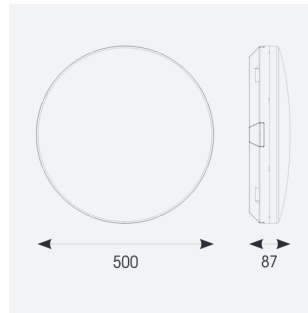

Mercurial

Mercurial 2 IP54 2CCT White 1-10V
Code: AMER2/1/W/DD4

Category	Bulkheads
Application	Ancillary, Commercial, Education, Healthcare, Hospitality, Outdoor, Retail
Specification	Architectural

PRODUCT FEATURES

- Utility LED wall/ceiling luminaire suitable for education and commercial applications and ancillary areas
- Corridor function options available for effective reduction in energy consumption
- Clip in gear tray ensures quick installation
- CCT selectable between 3000K and 4000K and power selectable; offering a choice of 2 outputs, in one luminaire (AMER1/1/** only)
- Side conduit entry covers retain sleek appearance when not in use

GENERAL INFORMATION	
Wattage	34W
Lumens Delivered	4700lm (4000K)
Lm/W	130lm/W (4000K)
Beam Angle	120
CRI	80
CCT	3000/4000K
Input	220-240V
Operating Temp	-20°C - 40°C
SDCM	3
Product Weight without Packaging	2.12 kg

TECHNICAL INFORMATION	
Light Source	LED
Colour / Finish	White
IP Rating	IP54
Class Protection	2
Internal / External	Internal
Surface / Recessed / Suspended	Ceiling, Wall
Lumen Depreciation	L70 80,000h
Warranty (Years)	7
CE Mark	Yes
Diameter	500 mm