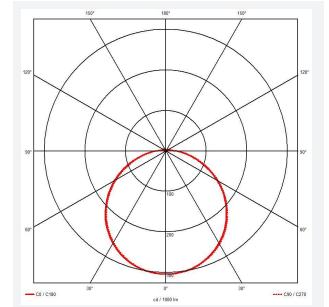

Mercurial

Mercurial 2 IP54 2CCT White 1-10V
Code: AMER2/1/W/DD4

Category	Bulkheads
Application	Ancillary, Commercial, Education, Healthcare, Hospitality, Outdoor, Retail
Specification	Architectural

PRODUCT FEATURES

- Utility LED wall/ceiling luminaire suitable for education and commercial applications and ancillary areas
- Corridor function options available for effective reduction in energy consumption
- Clip in gear tray ensures quick installation
- CCT selectable between 3000K and 4000K and power selectable; offering a choice of 2 outputs, in one luminaire (AMER1/1/** only)
- Side conduit entry covers retain sleek appearance when not in use

GENERAL INFORMATION	
Wattage	23W - 33W
Lumens Delivered	4700lm (4000K)
Lm/W	130lm/W (4000K)
Beam Angle	120
CRI	80
CCT	3000/4000K
Input	220/240V
Operating Temp	-20°C - 40°C
SDCM	3
Product Weight without Packaging	2.12 kg

TECHNICAL INFORMATION	
Light Source	LED
Colour / Finish	White
IP Rating	IP54
Class Protection	2
Internal / External	Internal
Surface / Recessed / Suspended	Ceiling, Wall
Lumen Depreciation	L70 80,000h
Warranty (Years)	7
CE Mark	Yes
Diameter	500 mm