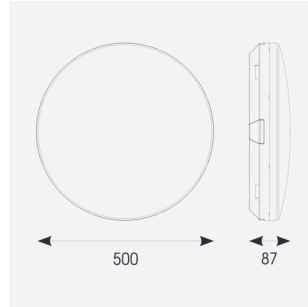

Mercurial

Mercurial 2 IP54 2CCT White 1-10V
Code: AMER2/1/W/DD4

Category	Bulkheads
Application	Ancillary, Commercial, Education, Healthcare, Hospitality, Outdoor, Retail
Specification	Architectural

PRODUCT FEATURES

- Utility LED wall/ceiling luminaire suitable for education and commercial applications and ancillary areas
- Corridor function options available for effective reduction in energy consumption
- Clip in gear tray ensures quick installation
- CCT selectable between 3000K and 4000K and power selectable; offering a choice of 2 outputs, in one luminaire (AMER1/1/** only)
- Side conduit entry covers retain sleek appearance when not in use

GENERAL INFORMATION	
Wattage	23W - 33W
Lumens Delivered	4700lm (4000K)
Lm/W	130lm/W (4000K)
Beam Angle	120
CRI	80
CCT	3000/4000K
Input	220/240V
Operating Temp	-20°C - 40°C
SDCM	3
Product Weight without Packaging	2.12 kg

TECHNICAL INFORMATION	
Light Source	LED
Colour / Finish	White
IP Rating	IP54
Class Protection	2
Internal / External	Internal
Surface / Recessed / Suspended	Ceiling, Wall
Lumen Depreciation	L70 80,000h
Warranty (Years)	7
CE Mark	Yes
Diameter	500 mm