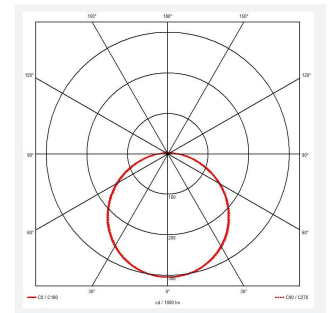

Mercurial

Mercurial 2 IP54 2CCT White 1-10V
Code: AMER2/1/W/DD4

Category	Bulkheads
Application	Ancillary, Commercial, Education, Healthcare, Hospitality, Outdoor, Retail
Specification	Architectural

PRODUCT FEATURES

- Utility LED wall/ceiling luminaire suitable for education and commercial applications and ancillary areas
- Corridor function options available for effective reduction in energy consumption
- Clip in gear tray ensures quick installation
- CCT selectable between 3000K and 4000K and power selectable; offering a choice of 2 outputs, in one luminaire (AMER1/1/** only)
- Side conduit entry covers retain sleek appearance when not in use

GENERAL INFORMATION	
Wattage	34W
Lumens Delivered	4700lm (4000K)
Lm/W	130lm/W (4000K)
Beam Angle	120
CRI	80
CCT	3000/4000K
Input	220-240V
Operating Temp	-20°C - 40°C
SDCM	3
Product Weight without Packaging	2.12 kg

TECHNICAL INFORMATION	
Light Source	LED
Colour / Finish	White
IP Rating	IP54
Class Protection	2
Internal / External	Internal
Surface / Recessed / Suspended	Ceiling, Wall
Lumen Depreciation	L70 80,000h
Warranty (Years)	7
CE Mark	Yes
Diameter	500 mm