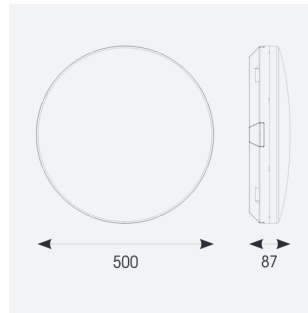

# Mercurial

Mercurial 2 IP54 2CCT White 1-10V Self-Test  
Code: AMER2/1/W/DD4/SM3

Category	Bulkheads
Application	Ancillary, Commercial, Education, Healthcare, Hospitality, Outdoor, Retail
Specification	Architectural

## PRODUCT FEATURES

- Utility LED wall/ceiling luminaire suitable for education and commercial applications and ancillary areas
- Corridor function options available for effective reduction in energy consumption
- Clip in gear tray ensures quick installation
- CCT selectable between 3000K and 4000K and power selectable; offering a choice of 2 outputs, in one luminaire (AMER1/1/\*\* only)
- Side conduit entry covers retain sleek appearance when not in use

GENERAL INFORMATION	
Wattage	34W
Lumens Delivered	4700lm (4000K)
Lm/W	130lm/W (4000K)
Beam Angle	120
CRI	80
CCT	3000/4000K
Input	220-240V
Operating Temp	5°C - 40°C
SDCM	3

TECHNICAL INFORMATION	
Light Source	LED
Colour / Finish	White
IP Rating	IP54
Class Protection	2
Internal / External	Internal
Surface / Recessed / Suspended	Ceiling, Wall
Lumen Depreciation	L70 80,000h
Warranty (Years)	7
CE Mark	Yes
Diameter	500 mm