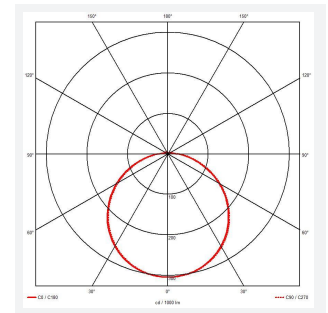

# Mercurial

Mercurial 2 IP54 2CCT White 1-10V Self-Test  
Code: AMER2/1/W/DD4/SM3

Category	Bulkheads
Application	Ancillary, Commercial, Education, Healthcare, Hospitality, Outdoor, Retail
Specification	Architectural

## PRODUCT FEATURES

- Utility LED wall/ceiling luminaire suitable for education and commercial applications and ancillary areas
- Corridor function options available for effective reduction in energy consumption
- Clip in gear tray ensures quick installation
- CCT selectable between 3000K and 4000K and power selectable; offering a choice of 2 outputs, in one luminaire (AMER1/1/\*\* only)
- Side conduit entry covers retain sleek appearance when not in use

GENERAL INFORMATION	
Wattage	34W
Lumens Delivered	4700lm (4000K)
Lm/W	130lm/W (4000K)
Beam Angle	120
CRI	80
CCT	3000/4000K
Input	220-240V
Operating Temp	5°C - 40°C
SDCM	3

TECHNICAL INFORMATION	
Light Source	LED
Colour / Finish	White
IP Rating	IP54
Class Protection	2
Internal / External	Internal
Surface / Recessed / Suspended	Ceiling, Wall
Lumen Depreciation	L70 80,000h
Warranty (Years)	7
CE Mark	Yes
Diameter	500 mm