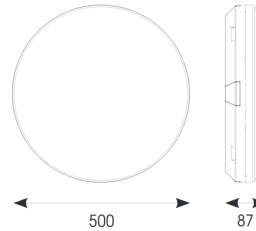

Mercurial

Mercurial 2 IP54 2CCT White 1-10V Self-Test
Code: AMER2/1/W/DD4/SM3

Category	Bulkheads
Application	Ancillary, Commercial, Education, Healthcare, Hospitality, Outdoor, Retail
Specification	Architectural

- Utility LED wall/ceiling luminaire suitable for education and commercial applications and ancillary areas
- Corridor function options available for effective reduction in energy consumption
- Clip in gear tray ensures quick installation
- CCT selectable between 3000K and 4000K and power selectable; offering a choice of 2 outputs, in one luminaire (AMER1/1/** only)
- Side conduit entry covers retain sleek appearance when not in use

GENERAL INFORMATION	
Wattage	23W/34W
Lumens Delivered	3200 - 4700lm (4000K)
Lm/W	140lm/W (4000K)
Beam Angle	120
CRI	80
CCT	3000/4000K
Input	220-240V
Operating Temp	5°C - 40°C
SDCM	3

TECHNICAL INFORMATION	
Light Source	LED
Colour / Finish	White
IP Rating	IP54
Class Protection	2
Internal / External	Internal
Surface / Recessed / Suspended	Ceiling, Wall
Lumen Depreciation	L70 80,000h
Warranty (Years)	7
CE Mark	Yes
Diameter	500 mm