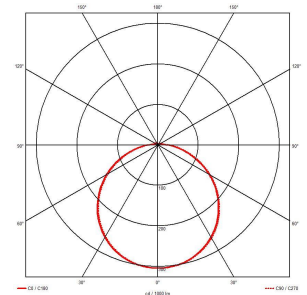

Mercurial

Mercurial 2 IP54 2CCT White 1-10V Self-Test
Code: AMER2/1/W/DD4/SM3

Category	Bulkheads
Application	Ancillary, Commercial, Education, Healthcare, Hospitality, Outdoor, Retail
Specification	Architectural

- Utility LED wall/ceiling luminaire suitable for education and commercial applications and ancillary areas
- Corridor function options available for effective reduction in energy consumption
- Clip in gear tray ensures quick installation
- CCT selectable between 3000K and 4000K and power selectable; offering a choice of 2 outputs, in one luminaire (AMER1/1/** only)
- Side conduit entry covers retain sleek appearance when not in use

GENERAL INFORMATION	
Wattage	23W/34W
Lumens Delivered	3200 - 4700lm (4000K)
Lm/W	140lm/W (4000K)
Beam Angle	120
CRI	80
CCT	3000/4000K
Input	220-240V
Operating Temp	5°C - 40°C
SDCM	3

TECHNICAL INFORMATION	
Light Source	LED
Colour / Finish	White
IP Rating	IP54
Class Protection	2
Internal / External	Internal
Surface / Recessed / Suspended	Ceiling, Wall
Lumen Depreciation	L70 80,000h
Warranty (Years)	7
CE Mark	Yes
Diameter	500 mm