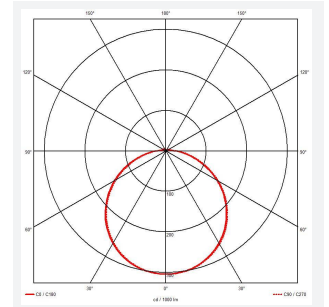

Mercurial

Mercurial 2 IP54 2CCT White 1-10V DALI-
Code: AMER2/1/W/DD4/DM3

Category	Bulkheads
Application	Ancillary, Commercial, Education, Healthcare, Hospitality, Outdoor, Retail
Specification	Architectural

PRODUCT FEATURES

- Utility LED wall/ceiling luminaire suitable for education and commercial applications and ancillary areas
- Corridor function options available for effective reduction in energy consumption
- Clip in gear tray ensures quick installation
- CCT selectable between 3000K and 4000K and power selectable; offering a choice of 2 outputs, in one luminaire (AMER1/1/** only)
- Side conduit entry covers retain sleek appearance when not in use

GENERAL INFORMATION	
Wattage	23W - 33W
Lumens Delivered	4700lm (4000K)
Lm/W	130lm/W (4000K)
Beam Angle	120
CRI	80
CCT	3000/4000K
Input	220/240V
Operating Temp	5°C - 40°C
SDCM	3

TECHNICAL INFORMATION	
Light Source	LED
Colour / Finish	White
IP Rating	IP54
Class Protection	2
Internal / External	Internal
Surface / Recessed / Suspended	Ceiling, Wall
Lumen Depreciation	L70 80,000h
Warranty (Years)	7
CE Mark	Yes
Diameter	500 mm