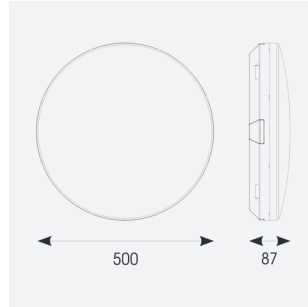

Mercurial

Mercurial 2 IP54 2CCT White 1-10V DALI-
Code: AMER2/1/W/DD4/DM3

Category	Bulkheads
Application	Ancillary, Commercial, Education, Healthcare, Hospitality, Outdoor, Retail
Specification	Architectural

PRODUCT FEATURES

- Utility LED wall/ceiling luminaire suitable for education and commercial applications and ancillary areas
- Corridor function options available for effective reduction in energy consumption
- Clip in gear tray ensures quick installation
- CCT selectable between 3000K and 4000K and power selectable; offering a choice of 2 outputs, in one luminaire (AMER1/1/** only)
- Side conduit entry covers retain sleek appearance when not in use

GENERAL INFORMATION	
Wattage	23W - 33W
Lumens Delivered	4700lm (4000K)
Lm/W	130lm/W (4000K)
Beam Angle	120
CRI	80
CCT	3000/4000K
Input	220/240V
Operating Temp	5°C - 40°C
SDCM	3

TECHNICAL INFORMATION	
Light Source	LED
Colour / Finish	White
IP Rating	IP54
Class Protection	2
Internal / External	Internal
Surface / Recessed / Suspended	Ceiling, Wall
Lumen Depreciation	L70 80,000h
Warranty (Years)	7
CE Mark	Yes
Diameter	500 mm