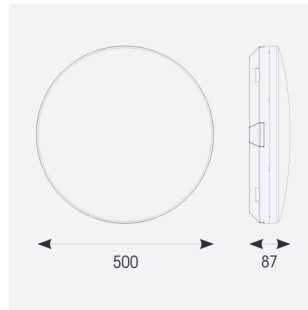

# Mercurial

Mercurial 2 IP54 2CCT White DALI  
Code: AMER2/1/W/DD3

Category	Bulkheads
Application	Ancillary, Commercial, Education, Healthcare, Hospitality, Outdoor, Retail
Specification	Architectural

## PRODUCT FEATURES

- Utility LED wall/ceiling luminaire suitable for education and commercial applications and ancillary areas
- Corridor function options available for effective reduction in energy consumption
- Clip in gear tray ensures quick installation
- CCT selectable between 3000K and 4000K and power selectable; offering a choice of 2 outputs, in one luminaire (AMER1/1/\*\* only)
- Side conduit entry covers retain sleek appearance when not in use

GENERAL INFORMATION	
Wattage	23W - 33W
Lumens Delivered	4700lm (4000K)
Lm/W	130lm/W (4000K)
Beam Angle	120
CRI	80
CCT	3000/4000K
Input	220/240V
Operating Temp	-20°C - 40°C
SDCM	3
Product Weight without Packaging	2.12 kg

TECHNICAL INFORMATION	
Light Source	LED
Colour / Finish	White
IP Rating	IP54
Class Protection	2
Internal / External	Internal
Surface / Recessed / Suspended	Ceiling, Wall
Lumen Depreciation	L70 80,000h
Warranty (Years)	7
CE Mark	Yes
Diameter	500 mm