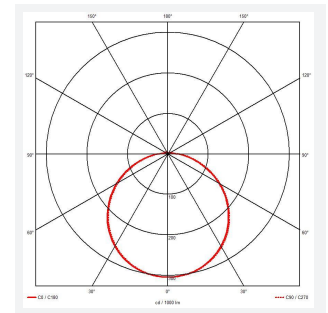

Mercurial

Mercurial 2 IP54 2CCT White DALI
Code: AMER2/1/W/DD3

Category	Bulkheads
Application	Ancillary, Commercial, Education, Healthcare, Hospitality, Outdoor, Retail
Specification	Architectural

PRODUCT FEATURES

- Utility LED wall/ceiling luminaire suitable for education and commercial applications and ancillary areas
- Corridor function options available for effective reduction in energy consumption
- Clip in gear tray ensures quick installation
- CCT selectable between 3000K and 4000K and power selectable; offering a choice of 2 outputs, in one luminaire (AMER1/1/** only)
- Side conduit entry covers retain sleek appearance when not in use

GENERAL INFORMATION	
Wattage	34W
Lumens Delivered	4700lm (4000K)
Lm/W	130lm/W (4000K)
Beam Angle	120
CRI	80
CCT	3000/4000K
Input	220-240V
Operating Temp	-20°C - 40°C
SDCM	3
Product Weight without Packaging	2.12 kg

TECHNICAL INFORMATION	
Light Source	LED
Colour / Finish	White
IP Rating	IP54
Class Protection	2
Internal / External	Internal
Surface / Recessed / Suspended	Ceiling, Wall
Lumen Depreciation	L70 80,000h
Warranty (Years)	7
CE Mark	Yes
Diameter	500 mm