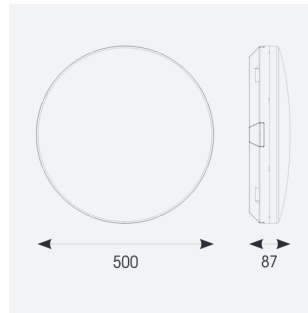

Mercurial

Mercurial 2 IP54 2CCT White DALI
Code: AMER2/1/W/DD3

Category	Bulkheads
Application	Ancillary, Commercial, Education, Healthcare, Hospitality, Outdoor, Retail
Specification	Architectural

PRODUCT FEATURES

- Utility LED wall/ceiling luminaire suitable for education and commercial applications and ancillary areas
- Corridor function options available for effective reduction in energy consumption
- Clip in gear tray ensures quick installation
- CCT selectable between 3000K and 4000K and power selectable; offering a choice of 2 outputs, in one luminaire (AMER1/1/** only)
- Side conduit entry covers retain sleek appearance when not in use

GENERAL INFORMATION	
Wattage	34W
Lumens Delivered	4700lm (4000K)
Lm/W	130lm/W (4000K)
Beam Angle	120
CRI	80
CCT	3000/4000K
Input	220-240V
Operating Temp	-20°C - 40°C
SDCM	3
Product Weight without Packaging	2.12 kg

TECHNICAL INFORMATION	
Light Source	LED
Colour / Finish	White
IP Rating	IP54
Class Protection	2
Internal / External	Internal
Surface / Recessed / Suspended	Ceiling, Wall
Lumen Depreciation	L70 80,000h
Warranty (Years)	7
CE Mark	Yes
Diameter	500 mm