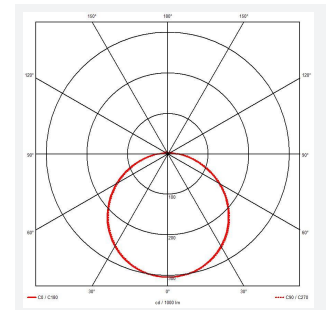

# Mercurial

Mercurial 2 IP54 2CCT White DALI  
Code: AMER2/1/W/DD3

Category	Bulkheads
Application	Ancillary, Commercial, Education, Healthcare, Hospitality, Outdoor, Retail
Specification	Architectural

## PRODUCT FEATURES

- Utility LED wall/ceiling luminaire suitable for education and commercial applications and ancillary areas
- Corridor function options available for effective reduction in energy consumption
- Clip in gear tray ensures quick installation
- CCT selectable between 3000K and 4000K and power selectable; offering a choice of 2 outputs, in one luminaire (AMER1/1/\*\* only)
- Side conduit entry covers retain sleek appearance when not in use

GENERAL INFORMATION	
Wattage	23W - 33W
Lumens Delivered	4700lm (4000K)
Lm/W	130lm/W (4000K)
Beam Angle	120
CRI	80
CCT	3000/4000K
Input	220/240V
Operating Temp	-20°C - 40°C
SDCM	3
Product Weight without Packaging	2.12 kg

TECHNICAL INFORMATION	
Light Source	LED
Colour / Finish	White
IP Rating	IP54
Class Protection	2
Internal / External	Internal
Surface / Recessed / Suspended	Ceiling, Wall
Lumen Depreciation	L70 80,000h
Warranty (Years)	7
CE Mark	Yes
Diameter	500 mm