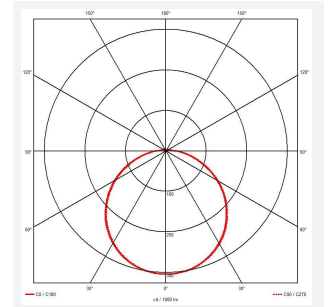

# Mercurial

Mercurial 2 IP54 2CCT White DALI DALI-  
Code: AMER2/1/W/DD3/DM3

Category	Bulkheads
Application	Ancillary, Commercial, Education, Healthcare, Hospitality, Outdoor, Retail
Specification	Architectural

## PRODUCT FEATURES

- Utility LED wall/ceiling luminaire suitable for education and commercial applications and ancillary areas
- Corridor function options available for effective reduction in energy consumption
- Clip in gear tray ensures quick installation
- CCT selectable between 3000K and 4000K and power selectable; offering a choice of 2 outputs, in one luminaire (AMER1/1/\*\* only)
- Side conduit entry covers retain sleek appearance when not in use

GENERAL INFORMATION	
Wattage	34W
Lumens Delivered	4700lm (4000K)
Lm/W	130lm/W (4000K)
Beam Angle	120
CRI	80
CCT	3000/4000K
Input	220-240V
Operating Temp	5°C - 40°C
SDCM	3
Product Weight without Packaging	2.12 kg

TECHNICAL INFORMATION	
Light Source	LED
Colour / Finish	White
IP Rating	IP54
Class Protection	2
Internal / External	Internal
Surface / Recessed / Suspended	Ceiling, Wall
Lumen Depreciation	L70 80,000h
Warranty (Years)	7
CE Mark	Yes
Diameter	500 mm