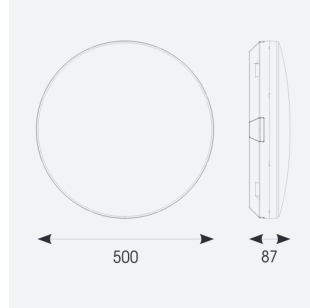

# Mercurial

Mercurial 2 IP54 2CCT White DALI DALI-  
Code: AMER2/1/W/DD3/DM3

Category	Bulkheads
Application	Ancillary, Commercial, Education, Healthcare, Hospitality, Outdoor, Retail
Specification	Architectural

## PRODUCT FEATURES

- Utility LED wall/ceiling luminaire suitable for education and commercial applications and ancillary areas
- Corridor function options available for effective reduction in energy consumption
- Clip in gear tray ensures quick installation
- CCT selectable between 3000K and 4000K and power selectable; offering a choice of 2 outputs, in one luminaire (AMER1/1/\*\* only)
- Side conduit entry covers retain sleek appearance when not in use

GENERAL INFORMATION	
Wattage	23W - 33W
Lumens Delivered	4700lm (4000K)
Lm/W	130lm/W (4000K)
Beam Angle	120
CRI	80
CCT	3000/4000K
Input	220/240V
Operating Temp	5°C - 40°C
SDCM	3
Product Weight without Packaging	2.12 kg

TECHNICAL INFORMATION	
Light Source	LED
Colour / Finish	White
IP Rating	IP54
Class Protection	2
Internal / External	Internal
Surface / Recessed / Suspended	Ceiling, Wall
Lumen Depreciation	L70 80,000h
Warranty (Years)	7
CE Mark	Yes
Diameter	500 mm