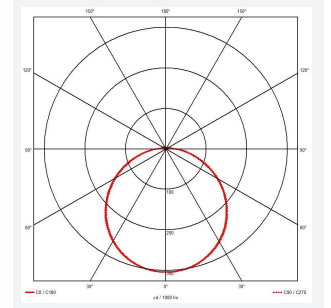

# Mercurial

Mercurial 2 IP54 2CCT White DALI DALI-  
Code: AMER2/1/W/DD3/DM3

Category	Bulkheads
Application	Ancillary, Commercial, Education, Healthcare, Hospitality, Outdoor, Retail
Specification	Architectural

## PRODUCT FEATURES

- Utility LED wall/ceiling luminaire suitable for education and commercial applications and ancillary areas
- Corridor function options available for effective reduction in energy consumption
- Clip in gear tray ensures quick installation
- CCT selectable between 3000K and 4000K and power selectable; offering a choice of 2 outputs, in one luminaire (AMER1/1/\*\* only)
- Side conduit entry covers retain sleek appearance when not in use

GENERAL INFORMATION	
Wattage	23W - 33W
Lumens Delivered	4700lm (4000K)
Lm/W	130lm/W (4000K)
Beam Angle	120
CRI	80
CCT	3000/4000K
Input	220/240V
Operating Temp	5°C - 40°C
SDCM	3
Product Weight without Packaging	2.12 kg

TECHNICAL INFORMATION	
Light Source	LED
Colour / Finish	White
IP Rating	IP54
Class Protection	2
Internal / External	Internal
Surface / Recessed / Suspended	Ceiling, Wall
Lumen Depreciation	L70 80,000h
Warranty (Years)	7
CE Mark	Yes
Diameter	500 mm