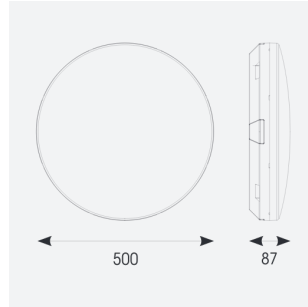

# Mercurial

Mercurial 2 IP54 2CCT White DALI DALI-  
Code: AMER2/1/W/DD3/DM3

Category	Bulkheads
Application	Ancillary, Commercial, Education, Healthcare, Hospitality, Outdoor, Retail
Specification	Architectural

## PRODUCT FEATURES

- Utility LED wall/ceiling luminaire suitable for education and commercial applications and ancillary areas
- Corridor function options available for effective reduction in energy consumption
- Clip in gear tray ensures quick installation
- CCT selectable between 3000K and 4000K and power selectable; offering a choice of 2 outputs, in one luminaire (AMER1/1/\*\* only)
- Side conduit entry covers retain sleek appearance when not in use

GENERAL INFORMATION	
Wattage	34W
Lumens Delivered	4700lm (4000K)
Lm/W	130lm/W (4000K)
Beam Angle	120
CRI	80
CCT	3000/4000K
Input	220-240V
Operating Temp	5°C - 40°C
SDCM	3
Product Weight without Packaging	2.12 kg

TECHNICAL INFORMATION	
Light Source	LED
Colour / Finish	White
IP Rating	IP54
Class Protection	2
Internal / External	Internal
Surface / Recessed / Suspended	Ceiling, Wall
Lumen Depreciation	L70 80,000h
Warranty (Years)	7
CE Mark	Yes
Diameter	500 mm