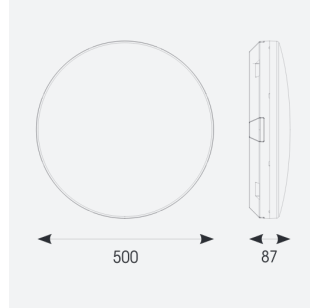

Mercurial

Mercurial 2 IP54 2CCT White Switch Dim
Code: AMER2/1/W/DD1

Category	Bulkheads
Application	Ancillary, Commercial, Education, Healthcare, Hospitality, Outdoor, Retail
Specification	Architectural

PRODUCT FEATURES

- Utility LED wall/ceiling luminaire suitable for education and commercial applications and ancillary areas
- Corridor function options available for effective reduction in energy consumption
- Clip in gear tray ensures quick installation
- CCT selectable between 3000K and 4000K and power selectable; offering a choice of 2 outputs, in one luminaire (AMER1/1/** only)
- Side conduit entry covers retain sleek appearance when not in use

GENERAL INFORMATION	
Wattage	23W - 33W
Lumens Delivered	4700lm (4000K)
Lm/W	130lm/W (4000K)
Beam Angle	120
CRI	80
CCT	3000/4000K
Input	220/240V
Operating Temp	-20°C - 40°C
SDCM	3
Product Weight without Packaging	2.05 kg

TECHNICAL INFORMATION	
Light Source	LED
Colour / Finish	White
IP Rating	IP54
Class Protection	2
Internal / External	Internal
Surface / Recessed / Suspended	Ceiling, Wall
Lumen Depreciation	L70 80,000h
Warranty (Years)	7
CE Mark	Yes
Diameter	500 mm