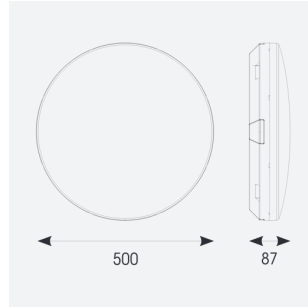

Mercurial

Mercurial 2 IP54 2CCT White Switch Dim
Code: AMER2/1/W/DD1

Category	Bulkheads
Application	Ancillary, Commercial, Education, Healthcare, Hospitality, Outdoor, Retail
Specification	Architectural

PRODUCT FEATURES

- Utility LED wall/ceiling luminaire suitable for education and commercial applications and ancillary areas
- Corridor function options available for effective reduction in energy consumption
- Clip in gear tray ensures quick installation
- CCT selectable between 3000K and 4000K and power selectable; offering a choice of 2 outputs, in one luminaire (AMER1/1/** only)
- Side conduit entry covers retain sleek appearance when not in use

GENERAL INFORMATION	
Wattage	34W
Lumens Delivered	4700lm (4000K)
Lm/W	130lm/W (4000K)
Beam Angle	120
CRI	80
CCT	3000/4000K
Input	220-240V
Operating Temp	-20°C - 40°C
SDCM	3
Product Weight without Packaging	2.05 kg

TECHNICAL INFORMATION	
Light Source	LED
Colour / Finish	White
IP Rating	IP54
Class Protection	2
Internal / External	Internal
Surface / Recessed / Suspended	Ceiling, Wall
Lumen Depreciation	L70 80,000h
Warranty (Years)	7
CE Mark	Yes
Diameter	500 mm