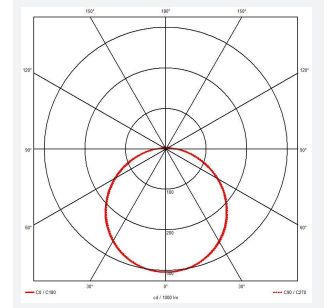

Mercurial

Mercurial 2 IP54 2CCT White Switch Dim
Code: AMER2/1/W/DD1

Category	Bulkheads
Application	Ancillary, Commercial, Education, Healthcare, Hospitality, Outdoor, Retail
Specification	Architectural

PRODUCT FEATURES

- Utility LED wall/ceiling luminaire suitable for education and commercial applications and ancillary areas
- Corridor function options available for effective reduction in energy consumption
- Clip in gear tray ensures quick installation
- CCT selectable between 3000K and 4000K and power selectable; offering a choice of 2 outputs, in one luminaire (AMER1/1/** only)
- Side conduit entry covers retain sleek appearance when not in use

GENERAL INFORMATION	
Wattage	23W - 33W
Lumens Delivered	4700lm (4000K)
Lm/W	130lm/W (4000K)
Beam Angle	120
CRI	80
CCT	3000/4000K
Input	220/240V
Operating Temp	-20°C - 40°C
SDCM	3
Product Weight without Packaging	2.05 kg

TECHNICAL INFORMATION	
Light Source	LED
Colour / Finish	White
IP Rating	IP54
Class Protection	2
Internal / External	Internal
Surface / Recessed / Suspended	Ceiling, Wall
Lumen Depreciation	L70 80,000h
Warranty (Years)	7
CE Mark	Yes
Diameter	500 mm