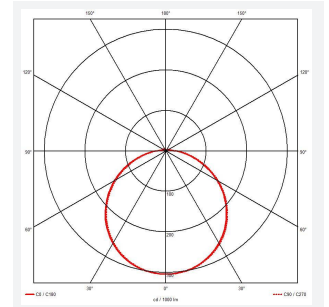

Mercurial

Mercurial 2 IP54 2CCT White Switch Dim
Code: AMER2/1/W/DD1

Category	Bulkheads
Application	Ancillary, Commercial, Education, Healthcare, Hospitality, Outdoor, Retail
Specification	Architectural

PRODUCT FEATURES

- Utility LED wall/ceiling luminaire suitable for education and commercial applications and ancillary areas
- Corridor function options available for effective reduction in energy consumption
- Clip in gear tray ensures quick installation
- CCT selectable between 3000K and 4000K and power selectable; offering a choice of 2 outputs, in one luminaire (AMER1/1/** only)
- Side conduit entry covers retain sleek appearance when not in use

GENERAL INFORMATION	
Wattage	34W
Lumens Delivered	4700lm (4000K)
Lm/W	130lm/W (4000K)
Beam Angle	120
CRI	80
CCT	3000/4000K
Input	220-240V
Operating Temp	-20°C - 40°C
SDCM	3
Product Weight without Packaging	2.05 kg

TECHNICAL INFORMATION	
Light Source	LED
Colour / Finish	White
IP Rating	IP54
Class Protection	2
Internal / External	Internal
Surface / Recessed / Suspended	Ceiling, Wall
Lumen Depreciation	L70 80,000h
Warranty (Years)	7
CE Mark	Yes
Diameter	500 mm