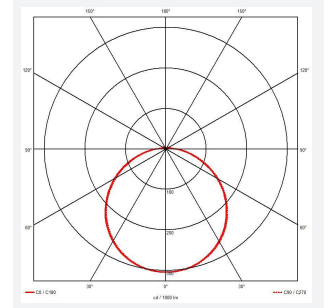

# Mercurial

Mercurial 2 IP54 2CCT White Switch Dim DALI-  
Code: AMER2/1/W/DD1/DM3

Category	Bulkheads
Application	Ancillary, Commercial, Education, Healthcare, Hospitality, Outdoor, Retail
Specification	Architectural

## PRODUCT FEATURES

- Utility LED wall/ceiling luminaire suitable for education and commercial applications and ancillary areas
- Corridor function options available for effective reduction in energy consumption
- Clip in gear tray ensures quick installation
- CCT selectable between 3000K and 4000K and power selectable; offering a choice of 2 outputs, in one luminaire (AMER1/1/\*\* only)
- Side conduit entry covers retain sleek appearance when not in use

GENERAL INFORMATION	
Wattage	34W
Lumens Delivered	4700lm (4000K)
Lm/W	130lm/W (4000K)
Beam Angle	120
CRI	80
CCT	3000/4000K
Input	220-240V
Operating Temp	5°C - 40°C
SDCM	3

TECHNICAL INFORMATION	
Light Source	LED
Colour / Finish	White
IP Rating	IP54
Class Protection	2
Internal / External	Internal
Surface / Recessed / Suspended	Ceiling, Wall
Lumen Depreciation	L70 80,000h
Warranty (Years)	7
CE Mark	Yes
Diameter	500 mm