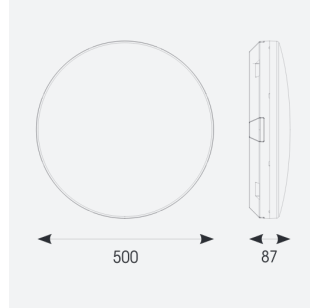

# Mercurial

Mercurial 2 IP54 2CCT White Switch Dim DALI-  
Code: AMER2/1/W/DD1/DM3

Category	Bulkheads
Application	Ancillary, Commercial, Education, Healthcare, Hospitality, Outdoor, Retail
Specification	Architectural

## PRODUCT FEATURES

- Utility LED wall/ceiling luminaire suitable for education and commercial applications and ancillary areas
- Corridor function options available for effective reduction in energy consumption
- Clip in gear tray ensures quick installation
- CCT selectable between 3000K and 4000K and power selectable; offering a choice of 2 outputs, in one luminaire (AMER1/1/\*\* only)
- Side conduit entry covers retain sleek appearance when not in use

GENERAL INFORMATION	
Wattage	34W
Lumens Delivered	4700lm (4000K)
Lm/W	130lm/W (4000K)
Beam Angle	120
CRI	80
CCT	3000/4000K
Input	220-240V
Operating Temp	5°C - 40°C
SDCM	3

TECHNICAL INFORMATION	
Light Source	LED
Colour / Finish	White
IP Rating	IP54
Class Protection	2
Internal / External	Internal
Surface / Recessed / Suspended	Ceiling, Wall
Lumen Depreciation	L70 80,000h
Warranty (Years)	7
CE Mark	Yes
Diameter	500 mm