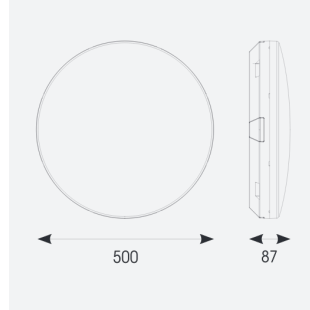

Mercurial

Mercurial 2 IP54 2CCT White Switch Dim DALI-
Code: AMER2/1/W/DD1/DM3

Category	Bulkheads
Application	Ancillary, Commercial, Education, Healthcare, Hospitality, Outdoor, Retail
Specification	Architectural

PRODUCT FEATURES

- Utility LED wall/ceiling luminaire suitable for education and commercial applications and ancillary areas
- Corridor function options available for effective reduction in energy consumption
- Clip in gear tray ensures quick installation
- CCT selectable between 3000K and 4000K and power selectable; offering a choice of 2 outputs, in one luminaire (AMER1/1/** only)
- Side conduit entry covers retain sleek appearance when not in use

GENERAL INFORMATION	
Wattage	23W - 33W
Lumens Delivered	4700lm (4000K)
Lm/W	130lm/W (4000K)
Beam Angle	120
CRI	80
CCT	3000/4000K
Input	220/240V
Operating Temp	5°C - 40°C
SDCM	3

TECHNICAL INFORMATION	
Light Source	LED
Colour / Finish	White
IP Rating	IP54
Class Protection	2
Internal / External	Internal
Surface / Recessed / Suspended	Ceiling, Wall
Lumen Depreciation	L70 80,000h
Warranty (Years)	7
CE Mark	Yes
Diameter	500 mm