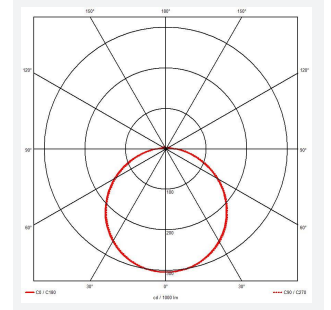

Mercurial

Mercurial 2 IP54 2CCT White Switch Dim DALI-
Code: AMER2/1/W/DD1/DM3

Category	Bulkheads
Application	Ancillary, Commercial, Education, Healthcare, Hospitality, Outdoor, Retail
Specification	Architectural

PRODUCT FEATURES

- Utility LED wall/ceiling luminaire suitable for education and commercial applications and ancillary areas
- Corridor function options available for effective reduction in energy consumption
- Clip in gear tray ensures quick installation
- CCT selectable between 3000K and 4000K and power selectable; offering a choice of 2 outputs, in one luminaire (AMER1/1/** only)
- Side conduit entry covers retain sleek appearance when not in use

GENERAL INFORMATION	
Wattage	23W - 33W
Lumens Delivered	4700lm (4000K)
Lm/W	130lm/W (4000K)
Beam Angle	120
CRI	80
CCT	3000/4000K
Input	220/240V
Operating Temp	5°C - 40°C
SDCM	3

TECHNICAL INFORMATION	
Light Source	LED
Colour / Finish	White
IP Rating	IP54
Class Protection	2
Internal / External	Internal
Surface / Recessed / Suspended	Ceiling, Wall
Lumen Depreciation	L70 80,000h
Warranty (Years)	7
CE Mark	Yes
Diameter	500 mm