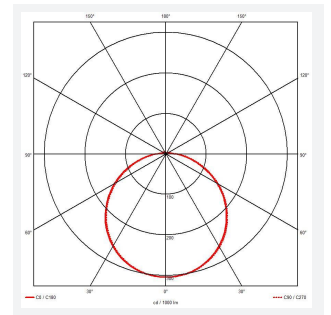

Mercurial

Mercurial 2 IP54 2CCT White Corridor Function
Code: AMER2/1/W/CF

Category	Bulkheads
Application	Ancillary, Commercial, Education, Healthcare, Hospitality, Outdoor, Retail
Specification	Architectural

PRODUCT FEATURES

- Utility LED wall/ceiling luminaire suitable for education and commercial applications and ancillary areas
- Corridor function options available for effective reduction in energy consumption
- Clip in gear tray ensures quick installation
- CCT selectable between 3000K and 4000K and power selectable; offering a choice of 2 outputs, in one luminaire (AMER1/1/** only)
- Side conduit entry covers retain sleek appearance when not in use

GENERAL INFORMATION	
Wattage	23W - 33W
Lumens Delivered	4700lm (4000K)
Lm/W	130lm/W (4000K)
Beam Angle	120
CRI	80
CCT	3000/4000K
Input	220/240V
Operating Temp	-20°C - 40°C
SDCM	3
Product Weight without Packaging	2.12 kg

TECHNICAL INFORMATION	
Light Source	LED
Colour / Finish	White
IP Rating	IP54
Class Protection	2
Internal / External	Internal
Surface / Recessed / Suspended	Ceiling, Wall
Lumen Depreciation	L70 80,000h
Warranty (Years)	7
CE Mark	Yes
Diameter	500 mm