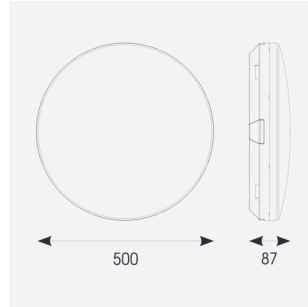

Mercurial

Mercurial 2 IP54 2CCT White Corridor Function
Code: AMER2/1/W/CF

Category	Bulkheads
Application	Ancillary, Commercial, Education, Healthcare, Hospitality, Outdoor, Retail
Specification	Architectural

PRODUCT FEATURES

- Utility LED wall/ceiling luminaire suitable for education and commercial applications and ancillary areas
- Corridor function options available for effective reduction in energy consumption
- Clip in gear tray ensures quick installation
- CCT selectable between 3000K and 4000K and power selectable; offering a choice of 2 outputs, in one luminaire (AMER1/1/** only)
- Side conduit entry covers retain sleek appearance when not in use

GENERAL INFORMATION	
Wattage	34W
Lumens Delivered	4700lm (4000K)
Lm/W	130lm/W (4000K)
Beam Angle	120
CRI	80
CCT	3000/4000K
Input	220-240V
Operating Temp	-20°C - 40°C
SDCM	3
Product Weight without Packaging	2.12 kg

TECHNICAL INFORMATION	
Light Source	LED
Colour / Finish	White
IP Rating	IP54
Class Protection	2
Internal / External	Internal
Surface / Recessed / Suspended	Ceiling, Wall
Lumen Depreciation	L70 80,000h
Warranty (Years)	7
CE Mark	Yes
Diameter	500 mm