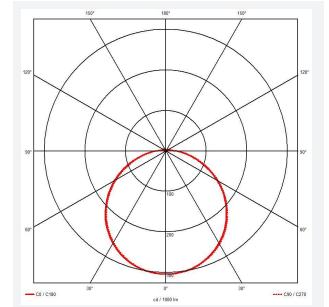

Mercurial

Mercurial 2 IP54 2CCT White Corridor Function
Code: AMER2/1/W/CF

Category	Bulkheads
Application	Ancillary, Commercial, Education, Healthcare, Hospitality, Outdoor, Retail
Specification	Architectural

PRODUCT FEATURES

- Utility LED wall/ceiling luminaire suitable for education and commercial applications and ancillary areas
- Corridor function options available for effective reduction in energy consumption
- Clip in gear tray ensures quick installation
- CCT selectable between 3000K and 4000K and power selectable; offering a choice of 2 outputs, in one luminaire (AMER1/1/** only)
- Side conduit entry covers retain sleek appearance when not in use

GENERAL INFORMATION	
Wattage	34W
Lumens Delivered	4700lm (4000K)
Lm/W	130lm/W (4000K)
Beam Angle	120
CRI	80
CCT	3000/4000K
Input	220-240V
Operating Temp	-20°C - 40°C
SDCM	3
Product Weight without Packaging	2.12 kg

TECHNICAL INFORMATION	
Light Source	LED
Colour / Finish	White
IP Rating	IP54
Class Protection	2
Internal / External	Internal
Surface / Recessed / Suspended	Ceiling, Wall
Lumen Depreciation	L70 80,000h
Warranty (Years)	7
CE Mark	Yes
Diameter	500 mm