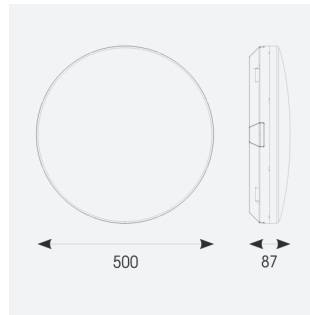

Mercurial

Mercurial 2 IP54 2CCT White Corridor Function
Code: AMER2/1/W/CF

Category	Bulkheads
Application	Ancillary, Commercial, Education, Healthcare, Hospitality, Outdoor, Retail
Specification	Architectural

PRODUCT FEATURES

- Utility LED wall/ceiling luminaire suitable for education and commercial applications and ancillary areas
- Corridor function options available for effective reduction in energy consumption
- Clip in gear tray ensures quick installation
- CCT selectable between 3000K and 4000K and power selectable; offering a choice of 2 outputs, in one luminaire (AMER1/1/** only)
- Side conduit entry covers retain sleek appearance when not in use

GENERAL INFORMATION	
Wattage	23W - 33W
Lumens Delivered	4700lm (4000K)
Lm/W	130lm/W (4000K)
Beam Angle	120
CRI	80
CCT	3000/4000K
Input	220/240V
Operating Temp	-20°C - 40°C
SDCM	3
Product Weight without Packaging	2.12 kg

TECHNICAL INFORMATION	
Light Source	LED
Colour / Finish	White
IP Rating	IP54
Class Protection	2
Internal / External	Internal
Surface / Recessed / Suspended	Ceiling, Wall
Lumen Depreciation	L70 80,000h
Warranty (Years)	7
CE Mark	Yes
Diameter	500 mm