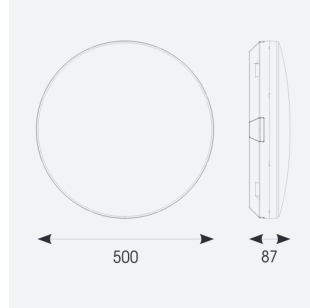

# Mercurial

Mercurial 2 IP54 2CCT White Corridor Function  
Code: AMER2/1/W/CF

<b>Category</b>	Bulkheads
<b>Application</b>	Ancillary, Commercial, Education, Healthcare, Hospitality, Outdoor, Retail
<b>Specification</b>	Architectural

## PRODUCT FEATURES

- Utility LED wall/ceiling luminaire suitable for education and commercial applications and ancillary areas
- Corridor function options available for effective reduction in energy consumption
- Clip in gear tray ensures quick installation
- CCT selectable between 3000K and 4000K and power selectable; offering a choice of 2 outputs, in one luminaire (AMER1/1/\*\* only)
- Side conduit entry covers retain sleek appearance when not in use

GENERAL INFORMATION	
Wattage	34W
Lumens Delivered	4700lm (4000K)
Lm/W	130lm/W (4000K)
Beam Angle	120
CRI	80
CCT	3000/4000K
Input	220-240V
Operating Temp	-20°C - 40°C
SDCM	3
Product Weight without Packaging	2.12 kg

TECHNICAL INFORMATION	
Light Source	LED
Colour / Finish	White
IP Rating	IP54
Class Protection	2
Internal / External	Internal
Surface / Recessed / Suspended	Ceiling, Wall
Lumen Depreciation	L70 80,000h
Warranty (Years)	7
CE Mark	Yes
Diameter	500 mm