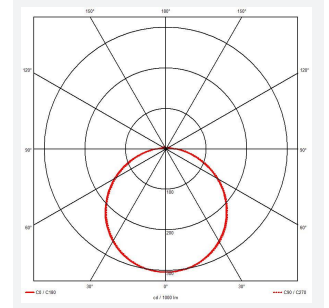

# Mercurial

Mercurial 2 IP54 2CCT White Corridor Function  
Code: AMER2/1/W/CF

<b>Category</b>	Bulkheads
<b>Application</b>	Ancillary, Commercial, Education, Healthcare, Hospitality, Outdoor, Retail
<b>Specification</b>	Architectural

## PRODUCT FEATURES

- Utility LED wall/ceiling luminaire suitable for education and commercial applications and ancillary areas
- Corridor function options available for effective reduction in energy consumption
- Clip in gear tray ensures quick installation
- CCT selectable between 3000K and 4000K and power selectable; offering a choice of 2 outputs, in one luminaire (AMER1/1/\*\* only)
- Side conduit entry covers retain sleek appearance when not in use

GENERAL INFORMATION	
Wattage	34W
Lumens Delivered	4700lm (4000K)
Lm/W	130lm/W (4000K)
Beam Angle	120
CRI	80
CCT	3000/4000K
Input	220-240V
Operating Temp	-20°C - 40°C
SDCM	3
Product Weight without Packaging	2.12 kg

TECHNICAL INFORMATION	
Light Source	LED
Colour / Finish	White
IP Rating	IP54
Class Protection	2
Internal / External	Internal
Surface / Recessed / Suspended	Ceiling, Wall
Lumen Depreciation	L70 80,000h
Warranty (Years)	7
CE Mark	Yes
Diameter	500 mm