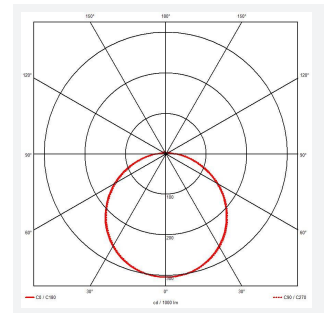

Mercurial

Mercurial 2 IP54 2CCT White Corridor Function
Code: AMER2/1/W/CF/SM3

Category	Bulkheads
Application	Ancillary, Commercial, Education, Healthcare, Hospitality, Outdoor, Retail
Specification	Architectural

PRODUCT FEATURES

- Utility LED wall/ceiling luminaire suitable for education and commercial applications and ancillary areas
- Corridor function options available for effective reduction in energy consumption
- Clip in gear tray ensures quick installation
- CCT selectable between 3000K and 4000K and power selectable; offering a choice of 2 outputs, in one luminaire (AMER1/1/** only)
- Side conduit entry covers retain sleek appearance when not in use

GENERAL INFORMATION	
Wattage	23W - 33W
Lumens Delivered	4700lm (4000K)
Lm/W	130lm/W (4000K)
Beam Angle	120
CRI	80
CCT	3000/4000K
Input	220/240V
Operating Temp	5°C - 40°C
SDCM	3
Product Weight without Packaging	2.12 kg

TECHNICAL INFORMATION	
Light Source	LED
Colour / Finish	White
IP Rating	IP54
Class Protection	2
Internal / External	Internal
Surface / Recessed / Suspended	Ceiling, Wall
Lumen Depreciation	L70 80,000h
Warranty (Years)	7
CE Mark	Yes
Diameter	500 mm