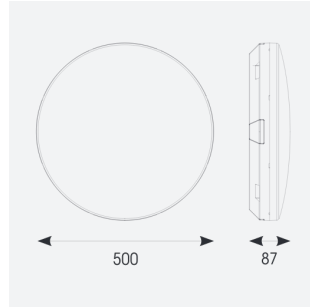

Mercurial

Mercurial 2 IP54 2CCT White Corridor Function
Code: AMER2/1/W/CF/SM3

Category	Bulkheads
Application	Ancillary, Commercial, Education, Healthcare, Hospitality, Outdoor, Retail
Specification	Architectural

PRODUCT FEATURES

- Utility LED wall/ceiling luminaire suitable for education and commercial applications and ancillary areas
- Corridor function options available for effective reduction in energy consumption
- Clip in gear tray ensures quick installation
- CCT selectable between 3000K and 4000K and power selectable; offering a choice of 2 outputs, in one luminaire (AMER1/1/** only)
- Side conduit entry covers retain sleek appearance when not in use

GENERAL INFORMATION	
Wattage	34W
Lumens Delivered	4700lm (4000K)
Lm/W	130lm/W (4000K)
Beam Angle	120
CRI	80
CCT	3000/4000K
Input	220-240V
Operating Temp	5°C - 40°C
SDCM	3
Product Weight without Packaging	2.12 kg

TECHNICAL INFORMATION	
Light Source	LED
Colour / Finish	White
IP Rating	IP54
Class Protection	2
Internal / External	Internal
Surface / Recessed / Suspended	Ceiling, Wall
Lumen Depreciation	L70 80,000h
Warranty (Years)	7
CE Mark	Yes
Diameter	500 mm