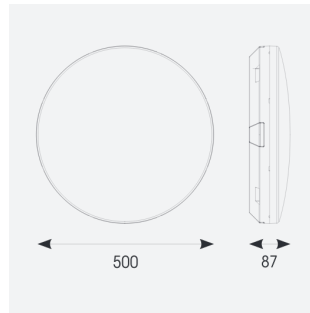

Mercurial

Mercurial 2 IP54 2CCT White Corridor Function
Code: AMER2/1/W/CF/SM3

Category	Bulkheads
Application	Ancillary, Commercial, Education, Healthcare, Hospitality, Outdoor, Retail
Specification	Architectural

PRODUCT FEATURES

- Utility LED wall/ceiling luminaire suitable for education and commercial applications and ancillary areas
- Corridor function options available for effective reduction in energy consumption
- Clip in gear tray ensures quick installation
- CCT selectable between 3000K and 4000K and power selectable; offering a choice of 2 outputs, in one luminaire (AMER1/1/** only)
- Side conduit entry covers retain sleek appearance when not in use

GENERAL INFORMATION	
Wattage	23W - 33W
Lumens Delivered	4700lm (4000K)
Lm/W	130lm/W (4000K)
Beam Angle	120
CRI	80
CCT	3000/4000K
Input	220/240V
Operating Temp	5°C - 40°C
SDCM	3
Product Weight without Packaging	2.12 kg

TECHNICAL INFORMATION	
Light Source	LED
Colour / Finish	White
IP Rating	IP54
Class Protection	2
Internal / External	Internal
Surface / Recessed / Suspended	Ceiling, Wall
Lumen Depreciation	L70 80,000h
Warranty (Years)	7
CE Mark	Yes
Diameter	500 mm