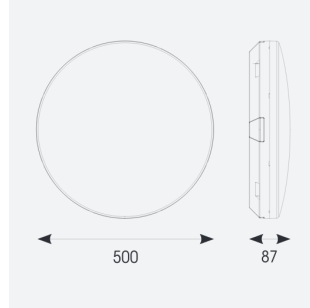

Mercurial

Mercurial 2 IP54 2CCT White Corridor Function
Code: AMER2/1/W/CF/SM3

Category	Bulkheads
Application	Ancillary, Commercial, Education, Healthcare, Hospitality, Outdoor, Retail
Specification	Architectural

PRODUCT FEATURES

- Utility LED wall/ceiling luminaire suitable for education and commercial applications and ancillary areas
- Corridor function options available for effective reduction in energy consumption
- Clip in gear tray ensures quick installation
- CCT selectable between 3000K and 4000K and power selectable; offering a choice of 2 outputs, in one luminaire (AMER1/1/** only)
- Side conduit entry covers retain sleek appearance when not in use

GENERAL INFORMATION	
Wattage	34W
Lumens Delivered	4700lm (4000K)
Lm/W	130lm/W (4000K)
Beam Angle	120
CRI	80
CCT	3000/4000K
Input	220-240V
Operating Temp	5°C - 40°C
SDCM	3
Product Weight without Packaging	2.12 kg

TECHNICAL INFORMATION	
Light Source	LED
Colour / Finish	White
IP Rating	IP54
Class Protection	2
Internal / External	Internal
Surface / Recessed / Suspended	Ceiling, Wall
Lumen Depreciation	L70 80,000h
Warranty (Years)	7
CE Mark	Yes
Diameter	500 mm