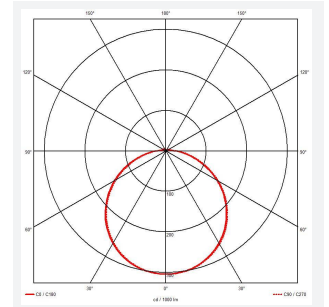

Mercurial

Mercurial 2 IP54 2CCT White Corridor Function
Code: AMER2/1/W/CF/SM3

Category	Bulkheads
Application	Ancillary, Commercial, Education, Healthcare, Hospitality, Outdoor, Retail
Specification	Architectural

PRODUCT FEATURES

- Utility LED wall/ceiling luminaire suitable for education and commercial applications and ancillary areas
- Corridor function options available for effective reduction in energy consumption
- Clip in gear tray ensures quick installation
- CCT selectable between 3000K and 4000K and power selectable; offering a choice of 2 outputs, in one luminaire (AMER1/1/** only)
- Side conduit entry covers retain sleek appearance when not in use

GENERAL INFORMATION	
Wattage	34W
Lumens Delivered	4700lm (4000K)
Lm/W	130lm/W (4000K)
Beam Angle	120
CRI	80
CCT	3000/4000K
Input	220-240V
Operating Temp	5°C - 40°C
SDCM	3
Product Weight without Packaging	2.12 kg

TECHNICAL INFORMATION	
Light Source	LED
Colour / Finish	White
IP Rating	IP54
Class Protection	2
Internal / External	Internal
Surface / Recessed / Suspended	Ceiling, Wall
Lumen Depreciation	L70 80,000h
Warranty (Years)	7
CE Mark	Yes
Diameter	500 mm