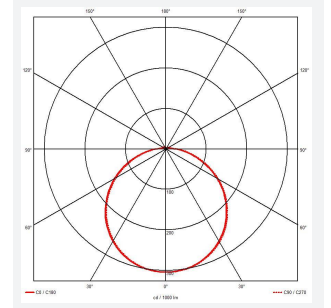

Mercurial

Mercurial 2 IP54 2CCT White Corridor Function
Code: AMER2/1/W/CF/SM3

Category	Bulkheads
Application	Ancillary, Commercial, Education, Healthcare, Hospitality, Outdoor, Retail
Specification	Architectural

PRODUCT FEATURES

- Utility LED wall/ceiling luminaire suitable for education and commercial applications and ancillary areas
- Corridor function options available for effective reduction in energy consumption
- Clip in gear tray ensures quick installation
- CCT selectable between 3000K and 4000K and power selectable; offering a choice of 2 outputs, in one luminaire (AMER1/1/** only)
- Side conduit entry covers retain sleek appearance when not in use

GENERAL INFORMATION	
Wattage	34W
Lumens Delivered	4700lm (4000K)
Lm/W	130lm/W (4000K)
Beam Angle	120
CRI	80
CCT	3000/4000K
Input	220-240V
Operating Temp	5°C - 40°C
SDCM	3
Product Weight without Packaging	2.12 kg

TECHNICAL INFORMATION	
Light Source	LED
Colour / Finish	White
IP Rating	IP54
Class Protection	2
Internal / External	Internal
Surface / Recessed / Suspended	Ceiling, Wall
Lumen Depreciation	L70 80,000h
Warranty (Years)	7
CE Mark	Yes
Diameter	500 mm