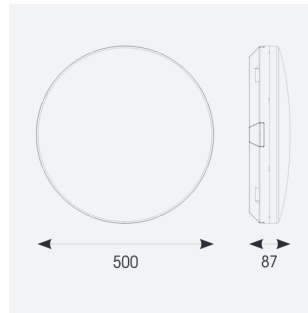

Mercurial

Mercurial 2 IP54 2CCT White Corridor Function
Code: AMER2/1/W/CF/DM3

Category	Bulkheads
Application	Ancillary, Commercial, Education, Healthcare, Hospitality, Outdoor, Retail
Specification	Architectural

PRODUCT FEATURES

- Utility LED wall/ceiling luminaire suitable for education and commercial applications and ancillary areas
- Corridor function options available for effective reduction in energy consumption
- Clip in gear tray ensures quick installation
- CCT selectable between 3000K and 4000K and power selectable; offering a choice of 2 outputs, in one luminaire (AMER1/1/** only)
- Side conduit entry covers retain sleek appearance when not in use

GENERAL INFORMATION	
Wattage	34W
Lumens Delivered	4700lm (4000K)
Lm/W	130lm/W (4000K)
Beam Angle	120
CRI	80
CCT	3000/4000K
Input	220-240V
Operating Temp	5°C - 40°C
SDCM	3

TECHNICAL INFORMATION	
Light Source	LED
Colour / Finish	White
IP Rating	IP54
Class Protection	2
Internal / External	Internal
Surface / Recessed / Suspended	Ceiling, Wall
Lumen Depreciation	L70 80,000h
Warranty (Years)	7
CE Mark	Yes
Diameter	500 mm