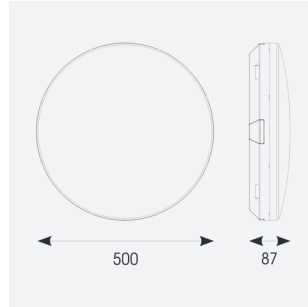

Mercurial

Mercurial 2 IP54 2CCT White Corridor Function
Code: AMER2/1/W/CF/DM3

Category	Bulkheads
Application	Ancillary, Commercial, Education, Healthcare, Hospitality, Outdoor, Retail
Specification	Architectural

PRODUCT FEATURES

- Utility LED wall/ceiling luminaire suitable for education and commercial applications and ancillary areas
- Corridor function options available for effective reduction in energy consumption
- Clip in gear tray ensures quick installation
- CCT selectable between 3000K and 4000K and power selectable; offering a choice of 2 outputs, in one luminaire (AMER1/1/** only)
- Side conduit entry covers retain sleek appearance when not in use

GENERAL INFORMATION	
Wattage	34W
Lumens Delivered	4700lm (4000K)
Lm/W	130lm/W (4000K)
Beam Angle	120
CRI	80
CCT	3000/4000K
Input	220-240V
Operating Temp	5°C - 40°C
SDCM	3

TECHNICAL INFORMATION	
Light Source	LED
Colour / Finish	White
IP Rating	IP54
Class Protection	2
Internal / External	Internal
Surface / Recessed / Suspended	Ceiling, Wall
Lumen Depreciation	L70 80,000h
Warranty (Years)	7
CE Mark	Yes
Diameter	500 mm