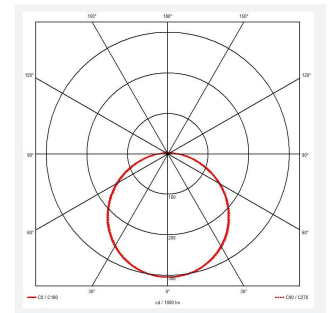

Mercurial

Mercurial 2 IP54 2CCT White Corridor Function
Code: AMER2/1/W/CF/DM3

Category	Bulkheads
Application	Ancillary, Commercial, Education, Healthcare, Hospitality, Outdoor, Retail
Specification	Architectural

PRODUCT FEATURES

- Utility LED wall/ceiling luminaire suitable for education and commercial applications and ancillary areas
- Corridor function options available for effective reduction in energy consumption
- Clip in gear tray ensures quick installation
- CCT selectable between 3000K and 4000K and power selectable; offering a choice of 2 outputs, in one luminaire (AMER1/1/** only)
- Side conduit entry covers retain sleek appearance when not in use

GENERAL INFORMATION	
Wattage	34W
Lumens Delivered	4700lm (4000K)
Lm/W	130lm/W (4000K)
Beam Angle	120
CRI	80
CCT	3000/4000K
Input	220-240V
Operating Temp	5°C - 40°C
SDCM	3

TECHNICAL INFORMATION	
Light Source	LED
Colour / Finish	White
IP Rating	IP54
Class Protection	2
Internal / External	Internal
Surface / Recessed / Suspended	Ceiling, Wall
Lumen Depreciation	L70 80,000h
Warranty (Years)	7
CE Mark	Yes
Diameter	500 mm