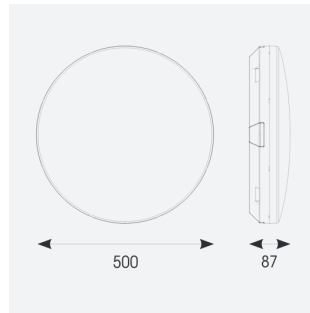

Mercurial

Mercurial 2 IP54 2CCT White Corridor Function
Code: AMER2/1/W/CF/DM3

Category	Bulkheads
Application	Ancillary, Commercial, Education, Healthcare, Hospitality, Outdoor, Retail
Specification	Architectural

PRODUCT FEATURES

- Utility LED wall/ceiling luminaire suitable for education and commercial applications and ancillary areas
- Corridor function options available for effective reduction in energy consumption
- Clip in gear tray ensures quick installation
- CCT selectable between 3000K and 4000K and power selectable; offering a choice of 2 outputs, in one luminaire (AMER1/1/** only)
- Side conduit entry covers retain sleek appearance when not in use

GENERAL INFORMATION	
Wattage	23W - 33W
Lumens Delivered	4700lm (4000K)
Lm/W	130lm/W (4000K)
Beam Angle	120
CRI	80
CCT	3000/4000K
Input	220/240V
Operating Temp	5°C - 40°C
SDCM	3

TECHNICAL INFORMATION	
Light Source	LED
Colour / Finish	White
IP Rating	IP54
Class Protection	2
Internal / External	Internal
Surface / Recessed / Suspended	Ceiling, Wall
Lumen Depreciation	L70 80,000h
Warranty (Years)	7
CE Mark	Yes
Diameter	500 mm