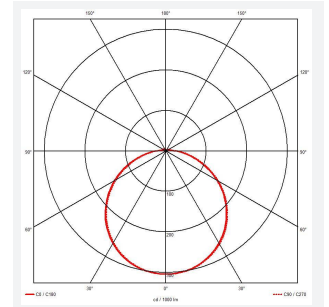

Mercurial

Mercurial 2 IP54 2CCT White Corridor Function
Code: AMER2/1/W/CF/DM3

Category	Bulkheads
Application	Ancillary, Commercial, Education, Healthcare, Hospitality, Outdoor, Retail
Specification	Architectural

PRODUCT FEATURES

- Utility LED wall/ceiling luminaire suitable for education and commercial applications and ancillary areas
- Corridor function options available for effective reduction in energy consumption
- Clip in gear tray ensures quick installation
- CCT selectable between 3000K and 4000K and power selectable; offering a choice of 2 outputs, in one luminaire (AMER1/1/** only)
- Side conduit entry covers retain sleek appearance when not in use

GENERAL INFORMATION	
Wattage	34W
Lumens Delivered	4700lm (4000K)
Lm/W	130lm/W (4000K)
Beam Angle	120
CRI	80
CCT	3000/4000K
Input	220-240V
Operating Temp	5°C - 40°C
SDCM	3

TECHNICAL INFORMATION	
Light Source	LED
Colour / Finish	White
IP Rating	IP54
Class Protection	2
Internal / External	Internal
Surface / Recessed / Suspended	Ceiling, Wall
Lumen Depreciation	L70 80,000h
Warranty (Years)	7
CE Mark	Yes
Diameter	500 mm