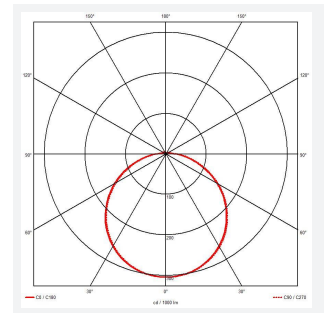

Mercurial

Mercurial 2 IP54 2CCT White Corridor Function
Code: AMER2/1/W/CF/DM3

Category	Bulkheads
Application	Ancillary, Commercial, Education, Healthcare, Hospitality, Outdoor, Retail
Specification	Architectural

PRODUCT FEATURES

- Utility LED wall/ceiling luminaire suitable for education and commercial applications and ancillary areas
- Corridor function options available for effective reduction in energy consumption
- Clip in gear tray ensures quick installation
- CCT selectable between 3000K and 4000K and power selectable; offering a choice of 2 outputs, in one luminaire (AMER1/1/** only)
- Side conduit entry covers retain sleek appearance when not in use

GENERAL INFORMATION	
Wattage	23W - 33W
Lumens Delivered	4700lm (4000K)
Lm/W	130lm/W (4000K)
Beam Angle	120
CRI	80
CCT	3000/4000K
Input	220/240V
Operating Temp	5°C - 40°C
SDCM	3

TECHNICAL INFORMATION	
Light Source	LED
Colour / Finish	White
IP Rating	IP54
Class Protection	2
Internal / External	Internal
Surface / Recessed / Suspended	Ceiling, Wall
Lumen Depreciation	L70 80,000h
Warranty (Years)	7
CE Mark	Yes
Diameter	500 mm