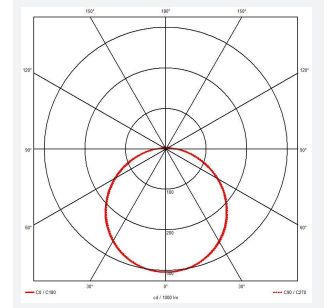

# Mercurial

Mercurial 2 IP54 2CCT Silver  
Code: AMER2/1/S

<b>Category</b>	Bulkheads
<b>Application</b>	Ancillary, Commercial, Education, Healthcare, Hospitality, Outdoor, Retail
<b>Specification</b>	Architectural

## PRODUCT FEATURES

- Utility LED wall/ceiling luminaire suitable for education and commercial applications and ancillary areas
- Corridor function options available for effective reduction in energy consumption
- Clip in gear tray ensures quick installation
- CCT selectable between 3000K and 4000K and power selectable; offering a choice of 2 outputs, in one luminaire (AMER1/1/\*\* only)
- Side conduit entry covers retain sleek appearance when not in use

GENERAL INFORMATION	
Wattage	34W
Lumens Delivered	4700lm (4000K)
Lm/W	130lm/W (4000K)
Beam Angle	120
CRI	80
CCT	3000/4000K
Input	220-240V
Operating Temp	-20°C - 40°C
SDCM	3
Product Weight without Packaging	2.2 kg

TECHNICAL INFORMATION	
Light Source	LED
Colour / Finish	Silver
IP Rating	IP54
Class Protection	2
Internal / External	Internal
Surface / Recessed / Suspended	Ceiling, Wall
Lumen Depreciation	L70 80,000h
Warranty (Years)	7
CE Mark	Yes
Diameter	500 mm