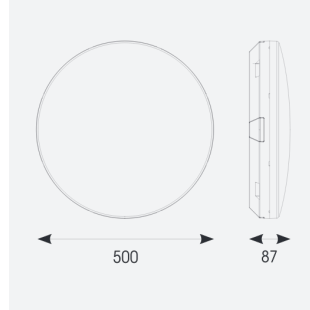

# Mercurial

Mercurial 2 IP54 2CCT Silver  
Code: AMER2/1/S

Category	Bulkheads
Application	Ancillary, Commercial, Education, Healthcare, Hospitality, Outdoor, Retail
Specification	Architectural

## PRODUCT FEATURES

- Utility LED wall/ceiling luminaire suitable for education and commercial applications and ancillary areas
- Corridor function options available for effective reduction in energy consumption
- Clip in gear tray ensures quick installation
- CCT selectable between 3000K and 4000K and power selectable; offering a choice of 2 outputs, in one luminaire (AMER1/1/\*\* only)
- Side conduit entry covers retain sleek appearance when not in use

GENERAL INFORMATION	
Wattage	34W
Lumens Delivered	4700lm (4000K)
Lm/W	130lm/W (4000K)
Beam Angle	120
CRI	80
CCT	3000/4000K
Input	220-240V
Operating Temp	-20°C - 40°C
SDCM	3
Product Weight without Packaging	2.2 kg

TECHNICAL INFORMATION	
Light Source	LED
Colour / Finish	Silver
IP Rating	IP54
Class Protection	2
Internal / External	Internal
Surface / Recessed / Suspended	Ceiling, Wall
Lumen Depreciation	L70 80,000h
Warranty (Years)	7
CE Mark	Yes
Diameter	500 mm