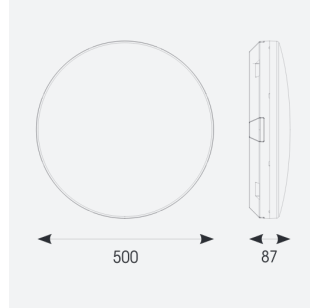

# Mercurial

Mercurial 2 IP54 2CCT Silver  
Code: AMER2/1/S

<b>Category</b>	Bulkheads
<b>Application</b>	Ancillary, Commercial, Education, Healthcare, Hospitality, Outdoor, Retail
<b>Specification</b>	Architectural

## PRODUCT FEATURES

- Utility LED wall/ceiling luminaire suitable for education and commercial applications and ancillary areas
- Corridor function options available for effective reduction in energy consumption
- Clip in gear tray ensures quick installation
- CCT selectable between 3000K and 4000K and power selectable; offering a choice of 2 outputs, in one luminaire (AMER1/1/\*\* only)
- Side conduit entry covers retain sleek appearance when not in use

GENERAL INFORMATION	
Wattage	34W
Lumens Delivered	4700lm (4000K)
Lm/W	130lm/W (4000K)
Beam Angle	120
CRI	80
CCT	3000/4000K
Input	220-240V
Operating Temp	-20°C - 40°C
SDCM	3
Product Weight without Packaging	2.2 kg

TECHNICAL INFORMATION	
Light Source	LED
Colour / Finish	Silver
IP Rating	IP54
Class Protection	2
Internal / External	Internal
Surface / Recessed / Suspended	Ceiling, Wall
Lumen Depreciation	L70 80,000h
Warranty (Years)	7
CE Mark	Yes
Diameter	500 mm