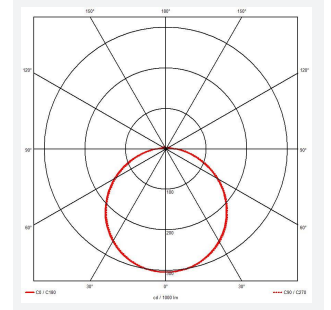

# Mercurial

Mercurial 2 IP54 2CCT Silver  
Code: AMER2/1/S

Category	Bulkheads
Application	Ancillary, Commercial, Education, Healthcare, Hospitality, Outdoor, Retail
Specification	Architectural

## PRODUCT FEATURES

- Utility LED wall/ceiling luminaire suitable for education and commercial applications and ancillary areas
- Corridor function options available for effective reduction in energy consumption
- Clip in gear tray ensures quick installation
- CCT selectable between 3000K and 4000K and power selectable; offering a choice of 2 outputs, in one luminaire (AMER1/1/\*\* only)
- Side conduit entry covers retain sleek appearance when not in use

GENERAL INFORMATION	
Wattage	34W
Lumens Delivered	4700lm (4000K)
Lm/W	130lm/W (4000K)
Beam Angle	120
CRI	80
CCT	3000/4000K
Input	220-240V
Operating Temp	-20°C - 40°C
SDCM	3
Product Weight without Packaging	2.2 kg

TECHNICAL INFORMATION	
Light Source	LED
Colour / Finish	Silver
IP Rating	IP54
Class Protection	2
Internal / External	Internal
Surface / Recessed / Suspended	Ceiling, Wall
Lumen Depreciation	L70 80,000h
Warranty (Years)	7
CE Mark	Yes
Diameter	500 mm