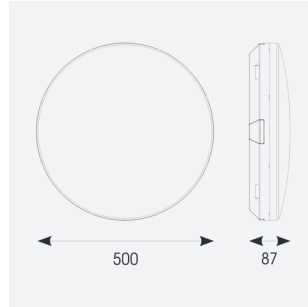

Mercurial

Mercurial 2 IP54 2CCT Silver OCTO
Code: AMER2/1/S/OCTO

Category	Bulkheads
Application	Ancillary, Commercial, Education, Healthcare, Hospitality, Outdoor, Retail
Specification	Architectural

PRODUCT FEATURES

- Utility LED wall/ceiling luminaire suitable for education and commercial applications and ancillary areas
- Corridor function options available for effective reduction in energy consumption
- Clip in gear tray ensures quick installation
- CCT selectable between 3000K and 4000K and power selectable; offering a choice of 2 outputs, in one luminaire (AMER1/1/** only)
- Side conduit entry covers retain sleek appearance when not in use

GENERAL INFORMATION	
Wattage	34W
Lumens Delivered	4700lm (4000K)
Lm/W	130lm/W (4000K)
Beam Angle	120
CRI	80
CCT	3000/4000K
Input	220-240V
Operating Temp	-20°C - 40°C
SDCM	3

TECHNICAL INFORMATION	
Light Source	LED
Colour / Finish	Silver
IP Rating	IP54
Class Protection	2
Internal / External	Internal
Surface / Recessed / Suspended	Ceiling, Wall
Lumen Depreciation	L70 80,000h
Warranty (Years)	7
CE Mark	Yes
Diameter	500 mm