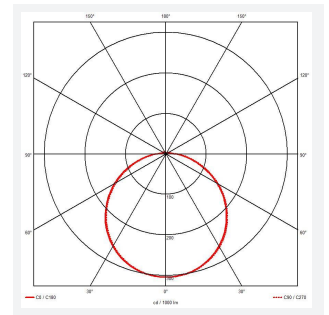

Mercurial

Mercurial 2 IP54 2CCT Silver OCTO
Code: AMER2/1/S/OCTO

Category	Bulkheads
Application	Ancillary, Commercial, Education, Healthcare, Hospitality, Outdoor, Retail
Specification	Architectural

PRODUCT FEATURES

- Utility LED wall/ceiling luminaire suitable for education and commercial applications and ancillary areas
- Corridor function options available for effective reduction in energy consumption
- Clip in gear tray ensures quick installation
- CCT selectable between 3000K and 4000K and power selectable; offering a choice of 2 outputs, in one luminaire (AMER1/1/** only)
- Side conduit entry covers retain sleek appearance when not in use

GENERAL INFORMATION	
Wattage	23W - 33W
Lumens Delivered	4700lm (4000K)
Lm/W	130lm/W (4000K)
Beam Angle	120
CRI	80
CCT	3000/4000K
Input	220/240V
Operating Temp	-20°C - 40°C
SDCM	3

TECHNICAL INFORMATION	
Light Source	LED
Colour / Finish	Silver
IP Rating	IP54
Class Protection	2
Internal / External	Internal
Surface / Recessed / Suspended	Ceiling, Wall
Lumen Depreciation	L70 80,000h
Warranty (Years)	7
CE Mark	Yes
Diameter	500 mm