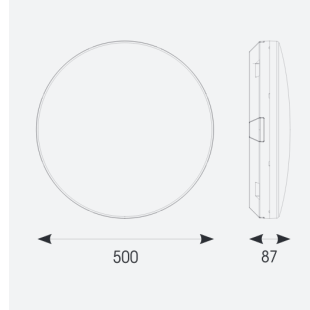

Mercurial

Mercurial 2 IP54 2CCT Silver OCTO
Code: AMER2/1/S/OCTO

Category	Bulkheads
Application	Ancillary, Commercial, Education, Healthcare, Hospitality, Outdoor, Retail
Specification	Architectural

PRODUCT FEATURES

- Utility LED wall/ceiling luminaire suitable for education and commercial applications and ancillary areas
- Corridor function options available for effective reduction in energy consumption
- Clip in gear tray ensures quick installation
- CCT selectable between 3000K and 4000K and power selectable; offering a choice of 2 outputs, in one luminaire (AMER1/1/** only)
- Side conduit entry covers retain sleek appearance when not in use

GENERAL INFORMATION	
Wattage	34W
Lumens Delivered	4700lm (4000K)
Lm/W	130lm/W (4000K)
Beam Angle	120
CRI	80
CCT	3000/4000K
Input	220-240V
Operating Temp	-20°C - 40°C
SDCM	3

TECHNICAL INFORMATION	
Light Source	LED
Colour / Finish	Silver
IP Rating	IP54
Class Protection	2
Internal / External	Internal
Surface / Recessed / Suspended	Ceiling, Wall
Lumen Depreciation	L70 80,000h
Warranty (Years)	7
CE Mark	Yes
Diameter	500 mm