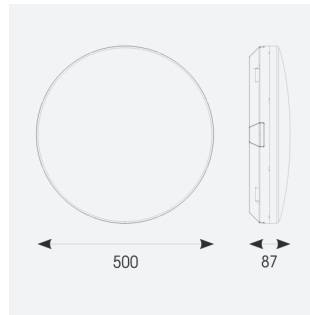

Mercurial

Mercurial 2 IP54 2CCT Silver OCTO
Code: AMER2/1/S/OCTO

Category	Bulkheads
Application	Ancillary, Commercial, Education, Healthcare, Hospitality, Outdoor, Retail
Specification	Architectural

PRODUCT FEATURES

- Utility LED wall/ceiling luminaire suitable for education and commercial applications and ancillary areas
- Corridor function options available for effective reduction in energy consumption
- Clip in gear tray ensures quick installation
- CCT selectable between 3000K and 4000K and power selectable; offering a choice of 2 outputs, in one luminaire (AMER1/1/** only)
- Side conduit entry covers retain sleek appearance when not in use

GENERAL INFORMATION	
Wattage	23W - 33W
Lumens Delivered	4700lm (4000K)
Lm/W	130lm/W (4000K)
Beam Angle	120
CRI	80
CCT	3000/4000K
Input	220/240V
Operating Temp	-20°C - 40°C
SDCM	3

TECHNICAL INFORMATION	
Light Source	LED
Colour / Finish	Silver
IP Rating	IP54
Class Protection	2
Internal / External	Internal
Surface / Recessed / Suspended	Ceiling, Wall
Lumen Depreciation	L70 80,000h
Warranty (Years)	7
CE Mark	Yes
Diameter	500 mm