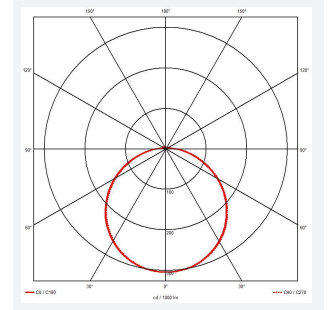

Mercurial

Mercurial 2 IP54 2CCT Silver OCTO
Code: AMER2/1/S/OCTO

Category	Bulkheads
Application	Ancillary, Commercial, Education, Healthcare, Hospitality, Outdoor, Retail
Specification	Architectural

PRODUCT FEATURES

- Utility LED wall/ceiling luminaire suitable for education and commercial applications and ancillary areas
- Corridor function options available for effective reduction in energy consumption
- Clip in gear tray ensures quick installation
- CCT selectable between 3000K and 4000K and power selectable; offering a choice of 2 outputs, in one luminaire (AMER1/1/** only)
- Side conduit entry covers retain sleek appearance when not in use

GENERAL INFORMATION	
Wattage	34W
Lumens Delivered	4700lm (4000K)
Lm/W	130lm/W (4000K)
Beam Angle	120
CRI	80
CCT	3000/4000K
Input	220-240V
Operating Temp	-20°C - 40°C
SDCM	3

TECHNICAL INFORMATION	
Light Source	LED
Colour / Finish	Silver
IP Rating	IP54
Class Protection	2
Internal / External	Internal
Surface / Recessed / Suspended	Ceiling, Wall
Lumen Depreciation	L70 80,000h
Warranty (Years)	7
CE Mark	Yes
Diameter	500 mm