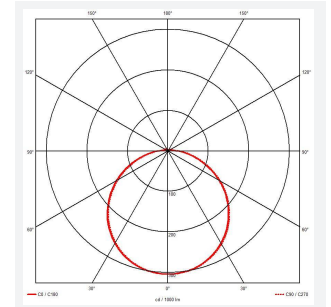

Mercurial

Mercurial 2 IP54 2CCT Silver OCTO
Code: AMER2/1/S/OCTO

Category	Bulkheads
Application	Ancillary, Commercial, Education, Healthcare, Hospitality, Outdoor, Retail
Specification	Architectural

PRODUCT FEATURES

- Utility LED wall/ceiling luminaire suitable for education and commercial applications and ancillary areas
- Corridor function options available for effective reduction in energy consumption
- Clip in gear tray ensures quick installation
- CCT selectable between 3000K and 4000K and power selectable; offering a choice of 2 outputs, in one luminaire (AMER1/1/** only)
- Side conduit entry covers retain sleek appearance when not in use

GENERAL INFORMATION	
Wattage	34W
Lumens Delivered	4700lm (4000K)
Lm/W	130lm/W (4000K)
Beam Angle	120
CRI	80
CCT	3000/4000K
Input	220-240V
Operating Temp	-20°C - 40°C
SDCM	3

TECHNICAL INFORMATION	
Light Source	LED
Colour / Finish	Silver
IP Rating	IP54
Class Protection	2
Internal / External	Internal
Surface / Recessed / Suspended	Ceiling, Wall
Lumen Depreciation	L70 80,000h
Warranty (Years)	7
CE Mark	Yes
Diameter	500 mm