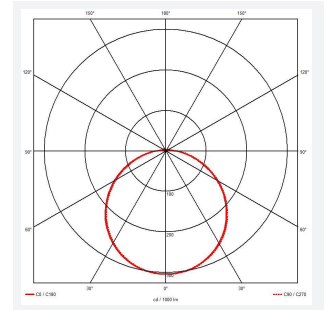

Mercurial

Mercurial 2 IP54 2CCT Silver OCTO Self-Test
Code: AMER2/1/S/OCTO/SM3

Category	Bulkheads
Application	Ancillary, Commercial, Education, Healthcare, Hospitality, Outdoor, Retail
Specification	Architectural

PRODUCT FEATURES

- Utility LED wall/ceiling luminaire suitable for education and commercial applications and ancillary areas
- Corridor function options available for effective reduction in energy consumption
- Clip in gear tray ensures quick installation
- CCT selectable between 3000K and 4000K and power selectable; offering a choice of 2 outputs, in one luminaire (AMER1/1/** only)
- Side conduit entry covers retain sleek appearance when not in use

GENERAL INFORMATION	
Wattage	34W
Lumens Delivered	4700lm (4000K)
Lm/W	130lm/W (4000K)
Beam Angle	120
CRI	80
CCT	3000/4000K
Input	220-240V
Operating Temp	5°C - 40°C
SDCM	3

TECHNICAL INFORMATION	
Light Source	LED
Colour / Finish	Silver
IP Rating	IP54
Class Protection	2
Internal / External	Internal
Surface / Recessed / Suspended	Ceiling, Wall
Lumen Depreciation	L70 80,000h
Warranty (Years)	7
CE Mark	Yes
Diameter	500 mm