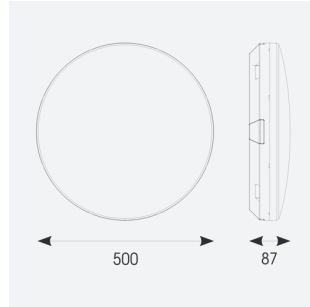

# Mercurial

Mercurial 2 IP54 2CCT Silver OCTO Self-Test  
Code: AMER2/1/S/OCTO/SM3

Category	Bulkheads
Application	Ancillary, Commercial, Education, Healthcare, Hospitality, Outdoor, Retail
Specification	Architectural

## PRODUCT FEATURES

- Utility LED wall/ceiling luminaire suitable for education and commercial applications and ancillary areas
- Corridor function options available for effective reduction in energy consumption
- Clip in gear tray ensures quick installation
- CCT selectable between 3000K and 4000K and power selectable; offering a choice of 2 outputs, in one luminaire (AMER1/1/\*\* only)
- Side conduit entry covers retain sleek appearance when not in use

GENERAL INFORMATION	
Wattage	34W
Lumens Delivered	4700lm (4000K)
Lm/W	130lm/W (4000K)
Beam Angle	120
CRI	80
CCT	3000/4000K
Input	220-240V
Operating Temp	5°C - 40°C
SDCM	3

TECHNICAL INFORMATION	
Light Source	LED
Colour / Finish	Silver
IP Rating	IP54
Class Protection	2
Internal / External	Internal
Surface / Recessed / Suspended	Ceiling, Wall
Lumen Depreciation	L70 80,000h
Warranty (Years)	7
CE Mark	Yes
Diameter	500 mm