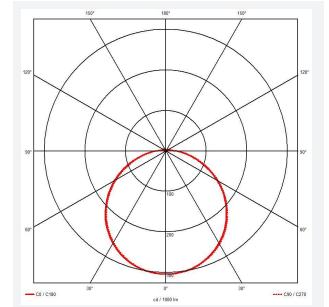

# Mercurial

Mercurial 2 IP54 2CCT Silver OCTO Self-Test  
Code: AMER2/1/S/OCTO/SM3

Category	Bulkheads
Application	Ancillary, Commercial, Education, Healthcare, Hospitality, Outdoor, Retail
Specification	Architectural

## PRODUCT FEATURES

- Utility LED wall/ceiling luminaire suitable for education and commercial applications and ancillary areas
- Corridor function options available for effective reduction in energy consumption
- Clip in gear tray ensures quick installation
- CCT selectable between 3000K and 4000K and power selectable; offering a choice of 2 outputs, in one luminaire (AMER1/1/\*\* only)
- Side conduit entry covers retain sleek appearance when not in use

GENERAL INFORMATION	
Wattage	34W
Lumens Delivered	4700lm (4000K)
Lm/W	130lm/W (4000K)
Beam Angle	120
CRI	80
CCT	3000/4000K
Input	220-240V
Operating Temp	5°C - 40°C
SDCM	3

TECHNICAL INFORMATION	
Light Source	LED
Colour / Finish	Silver
IP Rating	IP54
Class Protection	2
Internal / External	Internal
Surface / Recessed / Suspended	Ceiling, Wall
Lumen Depreciation	L70 80,000h
Warranty (Years)	7
CE Mark	Yes
Diameter	500 mm