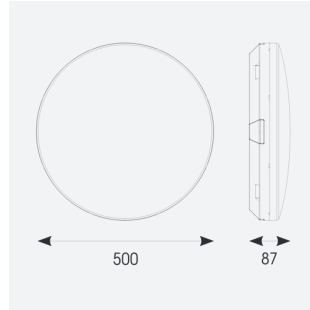

Mercurial

Mercurial 2 IP54 2CCT Silver OCTO Self-Test
Code: AMER2/1/S/OCTO/SM3

Category	Bulkheads
Application	Ancillary, Commercial, Education, Healthcare, Hospitality, Outdoor, Retail
Specification	Architectural

PRODUCT FEATURES

- Utility LED wall/ceiling luminaire suitable for education and commercial applications and ancillary areas
- Corridor function options available for effective reduction in energy consumption
- Clip in gear tray ensures quick installation
- CCT selectable between 3000K and 4000K and power selectable; offering a choice of 2 outputs, in one luminaire (AMER1/1/** only)
- Side conduit entry covers retain sleek appearance when not in use

GENERAL INFORMATION	
Wattage	34W
Lumens Delivered	4700lm (4000K)
Lm/W	130lm/W (4000K)
Beam Angle	120
CRI	80
CCT	3000/4000K
Input	220-240V
Operating Temp	5°C - 40°C
SDCM	3

TECHNICAL INFORMATION	
Light Source	LED
Colour / Finish	Silver
IP Rating	IP54
Class Protection	2
Internal / External	Internal
Surface / Recessed / Suspended	Ceiling, Wall
Lumen Depreciation	L70 80,000h
Warranty (Years)	7
CE Mark	Yes
Diameter	500 mm