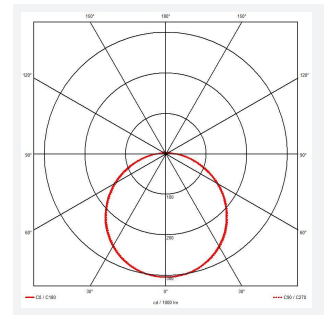

Mercurial

Mercurial 2 IP54 2CCT Silver OCTO Self-Test
Code: AMER2/1/S/OCTO/SM3

Category	Bulkheads
Application	Ancillary, Commercial, Education, Healthcare, Hospitality, Outdoor, Retail
Specification	Architectural

PRODUCT FEATURES

- Utility LED wall/ceiling luminaire suitable for education and commercial applications and ancillary areas
- Corridor function options available for effective reduction in energy consumption
- Clip in gear tray ensures quick installation
- CCT selectable between 3000K and 4000K and power selectable; offering a choice of 2 outputs, in one luminaire (AMER1/1/** only)
- Side conduit entry covers retain sleek appearance when not in use

GENERAL INFORMATION	
Wattage	23W - 33W
Lumens Delivered	4700lm (4000K)
Lm/W	130lm/W (4000K)
Beam Angle	120
CRI	80
CCT	3000/4000K
Input	220/240V
Operating Temp	5°C - 40°C
SDCM	3

TECHNICAL INFORMATION	
Light Source	LED
Colour / Finish	Silver
IP Rating	IP54
Class Protection	2
Internal / External	Internal
Surface / Recessed / Suspended	Ceiling, Wall
Lumen Depreciation	L70 80,000h
Warranty (Years)	7
CE Mark	Yes
Diameter	500 mm