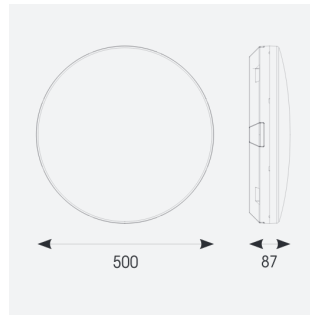

Mercurial

Mercurial 2 IP54 2CCT Silver OCTO Self-Test
Code: AMER2/1/S/OCTO/SM3

Category	Bulkheads
Application	Ancillary, Commercial, Education, Healthcare, Hospitality, Outdoor, Retail
Specification	Architectural

PRODUCT FEATURES

- Utility LED wall/ceiling luminaire suitable for education and commercial applications and ancillary areas
- Corridor function options available for effective reduction in energy consumption
- Clip in gear tray ensures quick installation
- CCT selectable between 3000K and 4000K and power selectable; offering a choice of 2 outputs, in one luminaire (AMER1/1/** only)
- Side conduit entry covers retain sleek appearance when not in use

GENERAL INFORMATION	
Wattage	23W - 33W
Lumens Delivered	4700lm (4000K)
Lm/W	130lm/W (4000K)
Beam Angle	120
CRI	80
CCT	3000/4000K
Input	220/240V
Operating Temp	5°C - 40°C
SDCM	3

TECHNICAL INFORMATION	
Light Source	LED
Colour / Finish	Silver
IP Rating	IP54
Class Protection	2
Internal / External	Internal
Surface / Recessed / Suspended	Ceiling, Wall
Lumen Depreciation	L70 80,000h
Warranty (Years)	7
CE Mark	Yes
Diameter	500 mm