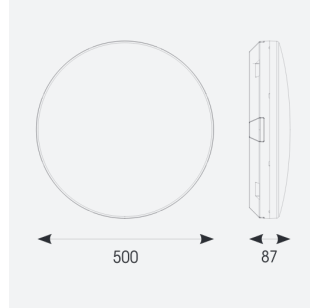

Mercurial

Mercurial 2 IP54 2CCT Silver OCTO DALI-
Code: AMER2/1/S/OCTO/DM3

Category	Bulkheads
Application	Ancillary, Commercial, Education, Healthcare, Hospitality, Outdoor, Retail
Specification	Architectural

PRODUCT FEATURES

- Utility LED wall/ceiling luminaire suitable for education and commercial applications and ancillary areas
- Corridor function options available for effective reduction in energy consumption
- Clip in gear tray ensures quick installation
- CCT selectable between 3000K and 4000K and power selectable; offering a choice of 2 outputs, in one luminaire (AMER1/1/** only)
- Side conduit entry covers retain sleek appearance when not in use

GENERAL INFORMATION	
Wattage	34W
Lumens Delivered	4700lm (4000K)
Lm/W	130lm/W (4000K)
Beam Angle	120
CRI	80
CCT	3000/4000K
Input	220-240V
Operating Temp	5°C - 40°C
SDCM	3

TECHNICAL INFORMATION	
Light Source	LED
Colour / Finish	Silver
IP Rating	IP54
Class Protection	2
Internal / External	Internal
Surface / Recessed / Suspended	Ceiling, Wall
Lumen Depreciation	L70 80,000h
Warranty (Years)	7
CE Mark	Yes
Diameter	500 mm