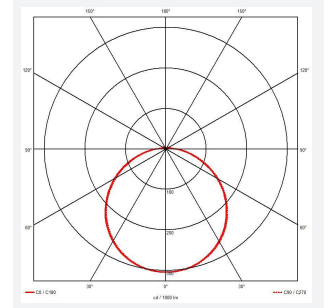

Mercurial

Mercurial 2 IP54 2CCT Silver OCTO DALI-
Code: AMER2/1/S/OCTO/DM3

Category	Bulkheads
Application	Ancillary, Commercial, Education, Healthcare, Hospitality, Outdoor, Retail
Specification	Architectural

PRODUCT FEATURES

- Utility LED wall/ceiling luminaire suitable for education and commercial applications and ancillary areas
- Corridor function options available for effective reduction in energy consumption
- Clip in gear tray ensures quick installation
- CCT selectable between 3000K and 4000K and power selectable; offering a choice of 2 outputs, in one luminaire (AMER1/1/** only)
- Side conduit entry covers retain sleek appearance when not in use

GENERAL INFORMATION	
Wattage	34W
Lumens Delivered	4700lm (4000K)
Lm/W	130lm/W (4000K)
Beam Angle	120
CRI	80
CCT	3000/4000K
Input	220-240V
Operating Temp	5°C - 40°C
SDCM	3

TECHNICAL INFORMATION	
Light Source	LED
Colour / Finish	Silver
IP Rating	IP54
Class Protection	2
Internal / External	Internal
Surface / Recessed / Suspended	Ceiling, Wall
Lumen Depreciation	L70 80,000h
Warranty (Years)	7
CE Mark	Yes
Diameter	500 mm