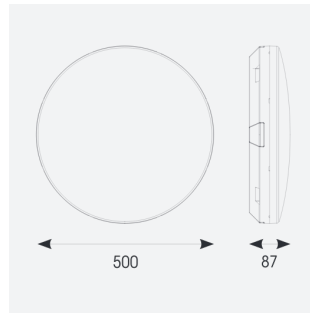

Mercurial

Mercurial 2 IP54 2CCT Silver OCTO DALI-
Code: AMER2/1/S/OCTO/DM3

Category	Bulkheads
Application	Ancillary, Commercial, Education, Healthcare, Hospitality, Outdoor, Retail
Specification	Architectural

PRODUCT FEATURES

- Utility LED wall/ceiling luminaire suitable for education and commercial applications and ancillary areas
- Corridor function options available for effective reduction in energy consumption
- Clip in gear tray ensures quick installation
- CCT selectable between 3000K and 4000K and power selectable; offering a choice of 2 outputs, in one luminaire (AMER1/1/** only)
- Side conduit entry covers retain sleek appearance when not in use

GENERAL INFORMATION	
Wattage	23W - 33W
Lumens Delivered	4700lm (4000K)
Lm/W	130lm/W (4000K)
Beam Angle	120
CRI	80
CCT	3000/4000K
Input	220/240V
Operating Temp	5°C - 40°C
SDCM	3

TECHNICAL INFORMATION	
Light Source	LED
Colour / Finish	Silver
IP Rating	IP54
Class Protection	2
Internal / External	Internal
Surface / Recessed / Suspended	Ceiling, Wall
Lumen Depreciation	L70 80,000h
Warranty (Years)	7
CE Mark	Yes
Diameter	500 mm