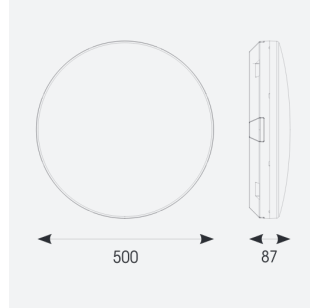

# Mercurial

Mercurial 2 IP54 2CCT Silver OCTO DALI-  
Code: AMER2/1/S/OCTO/DM3

<b>Category</b>	Bulkheads
<b>Application</b>	Ancillary, Commercial, Education, Healthcare, Hospitality, Outdoor, Retail
<b>Specification</b>	Architectural

## PRODUCT FEATURES

- Utility LED wall/ceiling luminaire suitable for education and commercial applications and ancillary areas
- Corridor function options available for effective reduction in energy consumption
- Clip in gear tray ensures quick installation
- CCT selectable between 3000K and 4000K and power selectable; offering a choice of 2 outputs, in one luminaire (AMER1/1/\*\* only)
- Side conduit entry covers retain sleek appearance when not in use

GENERAL INFORMATION	
Wattage	34W
Lumens Delivered	4700lm (4000K)
Lm/W	130lm/W (4000K)
Beam Angle	120
CRI	80
CCT	3000/4000K
Input	220-240V
Operating Temp	5°C - 40°C
SDCM	3

TECHNICAL INFORMATION	
Light Source	LED
Colour / Finish	Silver
IP Rating	IP54
Class Protection	2
Internal / External	Internal
Surface / Recessed / Suspended	Ceiling, Wall
Lumen Depreciation	L70 80,000h
Warranty (Years)	7
CE Mark	Yes
Diameter	500 mm