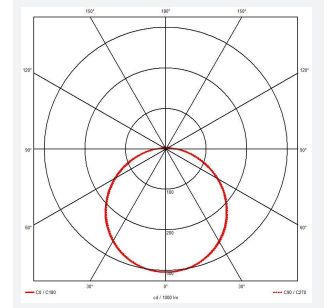

# Mercurial

Mercurial 2 IP54 2CCT Silver OCTO DALI-  
Code: AMER2/1/S/OCTO/DM3

<b>Category</b>	Bulkheads
<b>Application</b>	Ancillary, Commercial, Education, Healthcare, Hospitality, Outdoor, Retail
<b>Specification</b>	Architectural

## PRODUCT FEATURES

- Utility LED wall/ceiling luminaire suitable for education and commercial applications and ancillary areas
- Corridor function options available for effective reduction in energy consumption
- Clip in gear tray ensures quick installation
- CCT selectable between 3000K and 4000K and power selectable; offering a choice of 2 outputs, in one luminaire (AMER1/1/\*\* only)
- Side conduit entry covers retain sleek appearance when not in use

GENERAL INFORMATION	
Wattage	34W
Lumens Delivered	4700lm (4000K)
Lm/W	130lm/W (4000K)
Beam Angle	120
CRI	80
CCT	3000/4000K
Input	220-240V
Operating Temp	5°C - 40°C
SDCM	3

TECHNICAL INFORMATION	
Light Source	LED
Colour / Finish	Silver
IP Rating	IP54
Class Protection	2
Internal / External	Internal
Surface / Recessed / Suspended	Ceiling, Wall
Lumen Depreciation	L70 80,000h
Warranty (Years)	7
CE Mark	Yes
Diameter	500 mm