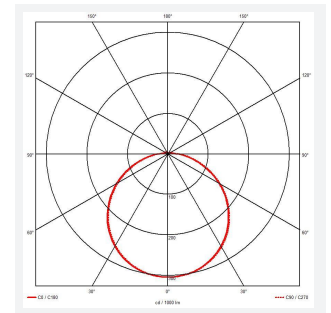

Mercurial

Mercurial 2 IP54 2CCT Silver OCTO DALI-
Code: AMER2/1/S/OCTO/DM3

Category	Bulkheads
Application	Ancillary, Commercial, Education, Healthcare, Hospitality, Outdoor, Retail
Specification	Architectural

PRODUCT FEATURES

- Utility LED wall/ceiling luminaire suitable for education and commercial applications and ancillary areas
- Corridor function options available for effective reduction in energy consumption
- Clip in gear tray ensures quick installation
- CCT selectable between 3000K and 4000K and power selectable; offering a choice of 2 outputs, in one luminaire (AMER1/1/** only)
- Side conduit entry covers retain sleek appearance when not in use

GENERAL INFORMATION	
Wattage	23W - 33W
Lumens Delivered	4700lm (4000K)
Lm/W	130lm/W (4000K)
Beam Angle	120
CRI	80
CCT	3000/4000K
Input	220/240V
Operating Temp	5°C - 40°C
SDCM	3

TECHNICAL INFORMATION	
Light Source	LED
Colour / Finish	Silver
IP Rating	IP54
Class Protection	2
Internal / External	Internal
Surface / Recessed / Suspended	Ceiling, Wall
Lumen Depreciation	L70 80,000h
Warranty (Years)	7
CE Mark	Yes
Diameter	500 mm