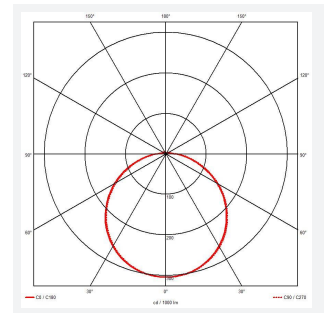

Mercurial

Mercurial 2 IP54 2CCT Silver DALI-Emergency
Code: AMER2/1/S/DM3

Category	Bulkheads
Application	Ancillary, Commercial, Education, Healthcare, Hospitality, Outdoor, Retail
Specification	Architectural

PRODUCT FEATURES

- Utility LED wall/ceiling luminaire suitable for education and commercial applications and ancillary areas
- Corridor function options available for effective reduction in energy consumption
- Clip in gear tray ensures quick installation
- CCT selectable between 3000K and 4000K and power selectable; offering a choice of 2 outputs, in one luminaire (AMER1/1/** only)
- Side conduit entry covers retain sleek appearance when not in use

GENERAL INFORMATION	
Wattage	23W - 33W
Lumens Delivered	4700lm (4000K)
Lm/W	130lm/W (4000K)
Beam Angle	120
CRI	80
CCT	3000/4000K
Input	220/240V
Operating Temp	5°C - 40°C
SDCM	3

TECHNICAL INFORMATION	
Light Source	LED
Colour / Finish	Silver
IP Rating	IP54
Class Protection	2
Internal / External	Internal
Surface / Recessed / Suspended	Ceiling, Wall
Lumen Depreciation	L70 80,000h
Warranty (Years)	7
CE Mark	Yes
Diameter	500 mm