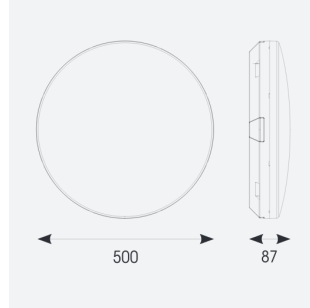

Mercurial

Mercurial 2 IP54 2CCT Silver DALI-Emergency
Code: AMER2/1/S/DM3

Category	Bulkheads
Application	Ancillary, Commercial, Education, Healthcare, Hospitality, Outdoor, Retail
Specification	Architectural

PRODUCT FEATURES

- Utility LED wall/ceiling luminaire suitable for education and commercial applications and ancillary areas
- Corridor function options available for effective reduction in energy consumption
- Clip in gear tray ensures quick installation
- CCT selectable between 3000K and 4000K and power selectable; offering a choice of 2 outputs, in one luminaire (AMER1/1/** only)
- Side conduit entry covers retain sleek appearance when not in use

GENERAL INFORMATION	
Wattage	34W
Lumens Delivered	4700lm (4000K)
Lm/W	130lm/W (4000K)
Beam Angle	120
CRI	80
CCT	3000/4000K
Input	220-240V
Operating Temp	5°C - 40°C
SDCM	3

TECHNICAL INFORMATION	
Light Source	LED
Colour / Finish	Silver
IP Rating	IP54
Class Protection	2
Internal / External	Internal
Surface / Recessed / Suspended	Ceiling, Wall
Lumen Depreciation	L70 80,000h
Warranty (Years)	7
CE Mark	Yes
Diameter	500 mm