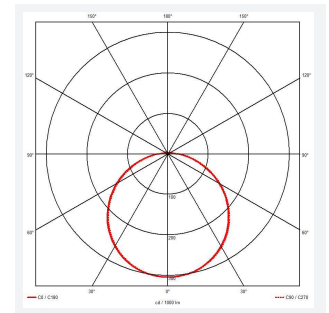

# Mercurial

Mercurial 2 IP54 2CCT Silver DALI-Emergency  
Code: AMER2/1/S/DM3

Category	Bulkheads
Application	Ancillary, Commercial, Education, Healthcare, Hospitality, Outdoor, Retail
Specification	Architectural

## PRODUCT FEATURES

- Utility LED wall/ceiling luminaire suitable for education and commercial applications and ancillary areas
- Corridor function options available for effective reduction in energy consumption
- Clip in gear tray ensures quick installation
- CCT selectable between 3000K and 4000K and power selectable; offering a choice of 2 outputs, in one luminaire (AMER1/1/\*\* only)
- Side conduit entry covers retain sleek appearance when not in use

GENERAL INFORMATION	
Wattage	34W
Lumens Delivered	4700lm (4000K)
Lm/W	130lm/W (4000K)
Beam Angle	120
CRI	80
CCT	3000/4000K
Input	220-240V
Operating Temp	5°C - 40°C
SDCM	3

TECHNICAL INFORMATION	
Light Source	LED
Colour / Finish	Silver
IP Rating	IP54
Class Protection	2
Internal / External	Internal
Surface / Recessed / Suspended	Ceiling, Wall
Lumen Depreciation	L70 80,000h
Warranty (Years)	7
CE Mark	Yes
Diameter	500 mm