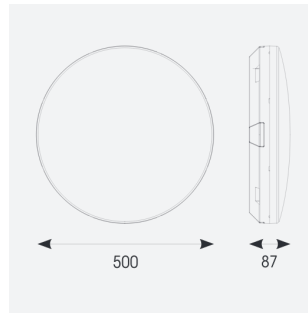

# Mercurial

Mercurial 2 IP54 2CCT Silver DALI-Emergency  
Code: AMER2/1/S/DM3

Category	Bulkheads
Application	Ancillary, Commercial, Education, Healthcare, Hospitality, Outdoor, Retail
Specification	Architectural

## PRODUCT FEATURES

- Utility LED wall/ceiling luminaire suitable for education and commercial applications and ancillary areas
- Corridor function options available for effective reduction in energy consumption
- Clip in gear tray ensures quick installation
- CCT selectable between 3000K and 4000K and power selectable; offering a choice of 2 outputs, in one luminaire (AMER1/1/\*\* only)
- Side conduit entry covers retain sleek appearance when not in use

GENERAL INFORMATION	
Wattage	34W
Lumens Delivered	4700lm (4000K)
Lm/W	130lm/W (4000K)
Beam Angle	120
CRI	80
CCT	3000/4000K
Input	220-240V
Operating Temp	5°C - 40°C
SDCM	3

TECHNICAL INFORMATION	
Light Source	LED
Colour / Finish	Silver
IP Rating	IP54
Class Protection	2
Internal / External	Internal
Surface / Recessed / Suspended	Ceiling, Wall
Lumen Depreciation	L70 80,000h
Warranty (Years)	7
CE Mark	Yes
Diameter	500 mm