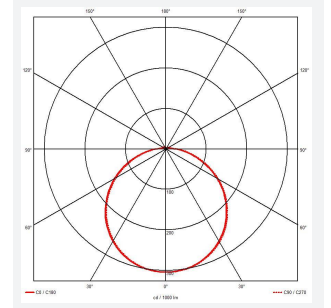

Mercurial

Mercurial 2 IP54 2CCT Silver DALI-Emergency
Code: AMER2/1/S/DM3

Category	Bulkheads
Application	Ancillary, Commercial, Education, Healthcare, Hospitality, Outdoor, Retail
Specification	Architectural

PRODUCT FEATURES

- Utility LED wall/ceiling luminaire suitable for education and commercial applications and ancillary areas
- Corridor function options available for effective reduction in energy consumption
- Clip in gear tray ensures quick installation
- CCT selectable between 3000K and 4000K and power selectable; offering a choice of 2 outputs, in one luminaire (AMER1/1/** only)
- Side conduit entry covers retain sleek appearance when not in use

GENERAL INFORMATION	
Wattage	34W
Lumens Delivered	4700lm (4000K)
Lm/W	130lm/W (4000K)
Beam Angle	120
CRI	80
CCT	3000/4000K
Input	220-240V
Operating Temp	5°C - 40°C
SDCM	3

TECHNICAL INFORMATION	
Light Source	LED
Colour / Finish	Silver
IP Rating	IP54
Class Protection	2
Internal / External	Internal
Surface / Recessed / Suspended	Ceiling, Wall
Lumen Depreciation	L70 80,000h
Warranty (Years)	7
CE Mark	Yes
Diameter	500 mm