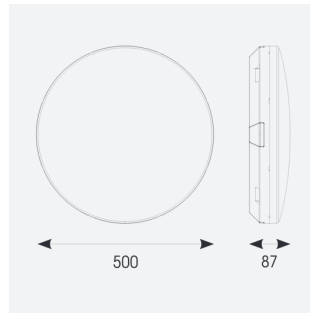

Mercurial

Mercurial 2 IP54 2CCT Silver DALI-Emergency
Code: AMER2/1/S/DM3

Category	Bulkheads
Application	Ancillary, Commercial, Education, Healthcare, Hospitality, Outdoor, Retail
Specification	Architectural

PRODUCT FEATURES

- Utility LED wall/ceiling luminaire suitable for education and commercial applications and ancillary areas
- Corridor function options available for effective reduction in energy consumption
- Clip in gear tray ensures quick installation
- CCT selectable between 3000K and 4000K and power selectable; offering a choice of 2 outputs, in one luminaire (AMER1/1/** only)
- Side conduit entry covers retain sleek appearance when not in use

GENERAL INFORMATION	
Wattage	23W - 33W
Lumens Delivered	4700lm (4000K)
Lm/W	130lm/W (4000K)
Beam Angle	120
CRI	80
CCT	3000/4000K
Input	220/240V
Operating Temp	5°C - 40°C
SDCM	3

TECHNICAL INFORMATION	
Light Source	LED
Colour / Finish	Silver
IP Rating	IP54
Class Protection	2
Internal / External	Internal
Surface / Recessed / Suspended	Ceiling, Wall
Lumen Depreciation	L70 80,000h
Warranty (Years)	7
CE Mark	Yes
Diameter	500 mm