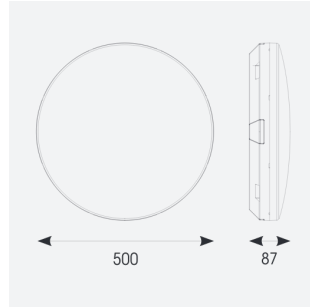

Mercurial

Mercurial 2 IP54 2CCT Silver 1-10V
Code: AMER2/1/S/DD4

Category	Bulkheads
Application	Ancillary, Commercial, Education, Healthcare, Hospitality, Outdoor, Retail
Specification	Architectural

PRODUCT FEATURES

- Utility LED wall/ceiling luminaire suitable for education and commercial applications and ancillary areas
- Corridor function options available for effective reduction in energy consumption
- Clip in gear tray ensures quick installation
- CCT selectable between 3000K and 4000K and power selectable; offering a choice of 2 outputs, in one luminaire (AMER1/1/** only)
- Side conduit entry covers retain sleek appearance when not in use

GENERAL INFORMATION	
Wattage	23W - 33W
Lumens Delivered	4700lm (4000K)
Lm/W	130lm/W (4000K)
Beam Angle	120
CRI	80
CCT	3000/4000K
Input	220/240V
Operating Temp	-20°C - 40°C
SDCM	3

TECHNICAL INFORMATION	
Light Source	LED
Colour / Finish	Silver
IP Rating	IP54
Class Protection	2
Internal / External	Internal
Surface / Recessed / Suspended	Ceiling, Wall
Lumen Depreciation	L70 80,000h
Warranty (Years)	7
CE Mark	Yes
Diameter	500 mm