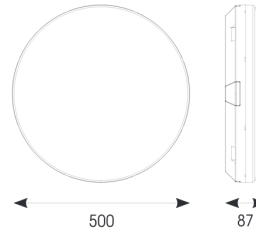

Mercurial

Mercurial 2 IP54 2CCT Silver 1-10V
Code: AMER2/1/S/DD4

Category	Bulkheads
Application	Ancillary, Commercial, Education, Healthcare, Hospitality, Outdoor, Retail
Specification	Architectural

- Utility LED wall/ceiling luminaire suitable for education and commercial applications and ancillary areas
- Corridor function options available for effective reduction in energy consumption
- Clip in gear tray ensures quick installation
- CCT selectable between 3000K and 4000K and power selectable; offering a choice of 2 outputs, in one luminaire (AMER1/1/** only)
- Side conduit entry covers retain sleek appearance when not in use

GENERAL INFORMATION	
Wattage	23W/34W
Lumens Delivered	3200 - 4700lm (4000K)
Lm/W	140lm/W (4000K)
Beam Angle	120
CRI	80
CCT	3000/4000K
Input	220-240V
Operating Temp	-20°C - 40°C
SDCM	3

TECHNICAL INFORMATION	
Light Source	LED
Colour / Finish	Silver
IP Rating	IP54
Class Protection	2
Internal / External	Internal
Surface / Recessed / Suspended	Ceiling, Wall
Lumen Depreciation	L70 80,000h
Warranty (Years)	7
CE Mark	Yes
Diameter	500 mm