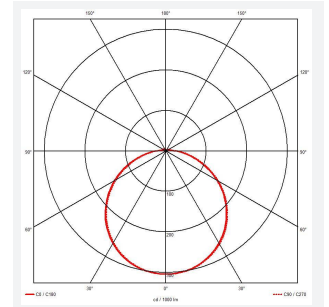

Mercurial

Mercurial 2 IP54 2CCT Silver 1-10V
Code: AMER2/1/S/DD4

Category	Bulkheads
Application	Ancillary, Commercial, Education, Healthcare, Hospitality, Outdoor, Retail
Specification	Architectural

PRODUCT FEATURES

- Utility LED wall/ceiling luminaire suitable for education and commercial applications and ancillary areas
- Corridor function options available for effective reduction in energy consumption
- Clip in gear tray ensures quick installation
- CCT selectable between 3000K and 4000K and power selectable; offering a choice of 2 outputs, in one luminaire (AMER1/1/** only)
- Side conduit entry covers retain sleek appearance when not in use

GENERAL INFORMATION	
Wattage	23W - 33W
Lumens Delivered	4700lm (4000K)
Lm/W	130lm/W (4000K)
Beam Angle	120
CRI	80
CCT	3000/4000K
Input	220/240V
Operating Temp	-20°C - 40°C
SDCM	3

TECHNICAL INFORMATION	
Light Source	LED
Colour / Finish	Silver
IP Rating	IP54
Class Protection	2
Internal / External	Internal
Surface / Recessed / Suspended	Ceiling, Wall
Lumen Depreciation	L70 80,000h
Warranty (Years)	7
CE Mark	Yes
Diameter	500 mm