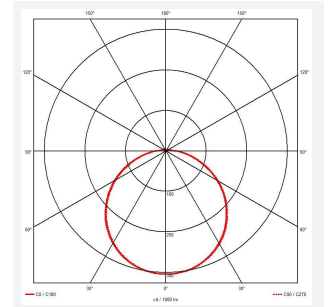

# Mercurial

Mercurial 2 IP54 2CCT Silver 1-10V  
Code: AMER2/1/S/DD4

Category	Bulkheads
Application	Ancillary, Commercial, Education, Healthcare, Hospitality, Outdoor, Retail
Specification	Architectural

## PRODUCT FEATURES

- Utility LED wall/ceiling luminaire suitable for education and commercial applications and ancillary areas
- Corridor function options available for effective reduction in energy consumption
- Clip in gear tray ensures quick installation
- CCT selectable between 3000K and 4000K and power selectable; offering a choice of 2 outputs, in one luminaire (AMER1/1/\*\* only)
- Side conduit entry covers retain sleek appearance when not in use

GENERAL INFORMATION	
Wattage	34W
Lumens Delivered	4700lm (4000K)
Lm/W	130lm/W (4000K)
Beam Angle	120
CRI	80
CCT	3000/4000K
Input	220-240V
Operating Temp	-20°C - 40°C
SDCM	3

TECHNICAL INFORMATION	
Light Source	LED
Colour / Finish	Silver
IP Rating	IP54
Class Protection	2
Internal / External	Internal
Surface / Recessed / Suspended	Ceiling, Wall
Lumen Depreciation	L70 80,000h
Warranty (Years)	7
CE Mark	Yes
Diameter	500 mm