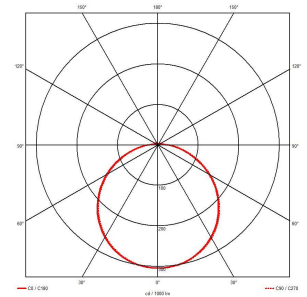

Mercurial

Mercurial 2 IP54 2CCT Silver 1-10V
Code: AMER2/1/S/DD4

Category	Bulkheads
Application	Ancillary, Commercial, Education, Healthcare, Hospitality, Outdoor, Retail
Specification	Architectural

- Utility LED wall/ceiling luminaire suitable for education and commercial applications and ancillary areas
- Corridor function options available for effective reduction in energy consumption
- Clip in gear tray ensures quick installation
- CCT selectable between 3000K and 4000K and power selectable; offering a choice of 2 outputs, in one luminaire (AMER1/1/** only)
- Side conduit entry covers retain sleek appearance when not in use

GENERAL INFORMATION	
Wattage	23W/34W
Lumens Delivered	3200 - 4700lm (4000K)
Lm/W	140lm/W (4000K)
Beam Angle	120
CRI	80
CCT	3000/4000K
Input	220-240V
Operating Temp	-20°C - 40°C
SDCM	3

TECHNICAL INFORMATION	
Light Source	LED
Colour / Finish	Silver
IP Rating	IP54
Class Protection	2
Internal / External	Internal
Surface / Recessed / Suspended	Ceiling, Wall
Lumen Depreciation	L70 80,000h
Warranty (Years)	7
CE Mark	Yes
Diameter	500 mm