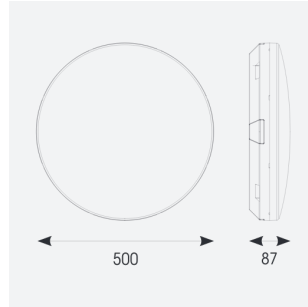

# Mercurial

Mercurial 2 IP54 2CCT Silver 1-10V  
Code: AMER2/1/S/DD4

Category	Bulkheads
Application	Ancillary, Commercial, Education, Healthcare, Hospitality, Outdoor, Retail
Specification	Architectural

## PRODUCT FEATURES

- Utility LED wall/ceiling luminaire suitable for education and commercial applications and ancillary areas
- Corridor function options available for effective reduction in energy consumption
- Clip in gear tray ensures quick installation
- CCT selectable between 3000K and 4000K and power selectable; offering a choice of 2 outputs, in one luminaire (AMER1/1/\*\* only)
- Side conduit entry covers retain sleek appearance when not in use

GENERAL INFORMATION	
Wattage	34W
Lumens Delivered	4700lm (4000K)
Lm/W	130lm/W (4000K)
Beam Angle	120
CRI	80
CCT	3000/4000K
Input	220-240V
Operating Temp	-20°C - 40°C
SDCM	3

TECHNICAL INFORMATION	
Light Source	LED
Colour / Finish	Silver
IP Rating	IP54
Class Protection	2
Internal / External	Internal
Surface / Recessed / Suspended	Ceiling, Wall
Lumen Depreciation	L70 80,000h
Warranty (Years)	7
CE Mark	Yes
Diameter	500 mm