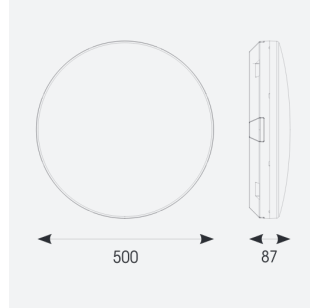

Mercurial

Mercurial 2 IP54 2CCT Silver 1-10V Self-Test
Code: AMER2/1/S/DD4/SM3

Category	Bulkheads
Application	Ancillary, Commercial, Education, Healthcare, Hospitality, Outdoor, Retail
Specification	Architectural

PRODUCT FEATURES

- Utility LED wall/ceiling luminaire suitable for education and commercial applications and ancillary areas
- Corridor function options available for effective reduction in energy consumption
- Clip in gear tray ensures quick installation
- CCT selectable between 3000K and 4000K and power selectable; offering a choice of 2 outputs, in one luminaire (AMER1/1/** only)
- Side conduit entry covers retain sleek appearance when not in use

GENERAL INFORMATION	
Wattage	23W - 33W
Lumens Delivered	4700lm (4000K)
Lm/W	130lm/W (4000K)
Beam Angle	120
CRI	80
CCT	3000/4000K
Input	220/240V
Operating Temp	5°C - 40°C
SDCM	3

TECHNICAL INFORMATION	
Light Source	LED
Colour / Finish	Silver
IP Rating	IP54
Class Protection	2
Internal / External	Internal
Surface / Recessed / Suspended	Ceiling, Wall
Lumen Depreciation	L70 80,000h
Warranty (Years)	7
CE Mark	Yes
Diameter	500 mm