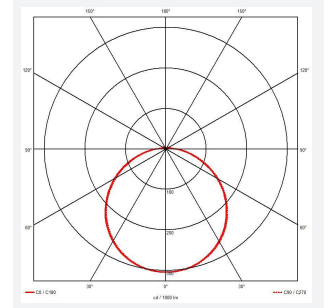

Mercurial

Mercurial 2 IP54 2CCT Silver 1-10V Self-Test
Code: AMER2/1/S/DD4/SM3

Category	Bulkheads
Application	Ancillary, Commercial, Education, Healthcare, Hospitality, Outdoor, Retail
Specification	Architectural

PRODUCT FEATURES

- Utility LED wall/ceiling luminaire suitable for education and commercial applications and ancillary areas
- Corridor function options available for effective reduction in energy consumption
- Clip in gear tray ensures quick installation
- CCT selectable between 3000K and 4000K and power selectable; offering a choice of 2 outputs, in one luminaire (AMER1/1/** only)
- Side conduit entry covers retain sleek appearance when not in use

GENERAL INFORMATION	
Wattage	23W - 33W
Lumens Delivered	4700lm (4000K)
Lm/W	130lm/W (4000K)
Beam Angle	120
CRI	80
CCT	3000/4000K
Input	220/240V
Operating Temp	5°C - 40°C
SDCM	3

TECHNICAL INFORMATION	
Light Source	LED
Colour / Finish	Silver
IP Rating	IP54
Class Protection	2
Internal / External	Internal
Surface / Recessed / Suspended	Ceiling, Wall
Lumen Depreciation	L70 80,000h
Warranty (Years)	7
CE Mark	Yes
Diameter	500 mm