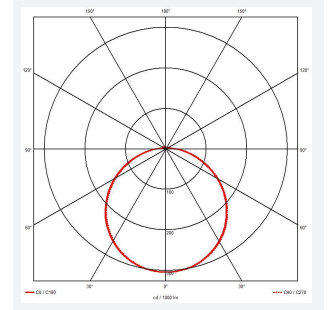

Mercurial

Mercurial 2 IP54 2CCT Silver 1-10V Self-Test
Code: AMER2/1/S/DD4/SM3

Category	Bulkheads
Application	Ancillary, Commercial, Education, Healthcare, Hospitality, Outdoor, Retail
Specification	Architectural

PRODUCT FEATURES

- Utility LED wall/ceiling luminaire suitable for education and commercial applications and ancillary areas
- Corridor function options available for effective reduction in energy consumption
- Clip in gear tray ensures quick installation
- CCT selectable between 3000K and 4000K and power selectable; offering a choice of 2 outputs, in one luminaire (AMER1/1/** only)
- Side conduit entry covers retain sleek appearance when not in use

GENERAL INFORMATION	
Wattage	34W
Lumens Delivered	4700lm (4000K)
Lm/W	130lm/W (4000K)
Beam Angle	120
CRI	80
CCT	3000/4000K
Input	220-240V
Operating Temp	5°C - 40°C
SDCM	3

TECHNICAL INFORMATION	
Light Source	LED
Colour / Finish	Silver
IP Rating	IP54
Class Protection	2
Internal / External	Internal
Surface / Recessed / Suspended	Ceiling, Wall
Lumen Depreciation	L70 80,000h
Warranty (Years)	7
CE Mark	Yes
Diameter	500 mm