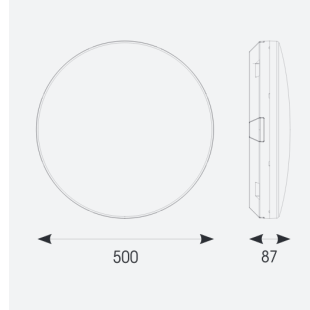

Mercurial

Mercurial 2 IP54 2CCT Silver 1-10V Self-Test
Code: AMER2/1/S/DD4/SM3

Category	Bulkheads
Application	Ancillary, Commercial, Education, Healthcare, Hospitality, Outdoor, Retail
Specification	Architectural

PRODUCT FEATURES

- Utility LED wall/ceiling luminaire suitable for education and commercial applications and ancillary areas
- Corridor function options available for effective reduction in energy consumption
- Clip in gear tray ensures quick installation
- CCT selectable between 3000K and 4000K and power selectable; offering a choice of 2 outputs, in one luminaire (AMER1/1/** only)
- Side conduit entry covers retain sleek appearance when not in use

GENERAL INFORMATION	
Wattage	34W
Lumens Delivered	4700lm (4000K)
Lm/W	130lm/W (4000K)
Beam Angle	120
CRI	80
CCT	3000/4000K
Input	220-240V
Operating Temp	5°C - 40°C
SDCM	3

TECHNICAL INFORMATION	
Light Source	LED
Colour / Finish	Silver
IP Rating	IP54
Class Protection	2
Internal / External	Internal
Surface / Recessed / Suspended	Ceiling, Wall
Lumen Depreciation	L70 80,000h
Warranty (Years)	7
CE Mark	Yes
Diameter	500 mm