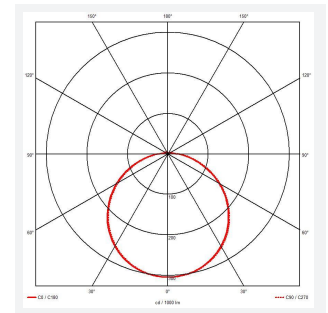

Mercurial

Mercurial 2 IP54 2CCT Silver 1-10V DALI-
Code: AMER2/1/S/DD4/DM3

Category	Bulkheads
Application	Ancillary, Commercial, Education, Healthcare, Hospitality, Outdoor, Retail
Specification	Architectural

PRODUCT FEATURES

- Utility LED wall/ceiling luminaire suitable for education and commercial applications and ancillary areas
- Corridor function options available for effective reduction in energy consumption
- Clip in gear tray ensures quick installation
- CCT selectable between 3000K and 4000K and power selectable; offering a choice of 2 outputs, in one luminaire (AMER1/1/** only)
- Side conduit entry covers retain sleek appearance when not in use

GENERAL INFORMATION	
Wattage	34W
Lumens Delivered	4700lm (4000K)
Lm/W	130lm/W (4000K)
Beam Angle	120
CRI	80
CCT	3000/4000K
Input	220-240V
Operating Temp	5°C - 40°C
SDCM	3

TECHNICAL INFORMATION	
Light Source	LED
Colour / Finish	Silver
IP Rating	IP54
Class Protection	2
Internal / External	Internal
Surface / Recessed / Suspended	Ceiling, Wall
Lumen Depreciation	L70 80,000h
Warranty (Years)	7
CE Mark	Yes
Diameter	500 mm