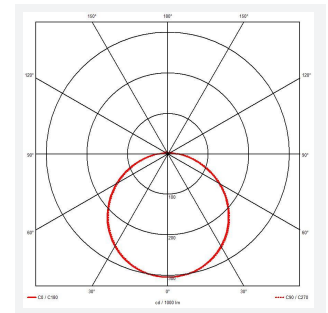

Mercurial

Mercurial 2 IP54 2CCT Silver 1-10V DALI-
Code: AMER2/1/S/DD4/DM3

Category	Bulkheads
Application	Ancillary, Commercial, Education, Healthcare, Hospitality, Outdoor, Retail
Specification	Architectural

PRODUCT FEATURES

- Utility LED wall/ceiling luminaire suitable for education and commercial applications and ancillary areas
- Corridor function options available for effective reduction in energy consumption
- Clip in gear tray ensures quick installation
- CCT selectable between 3000K and 4000K and power selectable; offering a choice of 2 outputs, in one luminaire (AMER1/1/** only)
- Side conduit entry covers retain sleek appearance when not in use

GENERAL INFORMATION	
Wattage	23W - 33W
Lumens Delivered	4700lm (4000K)
Lm/W	130lm/W (4000K)
Beam Angle	120
CRI	80
CCT	3000/4000K
Input	220/240V
Operating Temp	5°C - 40°C
SDCM	3

TECHNICAL INFORMATION	
Light Source	LED
Colour / Finish	Silver
IP Rating	IP54
Class Protection	2
Internal / External	Internal
Surface / Recessed / Suspended	Ceiling, Wall
Lumen Depreciation	L70 80,000h
Warranty (Years)	7
CE Mark	Yes
Diameter	500 mm