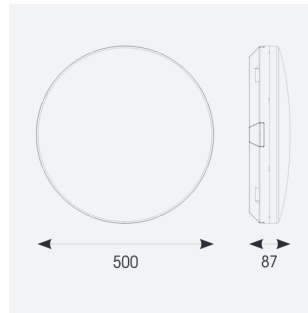

Mercurial

Mercurial 2 IP54 2CCT Silver 1-10V DALI-
Code: AMER2/1/S/DD4/DM3

Category	Bulkheads
Application	Ancillary, Commercial, Education, Healthcare, Hospitality, Outdoor, Retail
Specification	Architectural

PRODUCT FEATURES

- Utility LED wall/ceiling luminaire suitable for education and commercial applications and ancillary areas
- Corridor function options available for effective reduction in energy consumption
- Clip in gear tray ensures quick installation
- CCT selectable between 3000K and 4000K and power selectable; offering a choice of 2 outputs, in one luminaire (AMER1/1/** only)
- Side conduit entry covers retain sleek appearance when not in use

GENERAL INFORMATION	
Wattage	34W
Lumens Delivered	4700lm (4000K)
Lm/W	130lm/W (4000K)
Beam Angle	120
CRI	80
CCT	3000/4000K
Input	220-240V
Operating Temp	5°C - 40°C
SDCM	3

TECHNICAL INFORMATION	
Light Source	LED
Colour / Finish	Silver
IP Rating	IP54
Class Protection	2
Internal / External	Internal
Surface / Recessed / Suspended	Ceiling, Wall
Lumen Depreciation	L70 80,000h
Warranty (Years)	7
CE Mark	Yes
Diameter	500 mm