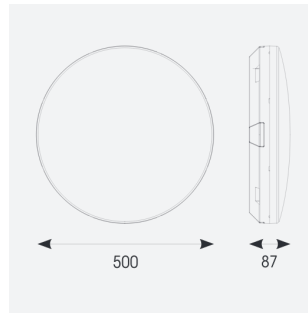

Mercurial

Mercurial 2 IP54 2CCT Silver 1-10V DALI-
Code: AMER2/1/S/DD4/DM3

Category	Bulkheads
Application	Ancillary, Commercial, Education, Healthcare, Hospitality, Outdoor, Retail
Specification	Architectural

PRODUCT FEATURES

- Utility LED wall/ceiling luminaire suitable for education and commercial applications and ancillary areas
- Corridor function options available for effective reduction in energy consumption
- Clip in gear tray ensures quick installation
- CCT selectable between 3000K and 4000K and power selectable; offering a choice of 2 outputs, in one luminaire (AMER1/1/** only)
- Side conduit entry covers retain sleek appearance when not in use

GENERAL INFORMATION	
Wattage	23W - 33W
Lumens Delivered	4700lm (4000K)
Lm/W	130lm/W (4000K)
Beam Angle	120
CRI	80
CCT	3000/4000K
Input	220/240V
Operating Temp	5°C - 40°C
SDCM	3

TECHNICAL INFORMATION	
Light Source	LED
Colour / Finish	Silver
IP Rating	IP54
Class Protection	2
Internal / External	Internal
Surface / Recessed / Suspended	Ceiling, Wall
Lumen Depreciation	L70 80,000h
Warranty (Years)	7
CE Mark	Yes
Diameter	500 mm