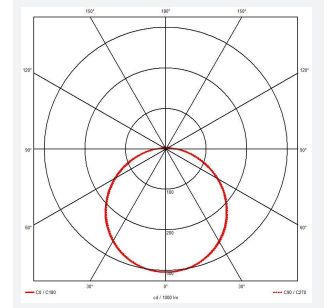

Mercurial

Mercurial 2 IP54 2CCT Silver DALI
Code: AMER2/1/S/DD3

Category	Bulkheads
Application	Ancillary, Commercial, Education, Healthcare, Hospitality, Outdoor, Retail
Specification	Architectural

PRODUCT FEATURES

- Utility LED wall/ceiling luminaire suitable for education and commercial applications and ancillary areas
- Corridor function options available for effective reduction in energy consumption
- Clip in gear tray ensures quick installation
- CCT selectable between 3000K and 4000K and power selectable; offering a choice of 2 outputs, in one luminaire (AMER1/1/** only)
- Side conduit entry covers retain sleek appearance when not in use

GENERAL INFORMATION	
Wattage	34W
Lumens Delivered	4700lm (4000K)
Lm/W	130lm/W (4000K)
Beam Angle	120
CRI	80
CCT	3000/4000K
Input	220-240V
Operating Temp	-20°C - 40°C
SDCM	3

TECHNICAL INFORMATION	
Light Source	LED
Colour / Finish	Silver
IP Rating	IP54
Class Protection	2
Internal / External	Internal
Surface / Recessed / Suspended	Ceiling, Wall
Lumen Depreciation	L70 80,000h
Warranty (Years)	7
CE Mark	Yes
Diameter	500 mm