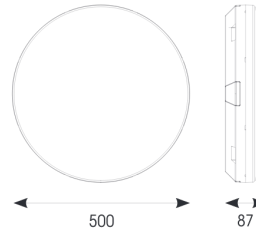

Mercurial

Mercurial 2 IP54 2CCT Silver DALI
Code: AMER2/1/S/DD3

Category	Bulkheads
Application	Ancillary, Commercial, Education, Healthcare, Hospitality, Outdoor, Retail
Specification	Architectural

- Utility LED wall/ceiling luminaire suitable for education and commercial applications and ancillary areas
- Corridor function options available for effective reduction in energy consumption
- Clip in gear tray ensures quick installation
- CCT selectable between 3000K and 4000K and power selectable; offering a choice of 2 outputs, in one luminaire (AMER1/1/** only)
- Side conduit entry covers retain sleek appearance when not in use

GENERAL INFORMATION	
Wattage	23W/34W
Lumens Delivered	3200 - 4700lm (4000K)
Lm/W	140lm/W (4000K)
Beam Angle	120
CRI	80
CCT	3000/4000K
Input	220-240V
Operating Temp	-20°C - 40°C
SDCM	3

TECHNICAL INFORMATION	
Light Source	LED
Colour / Finish	Silver
IP Rating	IP54
Class Protection	2
Internal / External	Internal
Surface / Recessed / Suspended	Ceiling, Wall
Lumen Depreciation	L70 80,000h
Warranty (Years)	7
CE Mark	Yes
Diameter	500 mm