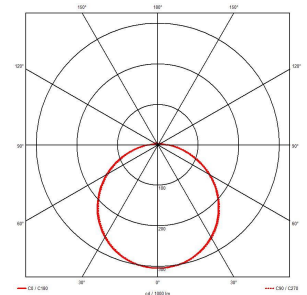

Mercurial

Mercurial 2 IP54 2CCT Silver DALI
Code: AMER2/1/S/DD3

Category	Bulkheads
Application	Ancillary, Commercial, Education, Healthcare, Hospitality, Outdoor, Retail
Specification	Architectural

- Utility LED wall/ceiling luminaire suitable for education and commercial applications and ancillary areas
- Corridor function options available for effective reduction in energy consumption
- Clip in gear tray ensures quick installation
- CCT selectable between 3000K and 4000K and power selectable; offering a choice of 2 outputs, in one luminaire (AMER1/1/** only)
- Side conduit entry covers retain sleek appearance when not in use

GENERAL INFORMATION	
Wattage	23W/34W
Lumens Delivered	3200 - 4700lm (4000K)
Lm/W	140lm/W (4000K)
Beam Angle	120
CRI	80
CCT	3000/4000K
Input	220-240V
Operating Temp	-20°C - 40°C
SDCM	3

TECHNICAL INFORMATION	
Light Source	LED
Colour / Finish	Silver
IP Rating	IP54
Class Protection	2
Internal / External	Internal
Surface / Recessed / Suspended	Ceiling, Wall
Lumen Depreciation	L70 80,000h
Warranty (Years)	7
CE Mark	Yes
Diameter	500 mm