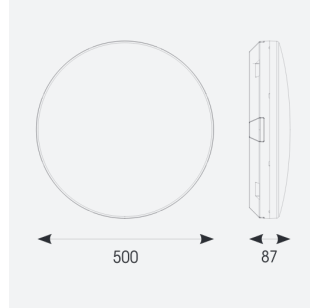

Mercurial

Mercurial 2 IP54 2CCT Silver DALI
Code: AMER2/1/S/DD3

Category	Bulkheads
Application	Ancillary, Commercial, Education, Healthcare, Hospitality, Outdoor, Retail
Specification	Architectural

PRODUCT FEATURES

- Utility LED wall/ceiling luminaire suitable for education and commercial applications and ancillary areas
- Corridor function options available for effective reduction in energy consumption
- Clip in gear tray ensures quick installation
- CCT selectable between 3000K and 4000K and power selectable; offering a choice of 2 outputs, in one luminaire (AMER1/1/** only)
- Side conduit entry covers retain sleek appearance when not in use

GENERAL INFORMATION	
Wattage	34W
Lumens Delivered	4700lm (4000K)
Lm/W	130lm/W (4000K)
Beam Angle	120
CRI	80
CCT	3000/4000K
Input	220-240V
Operating Temp	-20°C - 40°C
SDCM	3

TECHNICAL INFORMATION	
Light Source	LED
Colour / Finish	Silver
IP Rating	IP54
Class Protection	2
Internal / External	Internal
Surface / Recessed / Suspended	Ceiling, Wall
Lumen Depreciation	L70 80,000h
Warranty (Years)	7
CE Mark	Yes
Diameter	500 mm