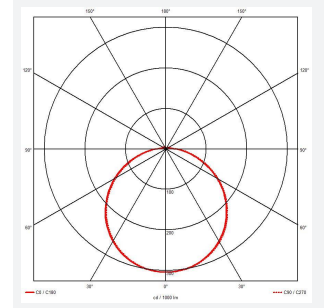

# Mercurial

Mercurial 2 IP54 2CCT Silver DALI  
Code: AMER2/1/S/DD3

Category	Bulkheads
Application	Ancillary, Commercial, Education, Healthcare, Hospitality, Outdoor, Retail
Specification	Architectural

## PRODUCT FEATURES

- Utility LED wall/ceiling luminaire suitable for education and commercial applications and ancillary areas
- Corridor function options available for effective reduction in energy consumption
- Clip in gear tray ensures quick installation
- CCT selectable between 3000K and 4000K and power selectable; offering a choice of 2 outputs, in one luminaire (AMER1/1/\*\* only)
- Side conduit entry covers retain sleek appearance when not in use

GENERAL INFORMATION	
Wattage	23W - 33W
Lumens Delivered	4700lm (4000K)
Lm/W	130lm/W (4000K)
Beam Angle	120
CRI	80
CCT	3000/4000K
Input	220/240V
Operating Temp	-20°C - 40°C
SDCM	3

TECHNICAL INFORMATION	
Light Source	LED
Colour / Finish	Silver
IP Rating	IP54
Class Protection	2
Internal / External	Internal
Surface / Recessed / Suspended	Ceiling, Wall
Lumen Depreciation	L70 80,000h
Warranty (Years)	7
CE Mark	Yes
Diameter	500 mm