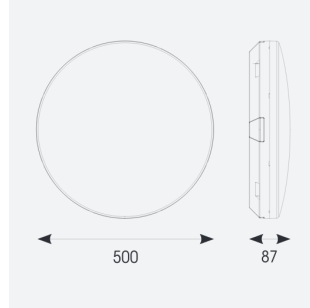

# Mercurial

Mercurial 2 IP54 2CCT Silver DALI  
Code: AMER2/1/S/DD3

Category	Bulkheads
Application	Ancillary, Commercial, Education, Healthcare, Hospitality, Outdoor, Retail
Specification	Architectural

## PRODUCT FEATURES

- Utility LED wall/ceiling luminaire suitable for education and commercial applications and ancillary areas
- Corridor function options available for effective reduction in energy consumption
- Clip in gear tray ensures quick installation
- CCT selectable between 3000K and 4000K and power selectable; offering a choice of 2 outputs, in one luminaire (AMER1/1/\*\* only)
- Side conduit entry covers retain sleek appearance when not in use

GENERAL INFORMATION	
Wattage	23W - 33W
Lumens Delivered	4700lm (4000K)
Lm/W	130lm/W (4000K)
Beam Angle	120
CRI	80
CCT	3000/4000K
Input	220/240V
Operating Temp	-20°C - 40°C
SDCM	3

TECHNICAL INFORMATION	
Light Source	LED
Colour / Finish	Silver
IP Rating	IP54
Class Protection	2
Internal / External	Internal
Surface / Recessed / Suspended	Ceiling, Wall
Lumen Depreciation	L70 80,000h
Warranty (Years)	7
CE Mark	Yes
Diameter	500 mm