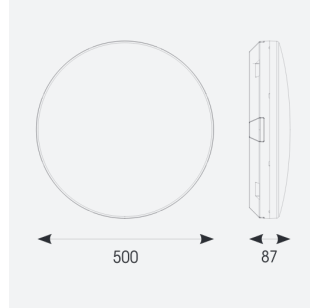

# Mercurial

Mercurial 2 IP54 2CCT Silver DALI DALI-Emergency  
Code: AMER2/1/S/DD3/DM3

Category	Bulkheads
Application	Ancillary, Commercial, Education, Healthcare, Hospitality, Outdoor, Retail
Specification	Architectural

## PRODUCT FEATURES

- Utility LED wall/ceiling luminaire suitable for education and commercial applications and ancillary areas
- Corridor function options available for effective reduction in energy consumption
- Clip in gear tray ensures quick installation
- CCT selectable between 3000K and 4000K and power selectable; offering a choice of 2 outputs, in one luminaire (AMER1/1/\*\* only)
- Side conduit entry covers retain sleek appearance when not in use

GENERAL INFORMATION	
Wattage	23W - 33W
Lumens Delivered	4700lm (4000K)
Lm/W	130lm/W (4000K)
Beam Angle	120
CRI	80
CCT	3000/4000K
Input	220/240V
Operating Temp	5°C - 40°C
SDCM	3

TECHNICAL INFORMATION	
Light Source	LED
Colour / Finish	Silver
IP Rating	IP54
Class Protection	2
Internal / External	Internal
Surface / Recessed / Suspended	Ceiling, Wall
Lumen Depreciation	L70 80,000h
Warranty (Years)	7
CE Mark	Yes
Diameter	500 mm