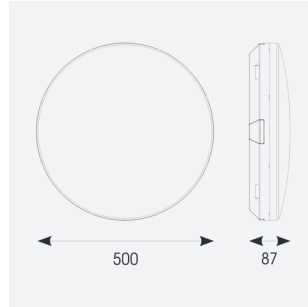

Mercurial

Mercurial 2 IP54 2CCT Silver DALI DALI-Emergency
Code: AMER2/1/S/DD3/DM3

Category	Bulkheads
Application	Ancillary, Commercial, Education, Healthcare, Hospitality, Outdoor, Retail
Specification	Architectural

PRODUCT FEATURES

- Utility LED wall/ceiling luminaire suitable for education and commercial applications and ancillary areas
- Corridor function options available for effective reduction in energy consumption
- Clip in gear tray ensures quick installation
- CCT selectable between 3000K and 4000K and power selectable; offering a choice of 2 outputs, in one luminaire (AMER1/1/** only)
- Side conduit entry covers retain sleek appearance when not in use

GENERAL INFORMATION	
Wattage	34W
Lumens Delivered	4700lm (4000K)
Lm/W	130lm/W (4000K)
Beam Angle	120
CRI	80
CCT	3000/4000K
Input	220-240V
Operating Temp	5°C - 40°C
SDCM	3

TECHNICAL INFORMATION	
Light Source	LED
Colour / Finish	Silver
IP Rating	IP54
Class Protection	2
Internal / External	Internal
Surface / Recessed / Suspended	Ceiling, Wall
Lumen Depreciation	L70 80,000h
Warranty (Years)	7
CE Mark	Yes
Diameter	500 mm