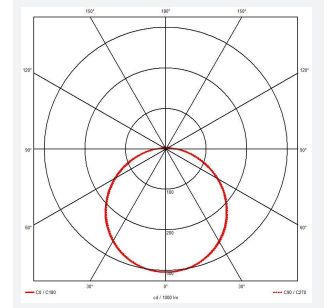

# Mercurial

Mercurial 2 IP54 2CCT Silver DALI DALI-Emergency  
Code: AMER2/1/S/DD3/DM3

Category	Bulkheads
Application	Ancillary, Commercial, Education, Healthcare, Hospitality, Outdoor, Retail
Specification	Architectural

## PRODUCT FEATURES

- Utility LED wall/ceiling luminaire suitable for education and commercial applications and ancillary areas
- Corridor function options available for effective reduction in energy consumption
- Clip in gear tray ensures quick installation
- CCT selectable between 3000K and 4000K and power selectable; offering a choice of 2 outputs, in one luminaire (AMER1/1/\*\* only)
- Side conduit entry covers retain sleek appearance when not in use

GENERAL INFORMATION	
Wattage	23W - 33W
Lumens Delivered	4700lm (4000K)
Lm/W	130lm/W (4000K)
Beam Angle	120
CRI	80
CCT	3000/4000K
Input	220/240V
Operating Temp	5°C - 40°C
SDCM	3

TECHNICAL INFORMATION	
Light Source	LED
Colour / Finish	Silver
IP Rating	IP54
Class Protection	2
Internal / External	Internal
Surface / Recessed / Suspended	Ceiling, Wall
Lumen Depreciation	L70 80,000h
Warranty (Years)	7
CE Mark	Yes
Diameter	500 mm