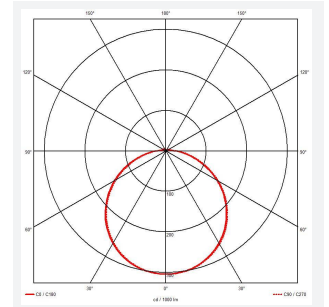

Mercurial

Mercurial 2 IP54 2CCT Silver DALI DALI-Emergency
Code: AMER2/1/S/DD3/DM3

Category	Bulkheads
Application	Ancillary, Commercial, Education, Healthcare, Hospitality, Outdoor, Retail
Specification	Architectural

PRODUCT FEATURES

- Utility LED wall/ceiling luminaire suitable for education and commercial applications and ancillary areas
- Corridor function options available for effective reduction in energy consumption
- Clip in gear tray ensures quick installation
- CCT selectable between 3000K and 4000K and power selectable; offering a choice of 2 outputs, in one luminaire (AMER1/1/** only)
- Side conduit entry covers retain sleek appearance when not in use

GENERAL INFORMATION	
Wattage	34W
Lumens Delivered	4700lm (4000K)
Lm/W	130lm/W (4000K)
Beam Angle	120
CRI	80
CCT	3000/4000K
Input	220-240V
Operating Temp	5°C - 40°C
SDCM	3

TECHNICAL INFORMATION	
Light Source	LED
Colour / Finish	Silver
IP Rating	IP54
Class Protection	2
Internal / External	Internal
Surface / Recessed / Suspended	Ceiling, Wall
Lumen Depreciation	L70 80,000h
Warranty (Years)	7
CE Mark	Yes
Diameter	500 mm