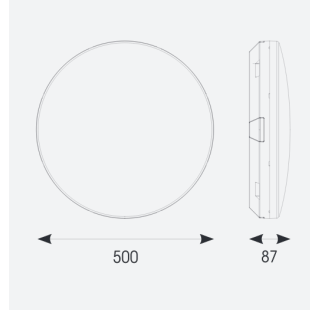

# Mercurial

Mercurial 2 IP54 2CCT Silver Switch Dim  
Code: AMER2/1/S/DD1

Category	Bulkheads
Application	Ancillary, Commercial, Education, Healthcare, Hospitality, Outdoor, Retail
Specification	Architectural

## PRODUCT FEATURES

- Utility LED wall/ceiling luminaire suitable for education and commercial applications and ancillary areas
- Corridor function options available for effective reduction in energy consumption
- Clip in gear tray ensures quick installation
- CCT selectable between 3000K and 4000K and power selectable; offering a choice of 2 outputs, in one luminaire (AMER1/1/\*\* only)
- Side conduit entry covers retain sleek appearance when not in use

GENERAL INFORMATION	
Wattage	34W
Lumens Delivered	4700lm (4000K)
Lm/W	130lm/W (4000K)
Beam Angle	120
CRI	80
CCT	3000/4000K
Input	220-240V
Operating Temp	-20°C - 40°C
SDCM	3

TECHNICAL INFORMATION	
Light Source	LED
Colour / Finish	Silver
IP Rating	IP54
Class Protection	2
Internal / External	Internal
Surface / Recessed / Suspended	Ceiling, Wall
Lumen Depreciation	L70 80,000h
Warranty (Years)	7
CE Mark	Yes
Diameter	500 mm