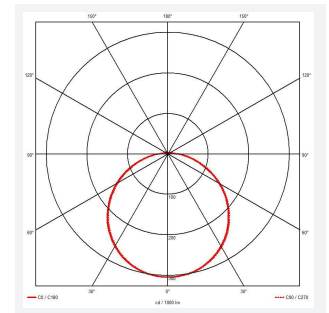

Mercurial

Mercurial 2 IP54 2CCT Silver Switch Dim
Code: AMER2/1/S/DD1

Category	Bulkheads
Application	Ancillary, Commercial, Education, Healthcare, Hospitality, Outdoor, Retail
Specification	Architectural

PRODUCT FEATURES

- Utility LED wall/ceiling luminaire suitable for education and commercial applications and ancillary areas
- Corridor function options available for effective reduction in energy consumption
- Clip in gear tray ensures quick installation
- CCT selectable between 3000K and 4000K and power selectable; offering a choice of 2 outputs, in one luminaire (AMER1/1/** only)
- Side conduit entry covers retain sleek appearance when not in use

GENERAL INFORMATION	
Wattage	23W - 33W
Lumens Delivered	4700lm (4000K)
Lm/W	130lm/W (4000K)
Beam Angle	120
CRI	80
CCT	3000/4000K
Input	220/240V
Operating Temp	-20°C - 40°C
SDCM	3

TECHNICAL INFORMATION	
Light Source	LED
Colour / Finish	Silver
IP Rating	IP54
Class Protection	2
Internal / External	Internal
Surface / Recessed / Suspended	Ceiling, Wall
Lumen Depreciation	L70 80,000h
Warranty (Years)	7
CE Mark	Yes
Diameter	500 mm