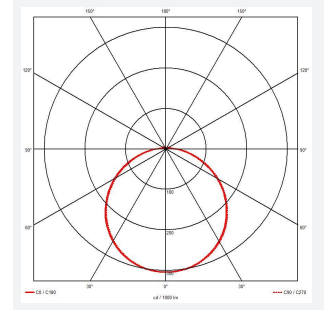

# Mercurial

Mercurial 2 IP54 2CCT Silver Switch Dim  
Code: AMER2/1/S/DD1

Category	Bulkheads
Application	Ancillary, Commercial, Education, Healthcare, Hospitality, Outdoor, Retail
Specification	Architectural

## PRODUCT FEATURES

- Utility LED wall/ceiling luminaire suitable for education and commercial applications and ancillary areas
- Corridor function options available for effective reduction in energy consumption
- Clip in gear tray ensures quick installation
- CCT selectable between 3000K and 4000K and power selectable; offering a choice of 2 outputs, in one luminaire (AMER1/1/\*\* only)
- Side conduit entry covers retain sleek appearance when not in use

GENERAL INFORMATION	
Wattage	34W
Lumens Delivered	4700lm (4000K)
Lm/W	130lm/W (4000K)
Beam Angle	120
CRI	80
CCT	3000/4000K
Input	220-240V
Operating Temp	-20°C - 40°C
SDCM	3

TECHNICAL INFORMATION	
Light Source	LED
Colour / Finish	Silver
IP Rating	IP54
Class Protection	2
Internal / External	Internal
Surface / Recessed / Suspended	Ceiling, Wall
Lumen Depreciation	L70 80,000h
Warranty (Years)	7
CE Mark	Yes
Diameter	500 mm