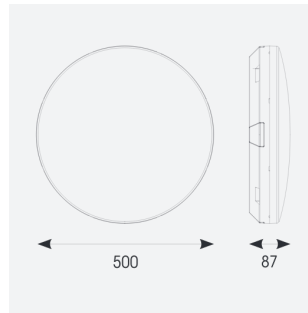

Mercurial

Mercurial 2 IP54 2CCT Silver Switch Dim
Code: AMER2/1/S/DD1

Category	Bulkheads
Application	Ancillary, Commercial, Education, Healthcare, Hospitality, Outdoor, Retail
Specification	Architectural

PRODUCT FEATURES

- Utility LED wall/ceiling luminaire suitable for education and commercial applications and ancillary areas
- Corridor function options available for effective reduction in energy consumption
- Clip in gear tray ensures quick installation
- CCT selectable between 3000K and 4000K and power selectable; offering a choice of 2 outputs, in one luminaire (AMER1/1/** only)
- Side conduit entry covers retain sleek appearance when not in use

GENERAL INFORMATION	
Wattage	23W - 33W
Lumens Delivered	4700lm (4000K)
Lm/W	130lm/W (4000K)
Beam Angle	120
CRI	80
CCT	3000/4000K
Input	220/240V
Operating Temp	-20°C - 40°C
SDCM	3

TECHNICAL INFORMATION	
Light Source	LED
Colour / Finish	Silver
IP Rating	IP54
Class Protection	2
Internal / External	Internal
Surface / Recessed / Suspended	Ceiling, Wall
Lumen Depreciation	L70 80,000h
Warranty (Years)	7
CE Mark	Yes
Diameter	500 mm