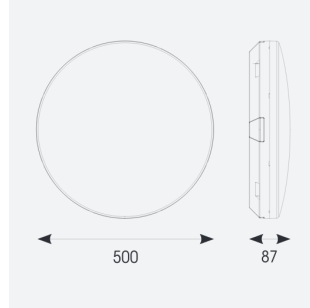

# Mercurial

Mercurial 2 IP54 2CCT Silver Switch Dim Self-Test  
Code: AMER2/1/S/DD1/SM3

Category	Bulkheads
Application	Ancillary, Commercial, Education, Healthcare, Hospitality, Outdoor, Retail
Specification	Architectural

## PRODUCT FEATURES

- Utility LED wall/ceiling luminaire suitable for education and commercial applications and ancillary areas
- Corridor function options available for effective reduction in energy consumption
- Clip in gear tray ensures quick installation
- CCT selectable between 3000K and 4000K and power selectable; offering a choice of 2 outputs, in one luminaire (AMER1/1/\*\* only)
- Side conduit entry covers retain sleek appearance when not in use

GENERAL INFORMATION	
Wattage	23W - 33W
Lumens Delivered	4700lm (4000K)
Lm/W	130lm/W (4000K)
Beam Angle	120
CRI	80
CCT	3000/4000K
Input	220/240V
Operating Temp	5°C - 40°C
SDCM	3

TECHNICAL INFORMATION	
Light Source	LED
Colour / Finish	Silver
IP Rating	IP54
Class Protection	2
Internal / External	Internal
Surface / Recessed / Suspended	Ceiling, Wall
Lumen Depreciation	L70 80,000h
Warranty (Years)	7
CE Mark	Yes
Diameter	500 mm