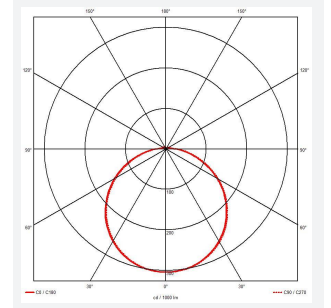

# Mercurial

Mercurial 2 IP54 2CCT Silver Switch Dim Self-Test  
Code: AMER2/1/S/DD1/SM3

Category	Bulkheads
Application	Ancillary, Commercial, Education, Healthcare, Hospitality, Outdoor, Retail
Specification	Architectural

## PRODUCT FEATURES

- Utility LED wall/ceiling luminaire suitable for education and commercial applications and ancillary areas
- Corridor function options available for effective reduction in energy consumption
- Clip in gear tray ensures quick installation
- CCT selectable between 3000K and 4000K and power selectable; offering a choice of 2 outputs, in one luminaire (AMER1/1/\*\* only)
- Side conduit entry covers retain sleek appearance when not in use

GENERAL INFORMATION	
Wattage	23W - 33W
Lumens Delivered	4700lm (4000K)
Lm/W	130lm/W (4000K)
Beam Angle	120
CRI	80
CCT	3000/4000K
Input	220/240V
Operating Temp	5°C - 40°C
SDCM	3

TECHNICAL INFORMATION	
Light Source	LED
Colour / Finish	Silver
IP Rating	IP54
Class Protection	2
Internal / External	Internal
Surface / Recessed / Suspended	Ceiling, Wall
Lumen Depreciation	L70 80,000h
Warranty (Years)	7
CE Mark	Yes
Diameter	500 mm