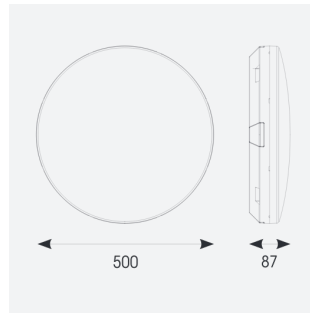

Mercurial

Mercurial 2 IP54 2CCT Silver Switch Dim DALI-
Code: AMER2/1/S/DD1/DM3

Category	Bulkheads
Application	Ancillary, Commercial, Education, Healthcare, Hospitality, Outdoor, Retail
Specification	Architectural

PRODUCT FEATURES

- Utility LED wall/ceiling luminaire suitable for education and commercial applications and ancillary areas
- Corridor function options available for effective reduction in energy consumption
- Clip in gear tray ensures quick installation
- CCT selectable between 3000K and 4000K and power selectable; offering a choice of 2 outputs, in one luminaire (AMER1/1/** only)
- Side conduit entry covers retain sleek appearance when not in use

GENERAL INFORMATION	
Wattage	23W - 33W
Lumens Delivered	4700lm (4000K)
Lm/W	130lm/W (4000K)
Beam Angle	120
CRI	80
CCT	3000/4000K
Input	220/240V
Operating Temp	5°C - 40°C
SDCM	3

TECHNICAL INFORMATION	
Light Source	LED
Colour / Finish	Silver
IP Rating	IP54
Class Protection	2
Internal / External	Internal
Surface / Recessed / Suspended	Ceiling, Wall
Lumen Depreciation	L70 80,000h
Warranty (Years)	7
CE Mark	Yes
Diameter	500 mm