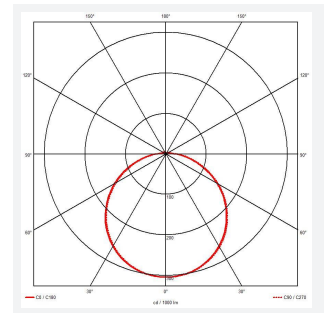

Mercurial

Mercurial 2 IP54 2CCT Silver Switch Dim DALI-
Code: AMER2/1/S/DD1/DM3

Category	Bulkheads
Application	Ancillary, Commercial, Education, Healthcare, Hospitality, Outdoor, Retail
Specification	Architectural

PRODUCT FEATURES

- Utility LED wall/ceiling luminaire suitable for education and commercial applications and ancillary areas
- Corridor function options available for effective reduction in energy consumption
- Clip in gear tray ensures quick installation
- CCT selectable between 3000K and 4000K and power selectable; offering a choice of 2 outputs, in one luminaire (AMER1/1/** only)
- Side conduit entry covers retain sleek appearance when not in use

GENERAL INFORMATION	
Wattage	23W - 33W
Lumens Delivered	4700lm (4000K)
Lm/W	130lm/W (4000K)
Beam Angle	120
CRI	80
CCT	3000/4000K
Input	220/240V
Operating Temp	5°C - 40°C
SDCM	3

TECHNICAL INFORMATION	
Light Source	LED
Colour / Finish	Silver
IP Rating	IP54
Class Protection	2
Internal / External	Internal
Surface / Recessed / Suspended	Ceiling, Wall
Lumen Depreciation	L70 80,000h
Warranty (Years)	7
CE Mark	Yes
Diameter	500 mm