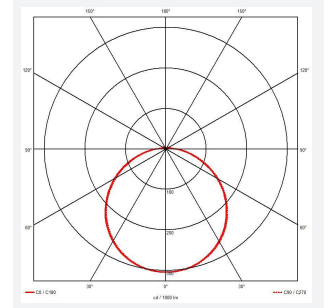

Mercurial

Mercurial 2 IP54 2CCT Silver Switch Dim DALI-
Code: AMER2/1/S/DD1/DM3

Category	Bulkheads
Application	Ancillary, Commercial, Education, Healthcare, Hospitality, Outdoor, Retail
Specification	Architectural

PRODUCT FEATURES

- Utility LED wall/ceiling luminaire suitable for education and commercial applications and ancillary areas
- Corridor function options available for effective reduction in energy consumption
- Clip in gear tray ensures quick installation
- CCT selectable between 3000K and 4000K and power selectable; offering a choice of 2 outputs, in one luminaire (AMER1/1/** only)
- Side conduit entry covers retain sleek appearance when not in use

GENERAL INFORMATION	
Wattage	34W
Lumens Delivered	4700lm (4000K)
Lm/W	130lm/W (4000K)
Beam Angle	120
CRI	80
CCT	3000/4000K
Input	220-240V
Operating Temp	5°C - 40°C
SDCM	3

TECHNICAL INFORMATION	
Light Source	LED
Colour / Finish	Silver
IP Rating	IP54
Class Protection	2
Internal / External	Internal
Surface / Recessed / Suspended	Ceiling, Wall
Lumen Depreciation	L70 80,000h
Warranty (Years)	7
CE Mark	Yes
Diameter	500 mm