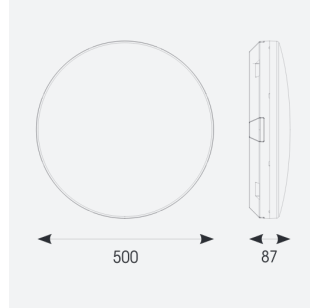

Mercurial

Mercurial 2 IP54 2CCT Silver Switch Dim DALI-
Code: AMER2/1/S/DD1/DM3

Category	Bulkheads
Application	Ancillary, Commercial, Education, Healthcare, Hospitality, Outdoor, Retail
Specification	Architectural

PRODUCT FEATURES

- Utility LED wall/ceiling luminaire suitable for education and commercial applications and ancillary areas
- Corridor function options available for effective reduction in energy consumption
- Clip in gear tray ensures quick installation
- CCT selectable between 3000K and 4000K and power selectable; offering a choice of 2 outputs, in one luminaire (AMER1/1/** only)
- Side conduit entry covers retain sleek appearance when not in use

GENERAL INFORMATION	
Wattage	34W
Lumens Delivered	4700lm (4000K)
Lm/W	130lm/W (4000K)
Beam Angle	120
CRI	80
CCT	3000/4000K
Input	220-240V
Operating Temp	5°C - 40°C
SDCM	3

TECHNICAL INFORMATION	
Light Source	LED
Colour / Finish	Silver
IP Rating	IP54
Class Protection	2
Internal / External	Internal
Surface / Recessed / Suspended	Ceiling, Wall
Lumen Depreciation	L70 80,000h
Warranty (Years)	7
CE Mark	Yes
Diameter	500 mm