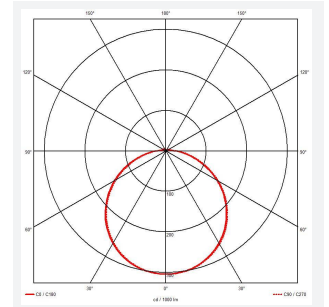

# Mercurial

Mercurial 2 IP54 2CCT Silver Corridor Function  
Code: AMER2/1/S/CF

Category	Bulkheads
Application	Ancillary, Commercial, Education, Healthcare, Hospitality, Outdoor, Retail
Specification	Architectural

## PRODUCT FEATURES

- Utility LED wall/ceiling luminaire suitable for education and commercial applications and ancillary areas
- Corridor function options available for effective reduction in energy consumption
- Clip in gear tray ensures quick installation
- CCT selectable between 3000K and 4000K and power selectable; offering a choice of 2 outputs, in one luminaire (AMER1/1/\*\* only)
- Side conduit entry covers retain sleek appearance when not in use

GENERAL INFORMATION	
Wattage	34W
Lumens Delivered	4700lm (4000K)
Lm/W	130lm/W (4000K)
Beam Angle	120
CRI	80
CCT	3000/4000K
Input	220-240V
Operating Temp	-20°C - 40°C
SDCM	3
Product Weight without Packaging	2.2 kg

TECHNICAL INFORMATION	
Light Source	LED
Colour / Finish	Silver
IP Rating	IP54
Class Protection	2
Internal / External	Internal
Surface / Recessed / Suspended	Ceiling, Wall
Lumen Depreciation	L70 80,000h
Warranty (Years)	7
CE Mark	Yes
Diameter	500 mm