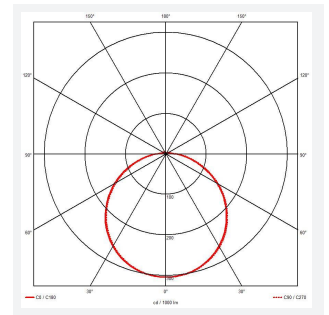

Mercurial

Mercurial 2 IP54 2CCT Silver Corridor Function
Code: AMER2/1/S/CF

Category	Bulkheads
Application	Ancillary, Commercial, Education, Healthcare, Hospitality, Outdoor, Retail
Specification	Architectural

PRODUCT FEATURES

- Utility LED wall/ceiling luminaire suitable for education and commercial applications and ancillary areas
- Corridor function options available for effective reduction in energy consumption
- Clip in gear tray ensures quick installation
- CCT selectable between 3000K and 4000K and power selectable; offering a choice of 2 outputs, in one luminaire (AMER1/1/** only)
- Side conduit entry covers retain sleek appearance when not in use

GENERAL INFORMATION	
Wattage	23W - 33W
Lumens Delivered	4700lm (4000K)
Lm/W	130lm/W (4000K)
Beam Angle	120
CRI	80
CCT	3000/4000K
Input	220/240V
Operating Temp	-20°C - 40°C
SDCM	3
Product Weight without Packaging	2.2 kg

TECHNICAL INFORMATION	
Light Source	LED
Colour / Finish	Silver
IP Rating	IP54
Class Protection	2
Internal / External	Internal
Surface / Recessed / Suspended	Ceiling, Wall
Lumen Depreciation	L70 80,000h
Warranty (Years)	7
CE Mark	Yes
Diameter	500 mm