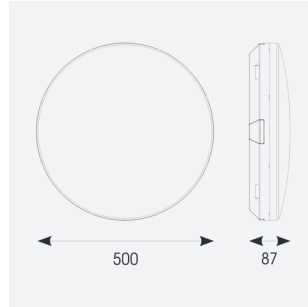

# Mercurial

Mercurial 2 IP54 2CCT Silver Corridor Function  
Code: AMER2/1/S/CF

Category	Bulkheads
Application	Ancillary, Commercial, Education, Healthcare, Hospitality, Outdoor, Retail
Specification	Architectural

## PRODUCT FEATURES

- Utility LED wall/ceiling luminaire suitable for education and commercial applications and ancillary areas
- Corridor function options available for effective reduction in energy consumption
- Clip in gear tray ensures quick installation
- CCT selectable between 3000K and 4000K and power selectable; offering a choice of 2 outputs, in one luminaire (AMER1/1/\*\* only)
- Side conduit entry covers retain sleek appearance when not in use

GENERAL INFORMATION	
Wattage	34W
Lumens Delivered	4700lm (4000K)
Lm/W	130lm/W (4000K)
Beam Angle	120
CRI	80
CCT	3000/4000K
Input	220-240V
Operating Temp	-20°C - 40°C
SDCM	3
Product Weight without Packaging	2.2 kg

TECHNICAL INFORMATION	
Light Source	LED
Colour / Finish	Silver
IP Rating	IP54
Class Protection	2
Internal / External	Internal
Surface / Recessed / Suspended	Ceiling, Wall
Lumen Depreciation	L70 80,000h
Warranty (Years)	7
CE Mark	Yes
Diameter	500 mm