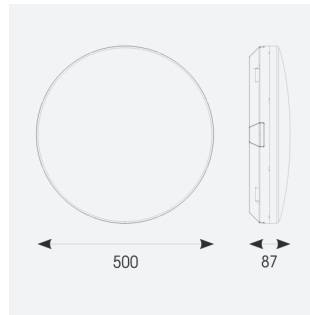

Mercurial

Mercurial 2 IP54 2CCT Silver Corridor Function
Code: AMER2/1/S/CF

Category	Bulkheads
Application	Ancillary, Commercial, Education, Healthcare, Hospitality, Outdoor, Retail
Specification	Architectural

PRODUCT FEATURES

- Utility LED wall/ceiling luminaire suitable for education and commercial applications and ancillary areas
- Corridor function options available for effective reduction in energy consumption
- Clip in gear tray ensures quick installation
- CCT selectable between 3000K and 4000K and power selectable; offering a choice of 2 outputs, in one luminaire (AMER1/1/** only)
- Side conduit entry covers retain sleek appearance when not in use

GENERAL INFORMATION	
Wattage	23W - 33W
Lumens Delivered	4700lm (4000K)
Lm/W	130lm/W (4000K)
Beam Angle	120
CRI	80
CCT	3000/4000K
Input	220/240V
Operating Temp	-20°C - 40°C
SDCM	3
Product Weight without Packaging	2.2 kg

TECHNICAL INFORMATION	
Light Source	LED
Colour / Finish	Silver
IP Rating	IP54
Class Protection	2
Internal / External	Internal
Surface / Recessed / Suspended	Ceiling, Wall
Lumen Depreciation	L70 80,000h
Warranty (Years)	7
CE Mark	Yes
Diameter	500 mm