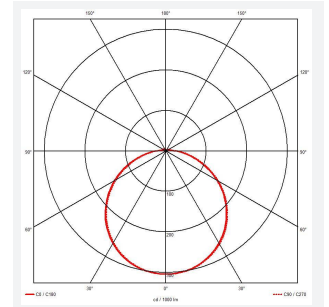

Mercurial

Mercurial 2 IP54 2CCT Silver Corridor Function
Code: AMER2/1/S/CF/SM3

Category	Bulkheads
Application	Ancillary, Commercial, Education, Healthcare, Hospitality, Outdoor, Retail
Specification	Architectural

PRODUCT FEATURES

- Utility LED wall/ceiling luminaire suitable for education and commercial applications and ancillary areas
- Corridor function options available for effective reduction in energy consumption
- Clip in gear tray ensures quick installation
- CCT selectable between 3000K and 4000K and power selectable; offering a choice of 2 outputs, in one luminaire (AMER1/1/** only)
- Side conduit entry covers retain sleek appearance when not in use

GENERAL INFORMATION	
Wattage	34W
Lumens Delivered	4700lm (4000K)
Lm/W	130lm/W (4000K)
Beam Angle	120
CRI	80
CCT	3000/4000K
Input	220-240V
Operating Temp	5°C - 40°C
SDCM	3
Product Weight without Packaging	2.73 kg

TECHNICAL INFORMATION	
Light Source	LED
Colour / Finish	Silver
IP Rating	IP54
Class Protection	2
Internal / External	Internal
Surface / Recessed / Suspended	Ceiling, Wall
Lumen Depreciation	L70 80,000h
Warranty (Years)	7
CE Mark	Yes
Diameter	500 mm