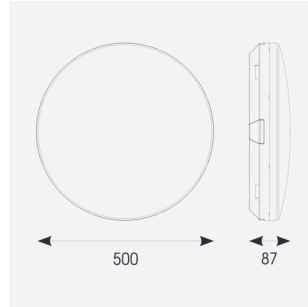

Mercurial

Mercurial 2 IP54 2CCT Silver Corridor Function
Code: AMER2/1/S/CF/SM3

Category	Bulkheads
Application	Ancillary, Commercial, Education, Healthcare, Hospitality, Outdoor, Retail
Specification	Architectural

PRODUCT FEATURES

- Utility LED wall/ceiling luminaire suitable for education and commercial applications and ancillary areas
- Corridor function options available for effective reduction in energy consumption
- Clip in gear tray ensures quick installation
- CCT selectable between 3000K and 4000K and power selectable; offering a choice of 2 outputs, in one luminaire (AMER1/1/** only)
- Side conduit entry covers retain sleek appearance when not in use

GENERAL INFORMATION	
Wattage	34W
Lumens Delivered	4700lm (4000K)
Lm/W	130lm/W (4000K)
Beam Angle	120
CRI	80
CCT	3000/4000K
Input	220-240V
Operating Temp	5°C - 40°C
SDCM	3
Product Weight without Packaging	2.73 kg

TECHNICAL INFORMATION	
Light Source	LED
Colour / Finish	Silver
IP Rating	IP54
Class Protection	2
Internal / External	Internal
Surface / Recessed / Suspended	Ceiling, Wall
Lumen Depreciation	L70 80,000h
Warranty (Years)	7
CE Mark	Yes
Diameter	500 mm