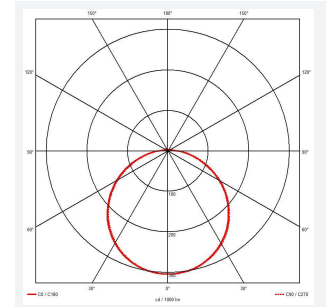

Mercurial

Mercurial 2 IP54 2CCT Silver Corridor Function
Code: AMER2/1/S/CF/SM3

Category	Bulkheads
Application	Ancillary, Commercial, Education, Healthcare, Hospitality, Outdoor, Retail
Specification	Architectural

PRODUCT FEATURES

- Utility LED wall/ceiling luminaire suitable for education and commercial applications and ancillary areas
- Corridor function options available for effective reduction in energy consumption
- Clip in gear tray ensures quick installation
- CCT selectable between 3000K and 4000K and power selectable; offering a choice of 2 outputs, in one luminaire (AMER1/1/** only)
- Side conduit entry covers retain sleek appearance when not in use

GENERAL INFORMATION	
Wattage	34W
Lumens Delivered	4700lm (4000K)
Lm/W	130lm/W (4000K)
Beam Angle	120
CRI	80
CCT	3000/4000K
Input	220-240V
Operating Temp	5°C - 40°C
SDCM	3
Product Weight without Packaging	2.73 kg

TECHNICAL INFORMATION	
Light Source	LED
Colour / Finish	Silver
IP Rating	IP54
Class Protection	2
Internal / External	Internal
Surface / Recessed / Suspended	Ceiling, Wall
Lumen Depreciation	L70 80,000h
Warranty (Years)	7
CE Mark	Yes
Diameter	500 mm