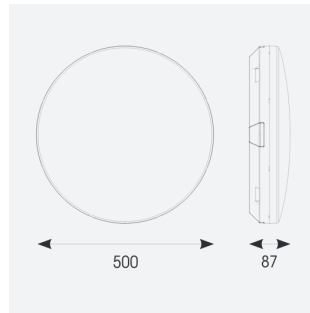

Mercurial

Mercurial 2 IP54 2CCT Silver Corridor Function
Code: AMER2/1/S/CF/SM3

Category	Bulkheads
Application	Ancillary, Commercial, Education, Healthcare, Hospitality, Outdoor, Retail
Specification	Architectural

PRODUCT FEATURES

- Utility LED wall/ceiling luminaire suitable for education and commercial applications and ancillary areas
- Corridor function options available for effective reduction in energy consumption
- Clip in gear tray ensures quick installation
- CCT selectable between 3000K and 4000K and power selectable; offering a choice of 2 outputs, in one luminaire (AMER1/1/** only)
- Side conduit entry covers retain sleek appearance when not in use

GENERAL INFORMATION	
Wattage	23W - 33W
Lumens Delivered	4700lm (4000K)
Lm/W	130lm/W (4000K)
Beam Angle	120
CRI	80
CCT	3000/4000K
Input	220/240V
Operating Temp	5°C - 40°C
SDCM	3
Product Weight without Packaging	2.73 kg

TECHNICAL INFORMATION	
Light Source	LED
Colour / Finish	Silver
IP Rating	IP54
Class Protection	2
Internal / External	Internal
Surface / Recessed / Suspended	Ceiling, Wall
Lumen Depreciation	L70 80,000h
Warranty (Years)	7
CE Mark	Yes
Diameter	500 mm