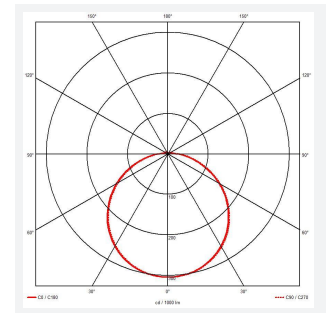

Mercurial

Mercurial 2 IP54 2CCT Silver Corridor Function
Code: AMER2/1/S/CF/SM3

Category	Bulkheads
Application	Ancillary, Commercial, Education, Healthcare, Hospitality, Outdoor, Retail
Specification	Architectural

PRODUCT FEATURES

- Utility LED wall/ceiling luminaire suitable for education and commercial applications and ancillary areas
- Corridor function options available for effective reduction in energy consumption
- Clip in gear tray ensures quick installation
- CCT selectable between 3000K and 4000K and power selectable; offering a choice of 2 outputs, in one luminaire (AMER1/1/** only)
- Side conduit entry covers retain sleek appearance when not in use

GENERAL INFORMATION	
Wattage	23W - 33W
Lumens Delivered	4700lm (4000K)
Lm/W	130lm/W (4000K)
Beam Angle	120
CRI	80
CCT	3000/4000K
Input	220/240V
Operating Temp	5°C - 40°C
SDCM	3
Product Weight without Packaging	2.73 kg

TECHNICAL INFORMATION	
Light Source	LED
Colour / Finish	Silver
IP Rating	IP54
Class Protection	2
Internal / External	Internal
Surface / Recessed / Suspended	Ceiling, Wall
Lumen Depreciation	L70 80,000h
Warranty (Years)	7
CE Mark	Yes
Diameter	500 mm