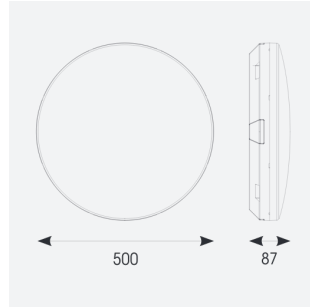

Mercurial

Mercurial 2 IP54 2CCT Silver Corridor Function
Code: AMER2/1/S/CF/SM3

Category	Bulkheads
Application	Ancillary, Commercial, Education, Healthcare, Hospitality, Outdoor, Retail
Specification	Architectural

PRODUCT FEATURES

- Utility LED wall/ceiling luminaire suitable for education and commercial applications and ancillary areas
- Corridor function options available for effective reduction in energy consumption
- Clip in gear tray ensures quick installation
- CCT selectable between 3000K and 4000K and power selectable; offering a choice of 2 outputs, in one luminaire (AMER1/1/** only)
- Side conduit entry covers retain sleek appearance when not in use

GENERAL INFORMATION	
Wattage	34W
Lumens Delivered	4700lm (4000K)
Lm/W	130lm/W (4000K)
Beam Angle	120
CRI	80
CCT	3000/4000K
Input	220-240V
Operating Temp	5°C - 40°C
SDCM	3
Product Weight without Packaging	2.73 kg

TECHNICAL INFORMATION	
Light Source	LED
Colour / Finish	Silver
IP Rating	IP54
Class Protection	2
Internal / External	Internal
Surface / Recessed / Suspended	Ceiling, Wall
Lumen Depreciation	L70 80,000h
Warranty (Years)	7
CE Mark	Yes
Diameter	500 mm