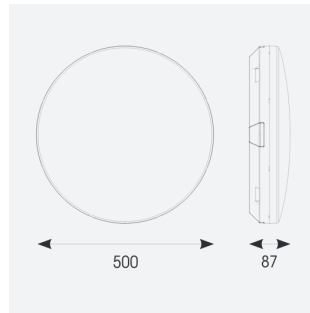

Mercurial

Mercurial 2 IP54 2CCT Silver Corridor Function
Code: AMER2/1/S/CF/DM3

Category	Bulkheads
Application	Ancillary, Commercial, Education, Healthcare, Hospitality, Outdoor, Retail
Specification	Architectural

PRODUCT FEATURES

- Utility LED wall/ceiling luminaire suitable for education and commercial applications and ancillary areas
- Corridor function options available for effective reduction in energy consumption
- Clip in gear tray ensures quick installation
- CCT selectable between 3000K and 4000K and power selectable; offering a choice of 2 outputs, in one luminaire (AMER1/1/** only)
- Side conduit entry covers retain sleek appearance when not in use

GENERAL INFORMATION	
Wattage	23W - 33W
Lumens Delivered	4700lm (4000K)
Lm/W	130lm/W (4000K)
Beam Angle	120
CRI	80
CCT	3000/4000K
Input	220/240V
Operating Temp	5°C - 40°C
SDCM	3

TECHNICAL INFORMATION	
Light Source	LED
Colour / Finish	Silver
IP Rating	IP54
Class Protection	2
Internal / External	Internal
Surface / Recessed / Suspended	Ceiling, Wall
Lumen Depreciation	L70 80,000h
Warranty (Years)	7
CE Mark	Yes
Diameter	500 mm