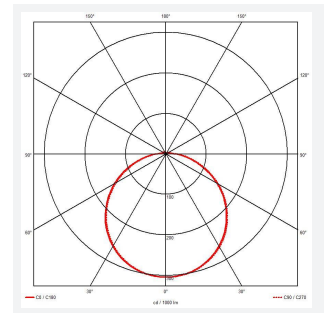

Mercurial

Mercurial 2 IP54 2CCT Silver Corridor Function
Code: AMER2/1/S/CF/DM3

Category	Bulkheads
Application	Ancillary, Commercial, Education, Healthcare, Hospitality, Outdoor, Retail
Specification	Architectural

PRODUCT FEATURES

- Utility LED wall/ceiling luminaire suitable for education and commercial applications and ancillary areas
- Corridor function options available for effective reduction in energy consumption
- Clip in gear tray ensures quick installation
- CCT selectable between 3000K and 4000K and power selectable; offering a choice of 2 outputs, in one luminaire (AMER1/1/** only)
- Side conduit entry covers retain sleek appearance when not in use

GENERAL INFORMATION	
Wattage	23W - 33W
Lumens Delivered	4700lm (4000K)
Lm/W	130lm/W (4000K)
Beam Angle	120
CRI	80
CCT	3000/4000K
Input	220/240V
Operating Temp	5°C - 40°C
SDCM	3

TECHNICAL INFORMATION	
Light Source	LED
Colour / Finish	Silver
IP Rating	IP54
Class Protection	2
Internal / External	Internal
Surface / Recessed / Suspended	Ceiling, Wall
Lumen Depreciation	L70 80,000h
Warranty (Years)	7
CE Mark	Yes
Diameter	500 mm