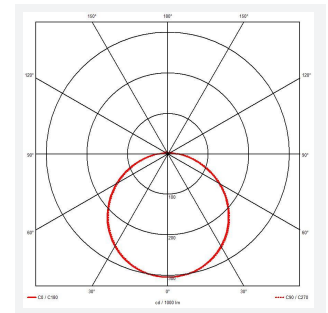

Mercurial

Mercurial 2 IP54 2CCT Silver Corridor Function
Code: AMER2/1/S/CF/DM3

Category	Bulkheads
Application	Ancillary, Commercial, Education, Healthcare, Hospitality, Outdoor, Retail
Specification	Architectural

PRODUCT FEATURES

- Utility LED wall/ceiling luminaire suitable for education and commercial applications and ancillary areas
- Corridor function options available for effective reduction in energy consumption
- Clip in gear tray ensures quick installation
- CCT selectable between 3000K and 4000K and power selectable; offering a choice of 2 outputs, in one luminaire (AMER1/1/** only)
- Side conduit entry covers retain sleek appearance when not in use

GENERAL INFORMATION	
Wattage	34W
Lumens Delivered	4700lm (4000K)
Lm/W	130lm/W (4000K)
Beam Angle	120
CRI	80
CCT	3000/4000K
Input	220-240V
Operating Temp	5°C - 40°C
SDCM	3

TECHNICAL INFORMATION	
Light Source	LED
Colour / Finish	Silver
IP Rating	IP54
Class Protection	2
Internal / External	Internal
Surface / Recessed / Suspended	Ceiling, Wall
Lumen Depreciation	L70 80,000h
Warranty (Years)	7
CE Mark	Yes
Diameter	500 mm