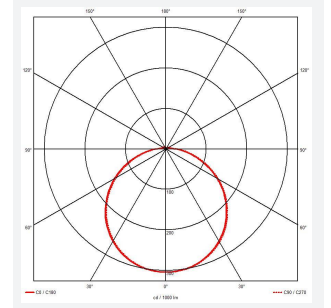

# Mercurial

Mercurial 2 IP54 2CCT Silver Corridor Function  
Code: AMER2/1/S/CF/DM3

Category	Bulkheads
Application	Ancillary, Commercial, Education, Healthcare, Hospitality, Outdoor, Retail
Specification	Architectural

## PRODUCT FEATURES

- Utility LED wall/ceiling luminaire suitable for education and commercial applications and ancillary areas
- Corridor function options available for effective reduction in energy consumption
- Clip in gear tray ensures quick installation
- CCT selectable between 3000K and 4000K and power selectable; offering a choice of 2 outputs, in one luminaire (AMER1/1/\*\* only)
- Side conduit entry covers retain sleek appearance when not in use

GENERAL INFORMATION	
Wattage	34W
Lumens Delivered	4700lm (4000K)
Lm/W	130lm/W (4000K)
Beam Angle	120
CRI	80
CCT	3000/4000K
Input	220-240V
Operating Temp	5°C - 40°C
SDCM	3

TECHNICAL INFORMATION	
Light Source	LED
Colour / Finish	Silver
IP Rating	IP54
Class Protection	2
Internal / External	Internal
Surface / Recessed / Suspended	Ceiling, Wall
Lumen Depreciation	L70 80,000h
Warranty (Years)	7
CE Mark	Yes
Diameter	500 mm