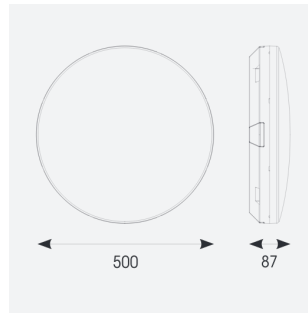

Mercurial

Mercurial 2 IP54 2CCT Silver Corridor Function
Code: AMER2/1/S/CF/DM3

Category	Bulkheads
Application	Ancillary, Commercial, Education, Healthcare, Hospitality, Outdoor, Retail
Specification	Architectural

PRODUCT FEATURES

- Utility LED wall/ceiling luminaire suitable for education and commercial applications and ancillary areas
- Corridor function options available for effective reduction in energy consumption
- Clip in gear tray ensures quick installation
- CCT selectable between 3000K and 4000K and power selectable; offering a choice of 2 outputs, in one luminaire (AMER1/1/** only)
- Side conduit entry covers retain sleek appearance when not in use

GENERAL INFORMATION	
Wattage	34W
Lumens Delivered	4700lm (4000K)
Lm/W	130lm/W (4000K)
Beam Angle	120
CRI	80
CCT	3000/4000K
Input	220-240V
Operating Temp	5°C - 40°C
SDCM	3

TECHNICAL INFORMATION	
Light Source	LED
Colour / Finish	Silver
IP Rating	IP54
Class Protection	2
Internal / External	Internal
Surface / Recessed / Suspended	Ceiling, Wall
Lumen Depreciation	L70 80,000h
Warranty (Years)	7
CE Mark	Yes
Diameter	500 mm