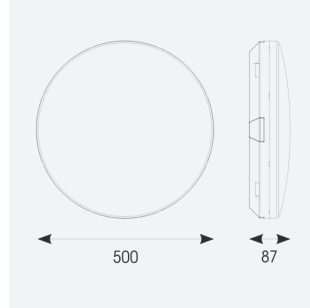

# Mercurial

Mercurial 2 IP54 2CCT Silver Corridor Function  
Code: AMER2/1/S/CF/DM3

Category	Bulkheads
Application	Ancillary, Commercial, Education, Healthcare, Hospitality, Outdoor, Retail
Specification	Architectural

## PRODUCT FEATURES

- Utility LED wall/ceiling luminaire suitable for education and commercial applications and ancillary areas
- Corridor function options available for effective reduction in energy consumption
- Clip in gear tray ensures quick installation
- CCT selectable between 3000K and 4000K and power selectable; offering a choice of 2 outputs, in one luminaire (AMER1/1/\*\* only)
- Side conduit entry covers retain sleek appearance when not in use

GENERAL INFORMATION	
Wattage	34W
Lumens Delivered	4700lm (4000K)
Lm/W	130lm/W (4000K)
Beam Angle	120
CRI	80
CCT	3000/4000K
Input	220-240V
Operating Temp	5°C - 40°C
SDCM	3

TECHNICAL INFORMATION	
Light Source	LED
Colour / Finish	Silver
IP Rating	IP54
Class Protection	2
Internal / External	Internal
Surface / Recessed / Suspended	Ceiling, Wall
Lumen Depreciation	L70 80,000h
Warranty (Years)	7
CE Mark	Yes
Diameter	500 mm