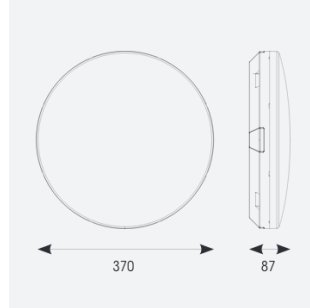

Mercurial

Mercurial 1 IP54 2CCT Multi Wattage White
Code: AMER1/1/W

Category	Bulkheads
Application	Ancillary, Commercial, Education, Healthcare, Hospitality, Outdoor, Retail
Specification	Architectural

PRODUCT FEATURES

- Utility LED wall/ceiling luminaire suitable for education and commercial applications and ancillary areas
- Corridor function options available for effective reduction in energy consumption
- Clip in gear tray ensures quick installation
- CCT selectable between 3000K and 4000K and power selectable; offering a choice of 2 outputs, in one luminaire (AMER1/1/** only)
- Side conduit entry covers retain sleek appearance when not in use

GENERAL INFORMATION	
Wattage	13W - 20W
Lumens Delivered	1900lm - 2700lm (4000K)
Lm/W	135lm/W (4000K)
Beam Angle	120
CRI	80
CCT	3000/4000K
Input	220-240V
Operating Temp	-20°C - 40°C
SDCM	3
Product Weight without Packaging	1.165 kg

TECHNICAL INFORMATION	
Light Source	LED
Colour / Finish	White
IP Rating	IP54
Class Protection	2
Internal / External	Internal
Surface / Recessed / Suspended	Ceiling, Wall
Lumen Depreciation	L70 80,000h
Warranty (Years)	7
CE Mark	Yes
Diameter	370 mm