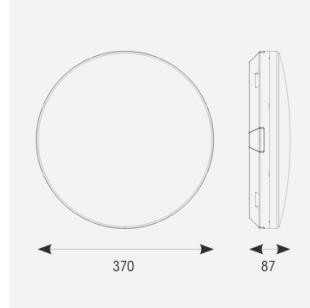

Mercurial

Mercurial 1 IP54 2CCT Multi Wattage White
Code: AMER1/1/W

Category	Bulkheads
Application	Ancillary, Commercial, Education, Healthcare, Hospitality, Outdoor, Retail
Specification	Architectural

PRODUCT FEATURES

- Utility LED wall/ceiling luminaire suitable for education and commercial applications and ancillary areas
- Corridor function options available for effective reduction in energy consumption
- Clip in gear tray ensures quick installation
- CCT selectable between 3000K and 4000K and power selectable; offering a choice of 2 outputs, in one luminaire (AMER1/1/** only)
- Side conduit entry covers retain sleek appearance when not in use

GENERAL INFORMATION	
Wattage	13W - 20W
Lumens Delivered	1900lm - 2700lm (4000K)
Lm/W	135lm/W (4000K)
Beam Angle	120
CRI	80
CCT	3000/4000K
Input	220/240V
Operating Temp	-20°C - 40°C
SDCM	3
Product Weight without Packaging	1.165 kg

TECHNICAL INFORMATION	
Light Source	LED
Colour / Finish	White
IP Rating	IP54
Class Protection	2
Internal / External	Internal
Surface / Recessed / Suspended	Ceiling, Wall
Lumen Depreciation	L70 80,000h
Warranty (Years)	7
CE Mark	Yes
Diameter	370 mm