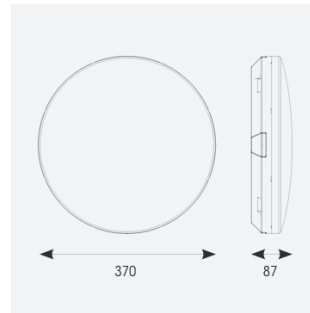

# Mercurial

Mercurial 1 IP54 2CCT Multi Wattage White  
Code: AMER1/1/W

Category	Bulkheads
Application	Ancillary, Commercial, Education, Healthcare, Hospitality, Outdoor, Retail
Specification	Architectural

## PRODUCT FEATURES

- Utility LED wall/ceiling luminaire suitable for education and commercial applications and ancillary areas
- Corridor function options available for effective reduction in energy consumption
- Clip in gear tray ensures quick installation
- CCT selectable between 3000K and 4000K and power selectable; offering a choice of 2 outputs, in one luminaire (AMER1/1/\*\* only)
- Side conduit entry covers retain sleek appearance when not in use

GENERAL INFORMATION	
Wattage	13W - 20W
Lumens Delivered	1900lm - 2700lm (4000K)
Lm/W	135lm/W (4000K)
Beam Angle	120
CRI	80
CCT	3000/4000K
Input	220-240V
Operating Temp	-20°C - 40°C
SDCM	3
Product Weight without Packaging	1.165 kg

TECHNICAL INFORMATION	
Light Source	LED
Colour / Finish	White
IP Rating	IP54
Class Protection	2
Internal / External	Internal
Surface / Recessed / Suspended	Ceiling, Wall
Lumen Depreciation	L70 80,000h
Warranty (Years)	7
CE Mark	Yes
Diameter	370 mm