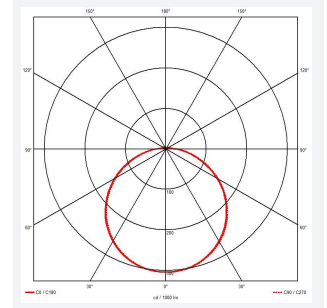

Mercurial

Mercurial 1 IP54 2CCT Multi Wattage White
Code: AMER1/1/W

Category	Bulkheads
Application	Ancillary, Commercial, Education, Healthcare, Hospitality, Outdoor, Retail
Specification	Architectural

PRODUCT FEATURES

- Utility LED wall/ceiling luminaire suitable for education and commercial applications and ancillary areas
- Corridor function options available for effective reduction in energy consumption
- Clip in gear tray ensures quick installation
- CCT selectable between 3000K and 4000K and power selectable; offering a choice of 2 outputs, in one luminaire (AMER1/1/** only)
- Side conduit entry covers retain sleek appearance when not in use

GENERAL INFORMATION	
Wattage	13W - 20W
Lumens Delivered	1900lm - 2700lm (4000K)
Lm/W	135lm/W (4000K)
Beam Angle	120
CRI	80
CCT	3000/4000K
Input	220/240V
Operating Temp	-20°C - 40°C
SDCM	3
Product Weight without Packaging	1.165 kg

TECHNICAL INFORMATION	
Light Source	LED
Colour / Finish	White
IP Rating	IP54
Class Protection	2
Internal / External	Internal
Surface / Recessed / Suspended	Ceiling, Wall
Lumen Depreciation	L70 80,000h
Warranty (Years)	7
CE Mark	Yes
Diameter	370 mm