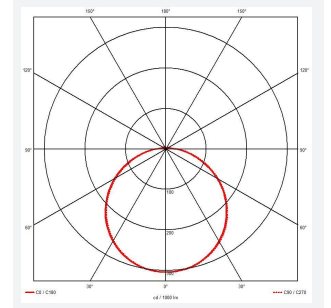

Mercurial

Mercurial 1 IP54 2CCT Multi Wattage White
Code: AMER1/1/W

Category	Bulkheads
Application	Ancillary, Commercial, Education, Healthcare, Hospitality, Outdoor, Retail
Specification	Architectural

PRODUCT FEATURES

- Utility LED wall/ceiling luminaire suitable for education and commercial applications and ancillary areas
- Corridor function options available for effective reduction in energy consumption
- Clip in gear tray ensures quick installation
- CCT selectable between 3000K and 4000K and power selectable; offering a choice of 2 outputs, in one luminaire (AMER1/1/** only)
- Side conduit entry covers retain sleek appearance when not in use

GENERAL INFORMATION	
Wattage	13W - 20W
Lumens Delivered	1900lm - 2700lm (4000K)
Lm/W	135lm/W (4000K)
Beam Angle	120
CRI	80
CCT	3000/4000K
Input	220-240V
Operating Temp	-20°C - 40°C
SDCM	3
Product Weight without Packaging	1.165 kg

TECHNICAL INFORMATION	
Light Source	LED
Colour / Finish	White
IP Rating	IP54
Class Protection	2
Internal / External	Internal
Surface / Recessed / Suspended	Ceiling, Wall
Lumen Depreciation	L70 80,000h
Warranty (Years)	7
CE Mark	Yes
Diameter	370 mm