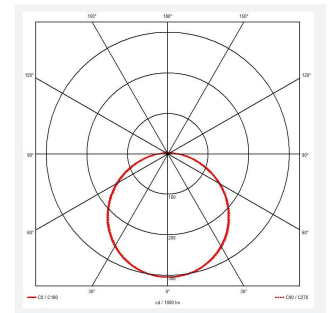

# Mercurial

Mercurial 1 IP54 2CCT Multi Wattage White  
Code: AMER1/1/W

Category	Bulkheads
Application	Ancillary, Commercial, Education, Healthcare, Hospitality, Outdoor, Retail
Specification	Architectural

## PRODUCT FEATURES

- Utility LED wall/ceiling luminaire suitable for education and commercial applications and ancillary areas
- Corridor function options available for effective reduction in energy consumption
- Clip in gear tray ensures quick installation
- CCT selectable between 3000K and 4000K and power selectable; offering a choice of 2 outputs, in one luminaire (AMER1/1/\*\* only)
- Side conduit entry covers retain sleek appearance when not in use

GENERAL INFORMATION	
Wattage	13W - 20W
Lumens Delivered	1900lm - 2700lm (4000K)
Lm/W	135lm/W (4000K)
Beam Angle	120
CRI	80
CCT	3000/4000K
Input	220-240V
Operating Temp	-20°C - 40°C
SDCM	3
Product Weight without Packaging	1.165 kg

TECHNICAL INFORMATION	
Light Source	LED
Colour / Finish	White
IP Rating	IP54
Class Protection	2
Internal / External	Internal
Surface / Recessed / Suspended	Ceiling, Wall
Lumen Depreciation	L70 80,000h
Warranty (Years)	7
CE Mark	Yes
Diameter	370 mm