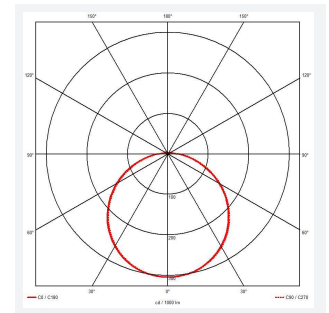

Mercurial

Mercurial 1 IP54 2CCT Multi Wattage White Self-Code: AMER1/1/W/SM3

Category	Bulkheads
Application	Ancillary, Commercial, Education, Healthcare, Hospitality, Outdoor, Retail
Specification	Architectural

PRODUCT FEATURES

- Utility LED wall/ceiling luminaire suitable for education and commercial applications and ancillary areas
- Corridor function options available for effective reduction in energy consumption
- Clip in gear tray ensures quick installation
- CCT selectable between 3000K and 4000K and power selectable; offering a choice of 2 outputs, in one luminaire (AMER1/1/** only)
- Side conduit entry covers retain sleek appearance when not in use

GENERAL INFORMATION	
Wattage	13W - 20W
Lumens Delivered	1900lm - 2700lm (4000K)
Lm/W	135lm/W (4000K)
Beam Angle	120
CRI	80
CCT	3000/4000K
Input	220/240V
Operating Temp	5°C - 40°C
SDCM	3
Product Weight without Packaging	1.261 kg

TECHNICAL INFORMATION	
Light Source	LED
Colour / Finish	White
IP Rating	IP54
Class Protection	2
Internal / External	Internal
Surface / Recessed / Suspended	Ceiling, Wall
Lumen Depreciation	L70 80,000h
Warranty (Years)	7
CE Mark	Yes
Diameter	370 mm