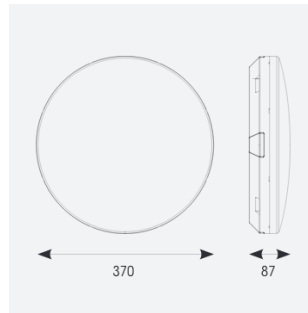

Mercurial

Mercurial 1 IP54 2CCT Multi Wattage White Self-Code: AMER1/1/W/SM3

Category	Bulkheads
Application	Ancillary, Commercial, Education, Healthcare, Hospitality, Outdoor, Retail
Specification	Architectural

PRODUCT FEATURES

- Utility LED wall/ceiling luminaire suitable for education and commercial applications and ancillary areas
- Corridor function options available for effective reduction in energy consumption
- Clip in gear tray ensures quick installation
- CCT selectable between 3000K and 4000K and power selectable; offering a choice of 2 outputs, in one luminaire (AMER1/1/** only)
- Side conduit entry covers retain sleek appearance when not in use

GENERAL INFORMATION	
Wattage	13W - 20W
Lumens Delivered	1900lm - 2700lm (4000K)
Lm/W	135lm/W (4000K)
Beam Angle	120
CRI	80
CCT	3000/4000K
Input	220-240V
Operating Temp	5°C - 40°C
SDCM	3
Product Weight without Packaging	1.261 kg

TECHNICAL INFORMATION	
Light Source	LED
Colour / Finish	White
IP Rating	IP54
Class Protection	2
Internal / External	Internal
Surface / Recessed / Suspended	Ceiling, Wall
Lumen Depreciation	L70 80,000h
Warranty (Years)	7
CE Mark	Yes
Diameter	370 mm