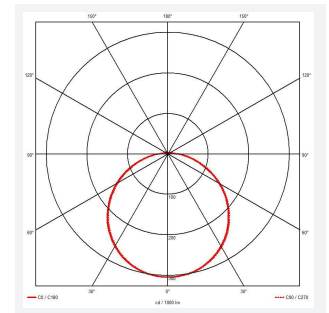

Mercurial

Mercurial 1 IP54 2CCT Multi Wattage White Self-Code: AMER1/1/W/SM3

Category	Bulkheads
Application	Ancillary, Commercial, Education, Healthcare, Hospitality, Outdoor, Retail
Specification	Architectural

PRODUCT FEATURES

- Utility LED wall/ceiling luminaire suitable for education and commercial applications and ancillary areas
- Corridor function options available for effective reduction in energy consumption
- Clip in gear tray ensures quick installation
- CCT selectable between 3000K and 4000K and power selectable; offering a choice of 2 outputs, in one luminaire (AMER1/1/** only)
- Side conduit entry covers retain sleek appearance when not in use

GENERAL INFORMATION	
Wattage	13W - 20W
Lumens Delivered	1900lm - 2700lm (4000K)
Lm/W	135lm/W (4000K)
Beam Angle	120
CRI	80
CCT	3000/4000K
Input	220-240V
Operating Temp	5°C - 40°C
SDCM	3
Product Weight without Packaging	1.261 kg

TECHNICAL INFORMATION	
Light Source	LED
Colour / Finish	White
IP Rating	IP54
Class Protection	2
Internal / External	Internal
Surface / Recessed / Suspended	Ceiling, Wall
Lumen Depreciation	L70 80,000h
Warranty (Years)	7
CE Mark	Yes
Diameter	370 mm