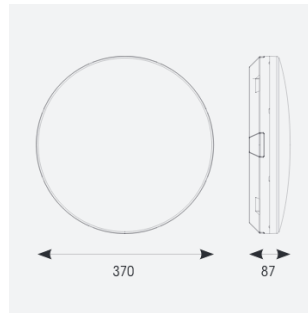

Mercurial

Mercurial 1 IP54 2CCT Multi Wattage White Self-Code: AMER1/1/W/SM3

Category	Bulkheads
Application	Ancillary, Commercial, Education, Healthcare, Hospitality, Outdoor, Retail
Specification	Architectural

PRODUCT FEATURES

- Utility LED wall/ceiling luminaire suitable for education and commercial applications and ancillary areas
- Corridor function options available for effective reduction in energy consumption
- Clip in gear tray ensures quick installation
- CCT selectable between 3000K and 4000K and power selectable; offering a choice of 2 outputs, in one luminaire (AMER1/1/** only)
- Side conduit entry covers retain sleek appearance when not in use

GENERAL INFORMATION	
Wattage	13W - 20W
Lumens Delivered	1900lm - 2700lm (4000K)
Lm/W	135lm/W (4000K)
Beam Angle	120
CRI	80
CCT	3000/4000K
Input	220/240V
Operating Temp	5°C - 40°C
SDCM	3
Product Weight without Packaging	1.261 kg

TECHNICAL INFORMATION	
Light Source	LED
Colour / Finish	White
IP Rating	IP54
Class Protection	2
Internal / External	Internal
Surface / Recessed / Suspended	Ceiling, Wall
Lumen Depreciation	L70 80,000h
Warranty (Years)	7
CE Mark	Yes
Diameter	370 mm