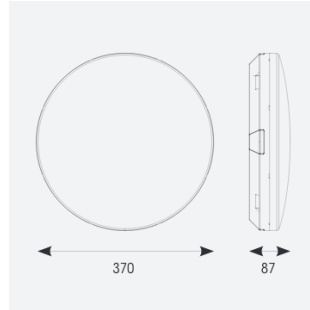

# Mercurial

Mercurial 1 IP54 2CCT Multi Wattage White OCTO  
Code: AMER1/1/W/OCTO

Category	Bulkheads
Application	Ancillary, Commercial, Education, Healthcare, Hospitality, Outdoor, Retail
Specification	Architectural

## PRODUCT FEATURES

- Utility LED wall/ceiling luminaire suitable for education and commercial applications and ancillary areas
- Corridor function options available for effective reduction in energy consumption
- Clip in gear tray ensures quick installation
- CCT selectable between 3000K and 4000K and power selectable; offering a choice of 2 outputs, in one luminaire (AMER1/1/\*\* only)
- Side conduit entry covers retain sleek appearance when not in use

GENERAL INFORMATION	
Wattage	20W
Lumens Delivered	1900lm - 2700lm (4000K)
Lm/W	135lm/W (4000K)
Beam Angle	120
CRI	80
CCT	3000/4000K
Input	220-240V
Operating Temp	-20°C - 40°C
SDCM	3
Product Weight without Packaging	1.26 kg

TECHNICAL INFORMATION	
Light Source	LED
Colour / Finish	White
IP Rating	IP54
Class Protection	2
Internal / External	Internal
Surface / Recessed / Suspended	Ceiling, Wall
Lumen Depreciation	L70 80,000h
Warranty (Years)	7
CE Mark	Yes
Diameter	370 mm