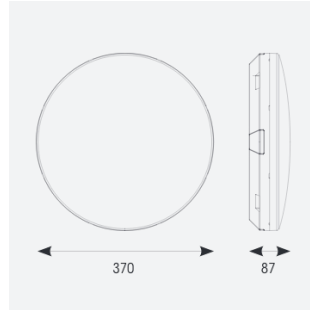

Mercurial

Mercurial 1 IP54 2CCT Multi Wattage White OCTO
Code: AMER1/1/W/OCTO

Category	Bulkheads
Application	Ancillary, Commercial, Education, Healthcare, Hospitality, Outdoor, Retail
Specification	Architectural

PRODUCT FEATURES

- Utility LED wall/ceiling luminaire suitable for education and commercial applications and ancillary areas
- Corridor function options available for effective reduction in energy consumption
- Clip in gear tray ensures quick installation
- CCT selectable between 3000K and 4000K and power selectable; offering a choice of 2 outputs, in one luminaire (AMER1/1/** only)
- Side conduit entry covers retain sleek appearance when not in use

GENERAL INFORMATION	
Wattage	13W - 20W
Lumens Delivered	1900lm - 2700lm (4000K)
Lm/W	135lm/W (4000K)
Beam Angle	120
CRI	80
CCT	3000/4000K
Input	220/240V
Operating Temp	-20°C - 40°C
SDCM	3
Product Weight without Packaging	1.26 kg

TECHNICAL INFORMATION	
Light Source	LED
Colour / Finish	White
IP Rating	IP54
Class Protection	2
Internal / External	Internal
Surface / Recessed / Suspended	Ceiling, Wall
Lumen Depreciation	L70 80,000h
Warranty (Years)	7
CE Mark	Yes
Diameter	370 mm