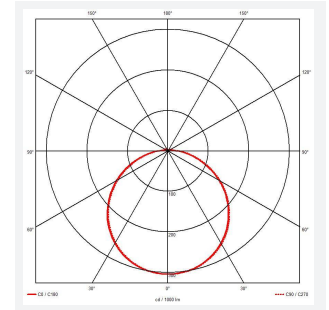

Mercurial

Mercurial 1 IP54 2CCT Multi Wattage White OCTO
Code: AMER1/1/W/OCTO

Category	Bulkheads
Application	Ancillary, Commercial, Education, Healthcare, Hospitality, Outdoor, Retail
Specification	Architectural

PRODUCT FEATURES

- Utility LED wall/ceiling luminaire suitable for education and commercial applications and ancillary areas
- Corridor function options available for effective reduction in energy consumption
- Clip in gear tray ensures quick installation
- CCT selectable between 3000K and 4000K and power selectable; offering a choice of 2 outputs, in one luminaire (AMER1/1/** only)
- Side conduit entry covers retain sleek appearance when not in use

GENERAL INFORMATION	
Wattage	13W - 20W
Lumens Delivered	1900lm - 2700lm (4000K)
Lm/W	135lm/W (4000K)
Beam Angle	120
CRI	80
CCT	3000/4000K
Input	220-240V
Operating Temp	-20°C - 40°C
SDCM	3
Product Weight without Packaging	1.26 kg

TECHNICAL INFORMATION	
Light Source	LED
Colour / Finish	White
IP Rating	IP54
Class Protection	2
Internal / External	Internal
Surface / Recessed / Suspended	Ceiling, Wall
Lumen Depreciation	L70 80,000h
Warranty (Years)	7
CE Mark	Yes
Diameter	370 mm