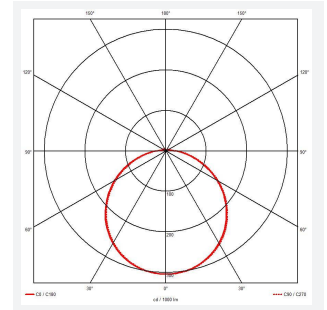

Mercurial

Mercurial 1 IP54 2CCT Multi Wattage White OCTO
Code: AMER1/1/W/OCTO

Category	Bulkheads
Application	Ancillary, Commercial, Education, Healthcare, Hospitality, Outdoor, Retail
Specification	Architectural

PRODUCT FEATURES

- Utility LED wall/ceiling luminaire suitable for education and commercial applications and ancillary areas
- Corridor function options available for effective reduction in energy consumption
- Clip in gear tray ensures quick installation
- CCT selectable between 3000K and 4000K and power selectable; offering a choice of 2 outputs, in one luminaire (AMER1/1/** only)
- Side conduit entry covers retain sleek appearance when not in use

GENERAL INFORMATION	
Wattage	13W - 20W
Lumens Delivered	1900lm - 2700lm (4000K)
Lm/W	135lm/W (4000K)
Beam Angle	120
CRI	80
CCT	3000/4000K
Input	220/240V
Operating Temp	-20°C - 40°C
SDCM	3
Product Weight without Packaging	1.26 kg

TECHNICAL INFORMATION	
Light Source	LED
Colour / Finish	White
IP Rating	IP54
Class Protection	2
Internal / External	Internal
Surface / Recessed / Suspended	Ceiling, Wall
Lumen Depreciation	L70 80,000h
Warranty (Years)	7
CE Mark	Yes
Diameter	370 mm