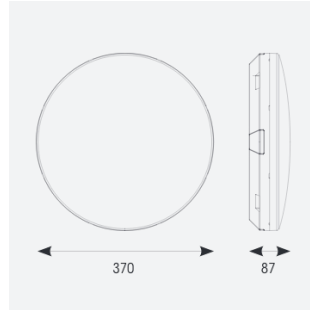

Mercurial

Mercurial 1 IP54 2CCT Multi Wattage White OCTO
Code: AMER1/1/W/OCTO

Category	Bulkheads
Application	Ancillary, Commercial, Education, Healthcare, Hospitality, Outdoor, Retail
Specification	Architectural

PRODUCT FEATURES

- Utility LED wall/ceiling luminaire suitable for education and commercial applications and ancillary areas
- Corridor function options available for effective reduction in energy consumption
- Clip in gear tray ensures quick installation
- CCT selectable between 3000K and 4000K and power selectable; offering a choice of 2 outputs, in one luminaire (AMER1/1/** only)
- Side conduit entry covers retain sleek appearance when not in use

GENERAL INFORMATION	
Wattage	13W - 20W
Lumens Delivered	1900lm - 2700lm (4000K)
Lm/W	135lm/W (4000K)
Beam Angle	120
CRI	80
CCT	3000/4000K
Input	220-240V
Operating Temp	-20°C - 40°C
SDCM	3
Product Weight without Packaging	1.26 kg

TECHNICAL INFORMATION	
Light Source	LED
Colour / Finish	White
IP Rating	IP54
Class Protection	2
Internal / External	Internal
Surface / Recessed / Suspended	Ceiling, Wall
Lumen Depreciation	L70 80,000h
Warranty (Years)	7
CE Mark	Yes
Diameter	370 mm