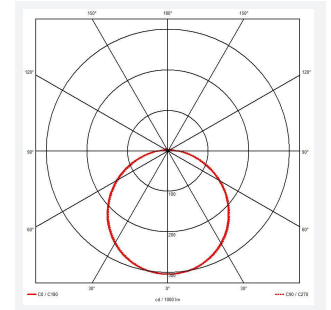

# Mercurial

Mercurial 1 IP54 2CCT Multi Wattage White OCTO  
Code: AMER1/1/W/OCTO

Category	Bulkheads
Application	Ancillary, Commercial, Education, Healthcare, Hospitality, Outdoor, Retail
Specification	Architectural

## PRODUCT FEATURES

- Utility LED wall/ceiling luminaire suitable for education and commercial applications and ancillary areas
- Corridor function options available for effective reduction in energy consumption
- Clip in gear tray ensures quick installation
- CCT selectable between 3000K and 4000K and power selectable; offering a choice of 2 outputs, in one luminaire (AMER1/1/\*\* only)
- Side conduit entry covers retain sleek appearance when not in use

GENERAL INFORMATION	
Wattage	20W
Lumens Delivered	1900lm - 2700lm (4000K)
Lm/W	135lm/W (4000K)
Beam Angle	120
CRI	80
CCT	3000/4000K
Input	220-240V
Operating Temp	-20°C - 40°C
SDCM	3
Product Weight without Packaging	1.26 kg

TECHNICAL INFORMATION	
Light Source	LED
Colour / Finish	White
IP Rating	IP54
Class Protection	2
Internal / External	Internal
Surface / Recessed / Suspended	Ceiling, Wall
Lumen Depreciation	L70 80,000h
Warranty (Years)	7
CE Mark	Yes
Diameter	370 mm